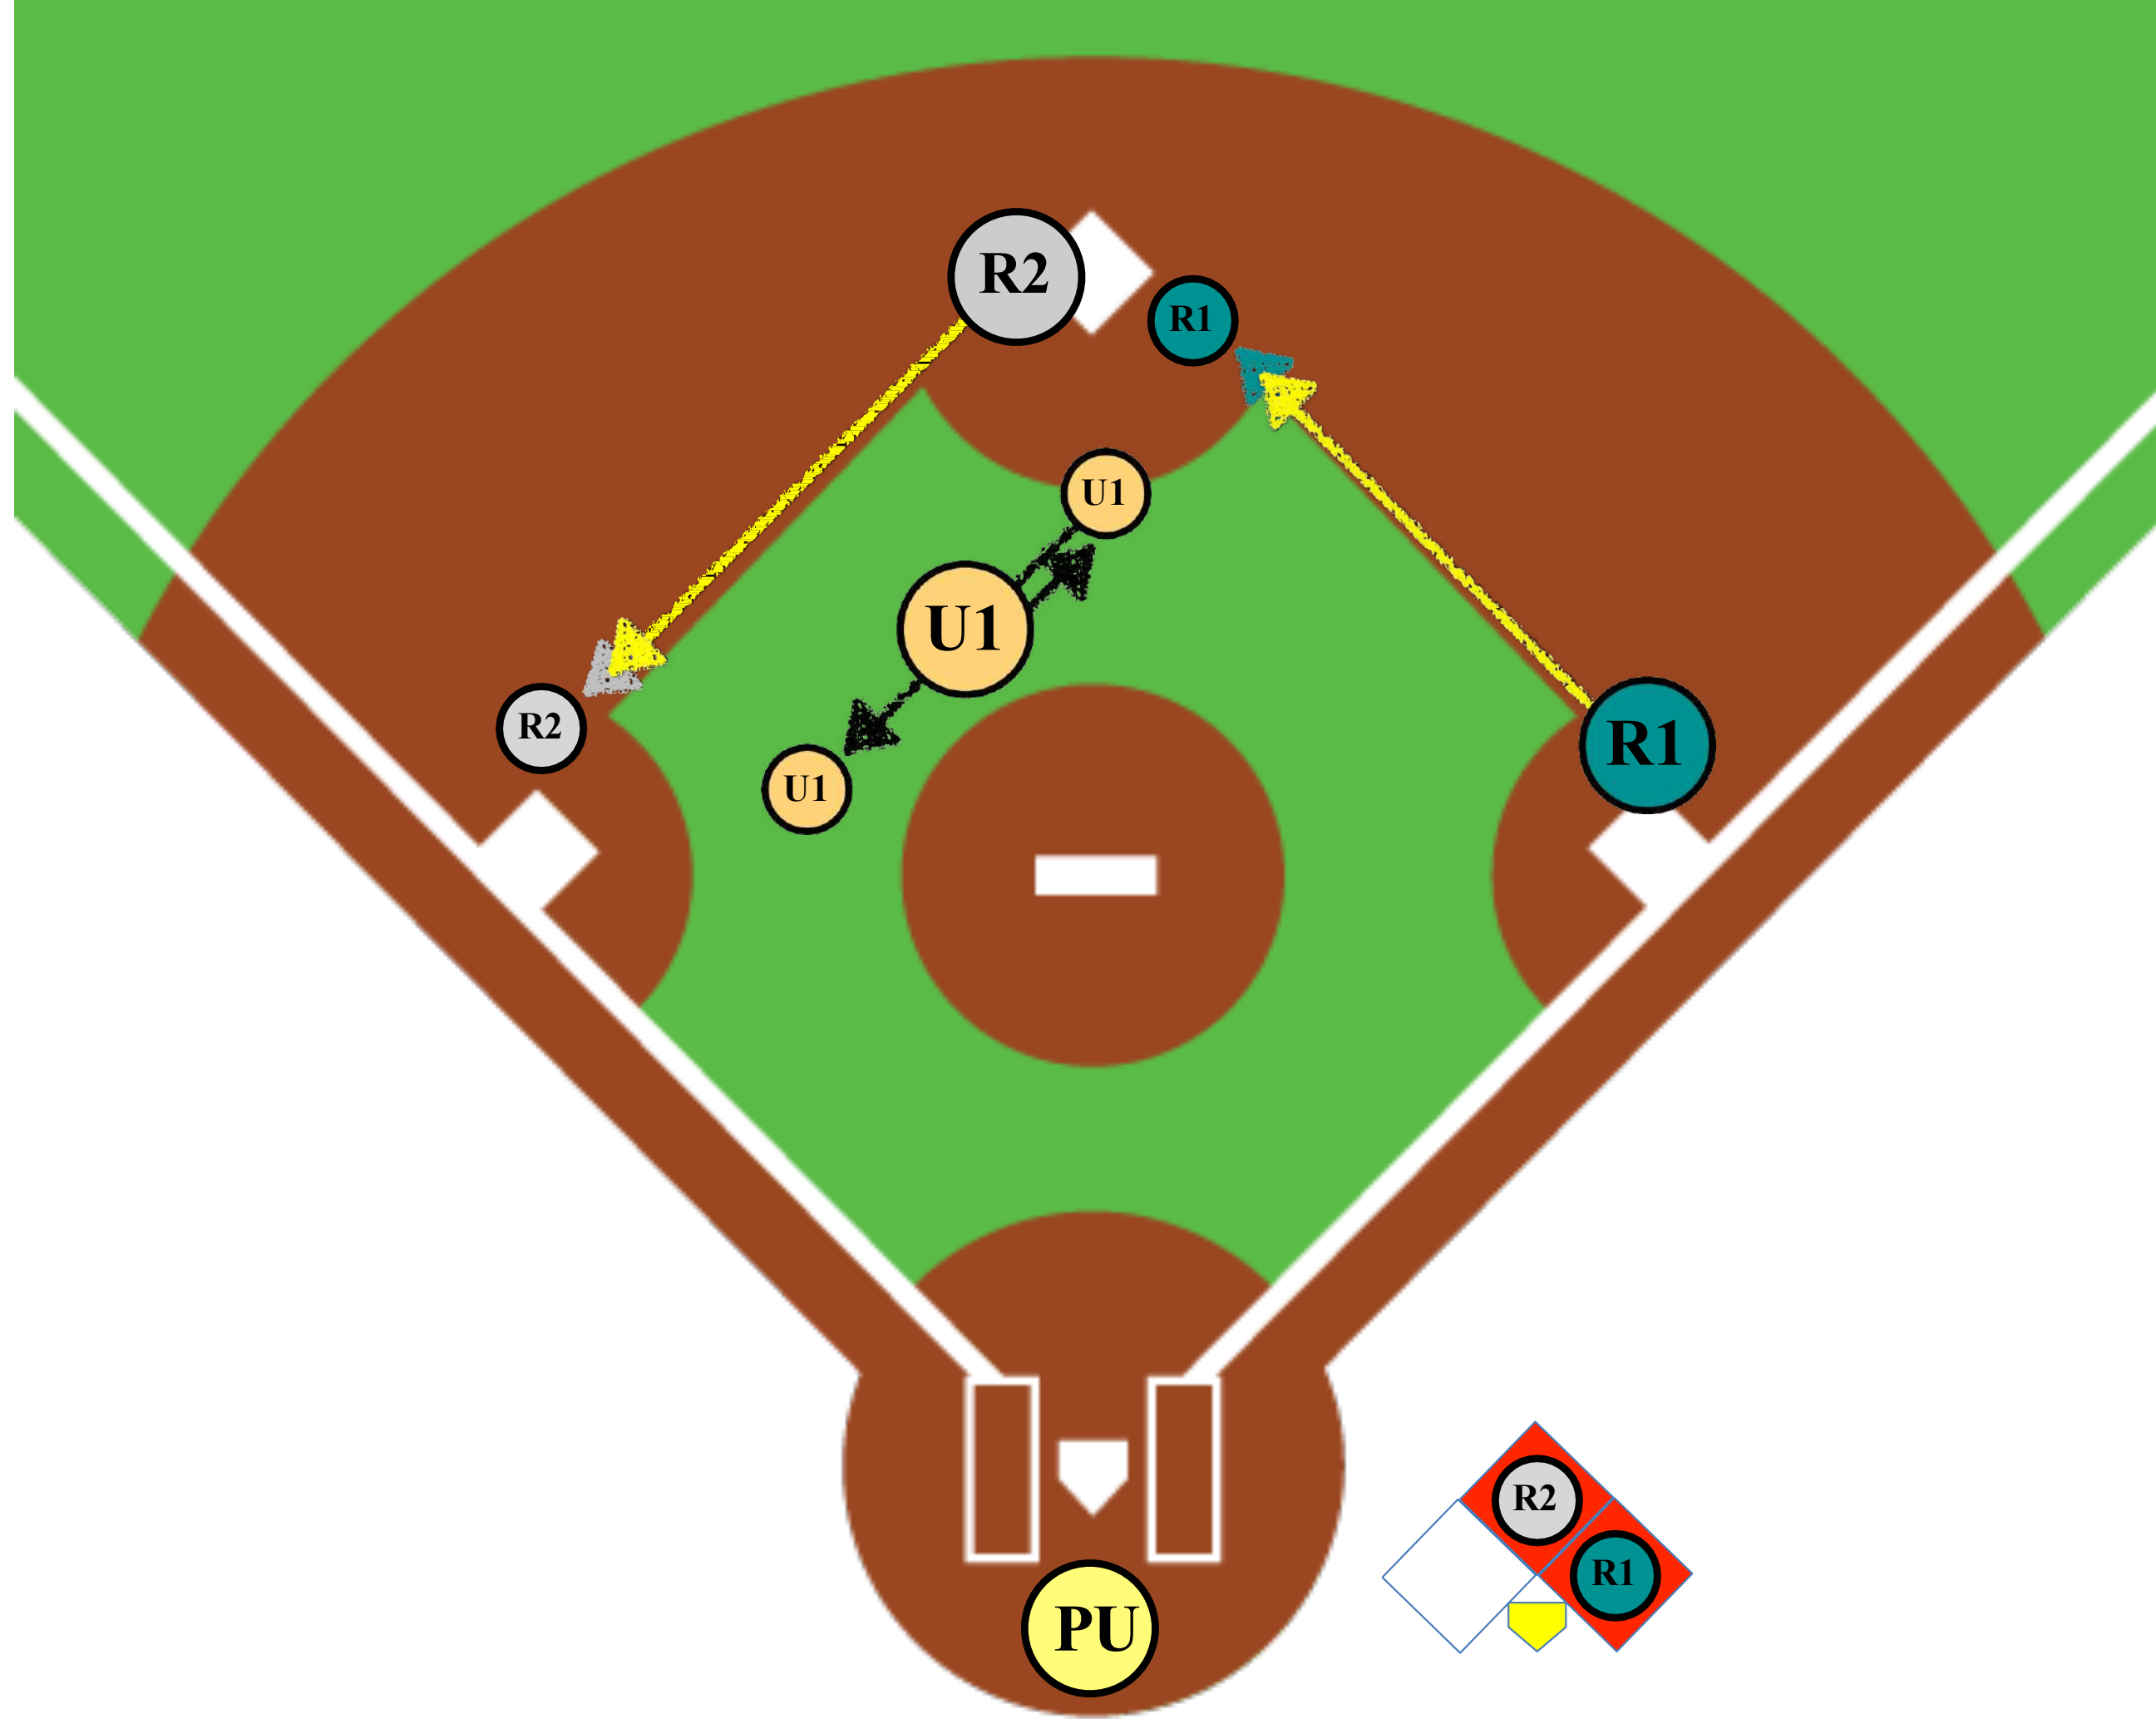

2 UMPIRE MECHANICS COVERAGE ON A STEAL

- Steal
- Runner on 1st
- Runner on 2nd
- 1st Base Umpire
- Home Plate Umpire