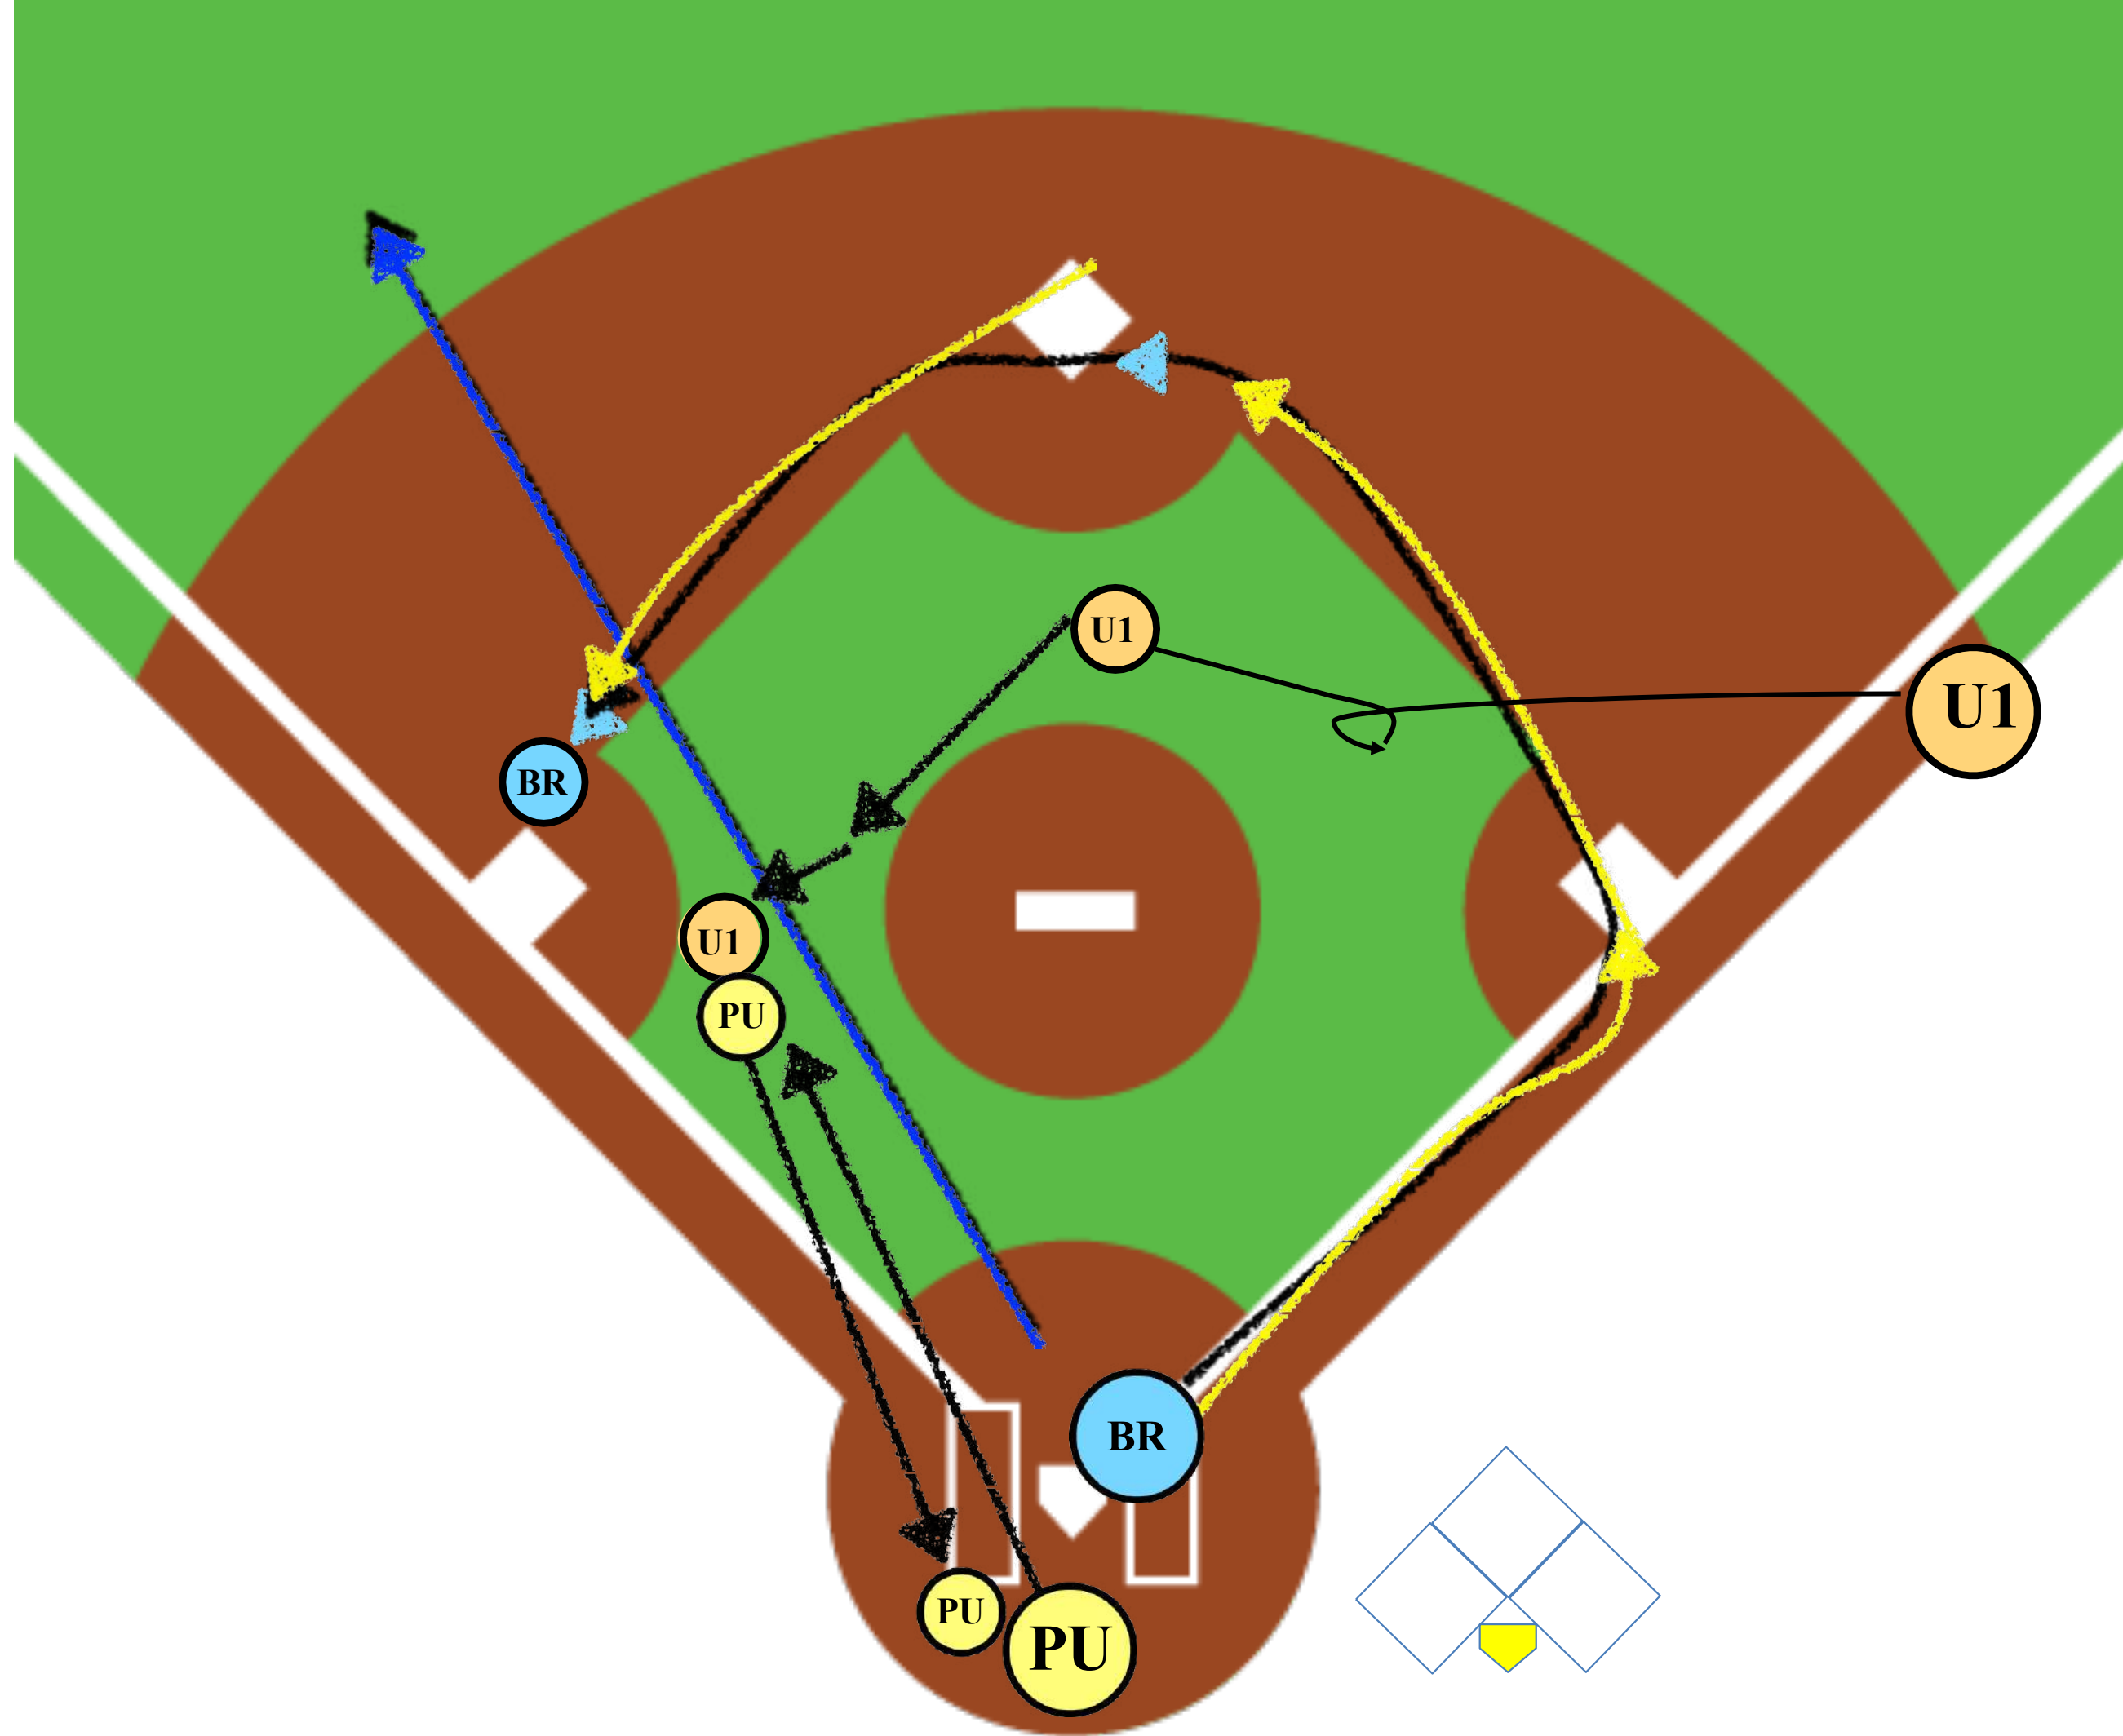

2 UMPIRE MECHANICS

CLEAN HIT TO THE OUTFIELD

- TRIPLE

- Runner's Path
- Ground Ball
- **BR** Batter-Runner
- **U1** 1st Base Umpire
- **PU** Home Plate Umpire