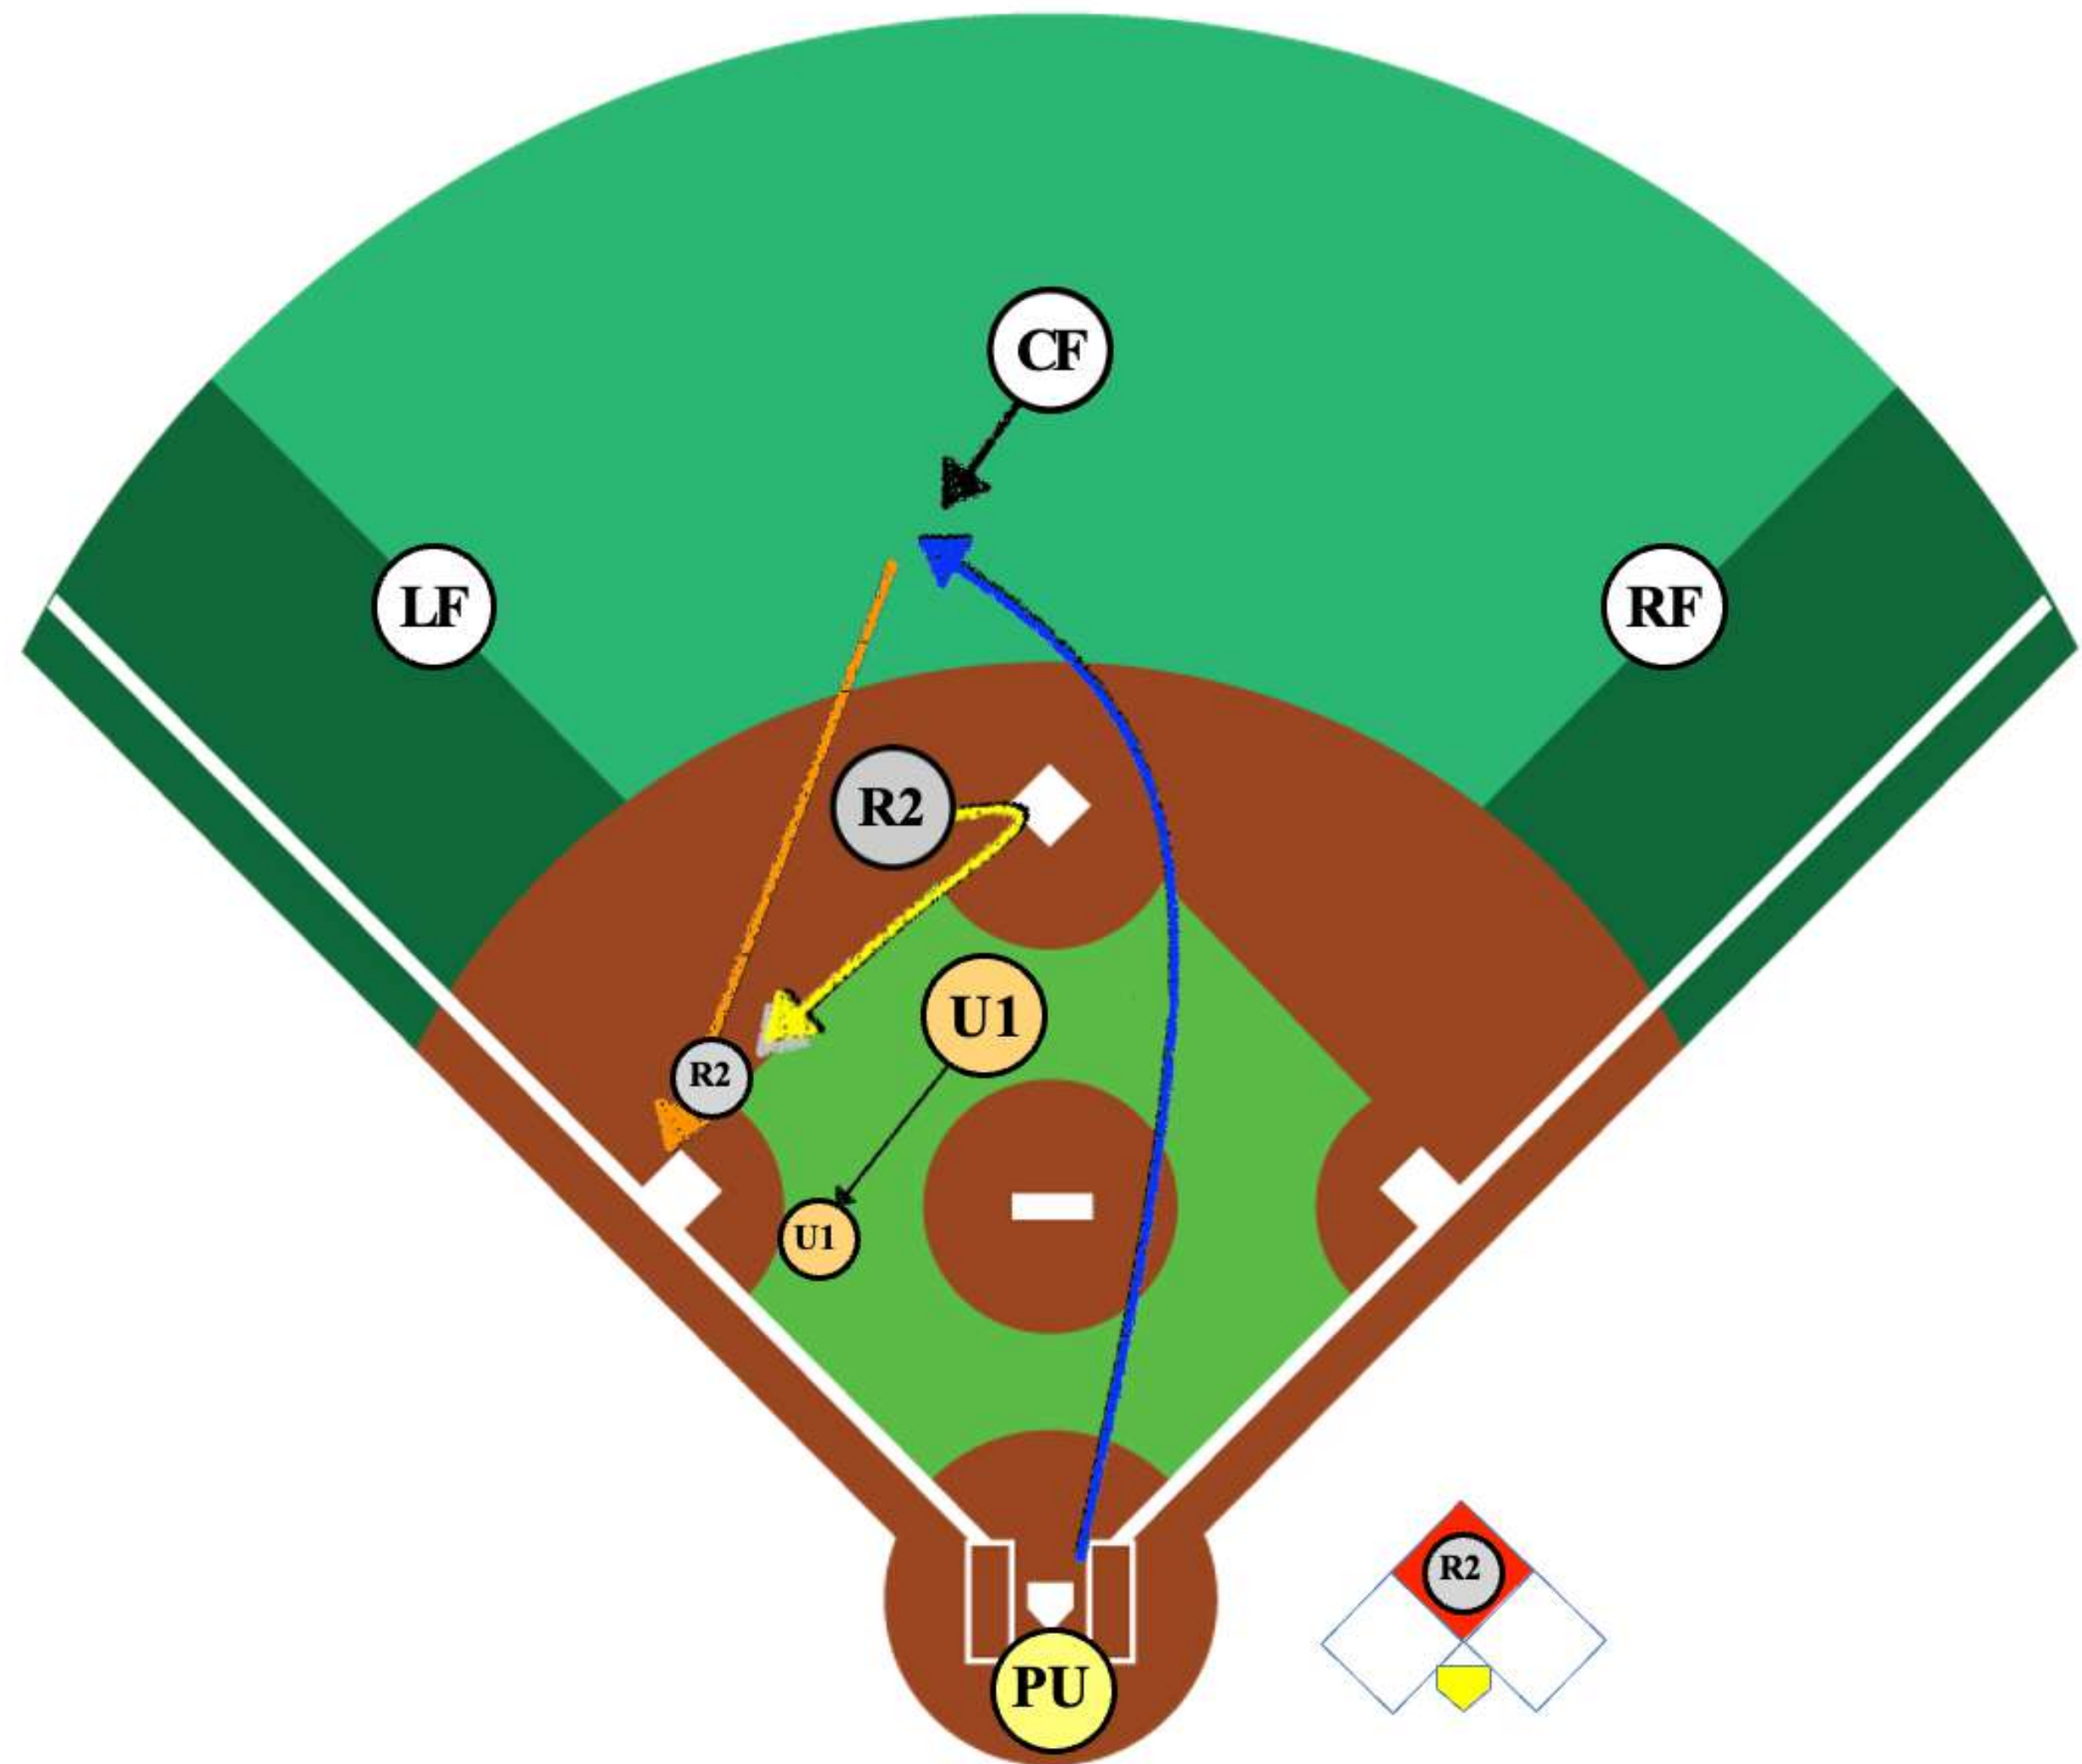

2 UMPIRE MECHANICS

FLY BALL TO CENTER FIELD CATCH

- **RF** Right Field
- **LF** Left Field
- **CF** Center Field
- **Throw** (Orange arrow)
- **Runner's path** (Yellow arrow)
- **Fly Ball CATCH** (Blue arrow)
- **R2** Runner on 2nd
- **U1** 1st Base Umpire
- **PU** Home Plate Umpire