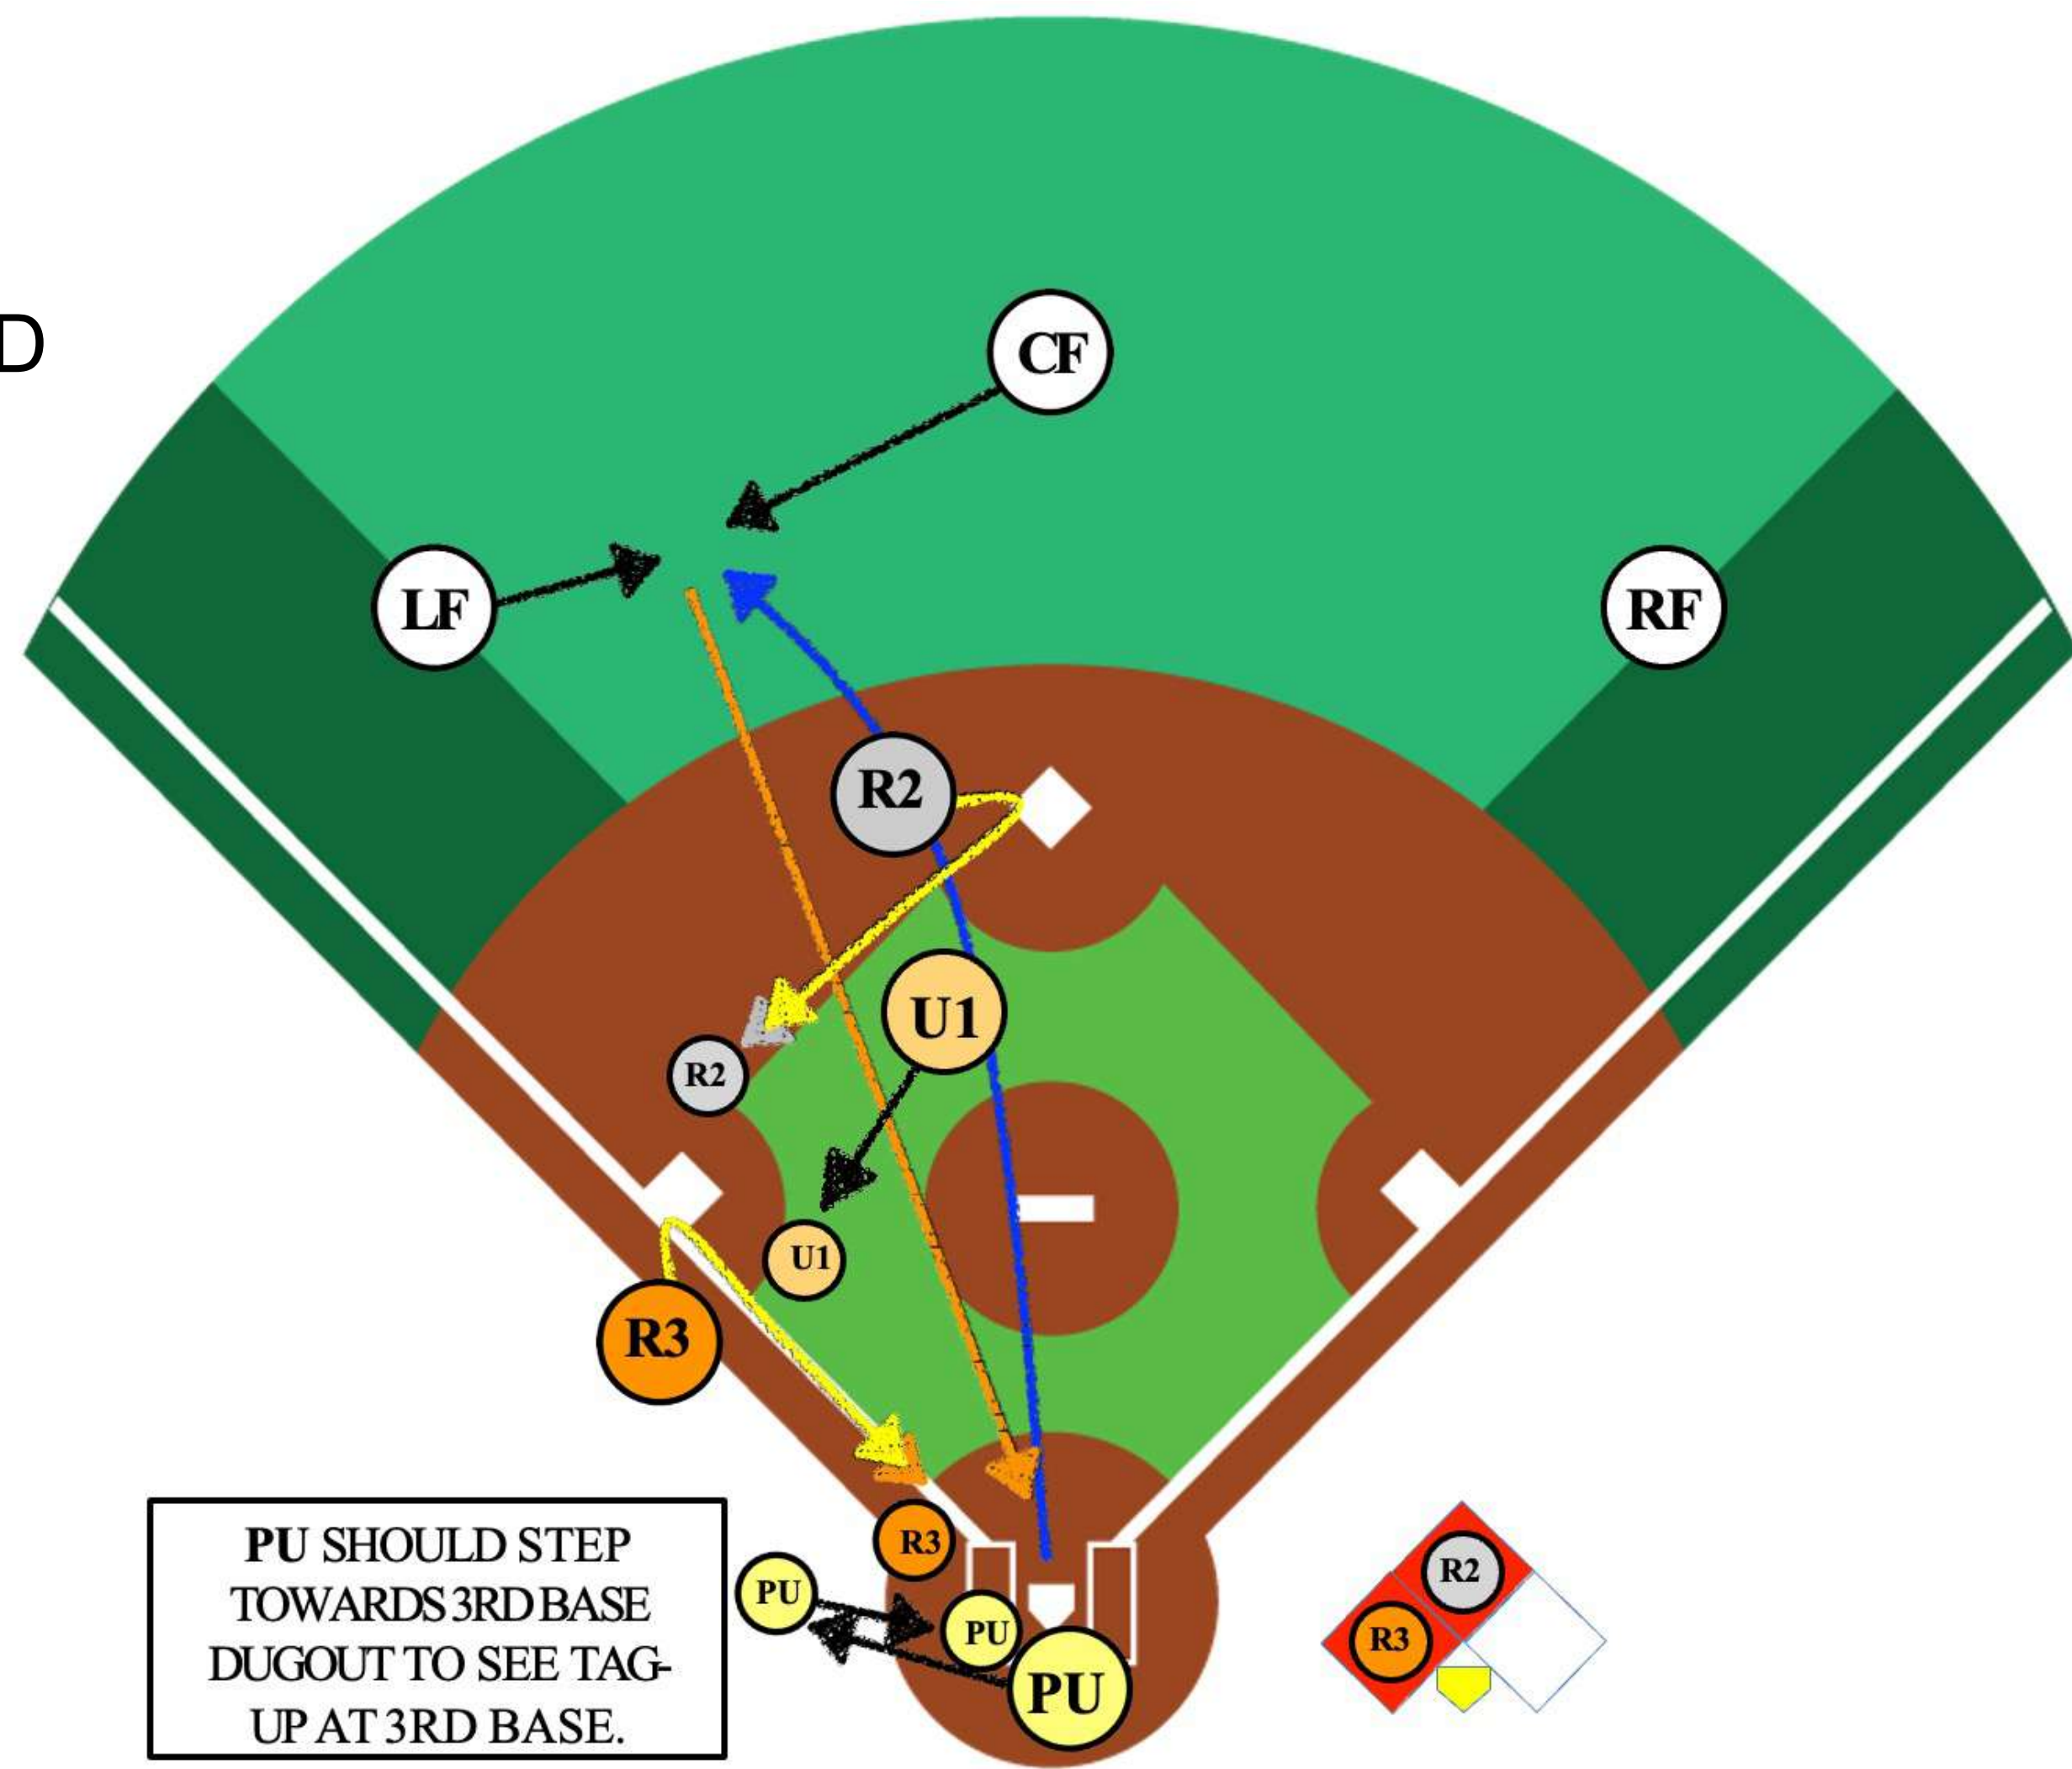

2 UMPIRE MECHANICS

FLYBALL TO LEFT | CENTER FIELD CATCH

1. **RF** Right Field
   - **LF** Left Field
   - **CF** Center Field
   - **R1** Runner on 1st
   - **R2** Runner on 2nd
   - **U1** 1st Base Umpire
   - **PU** Home Plate Umpire
2. Fly Ball **CATCH**
3. Throw
4. Runner's Path