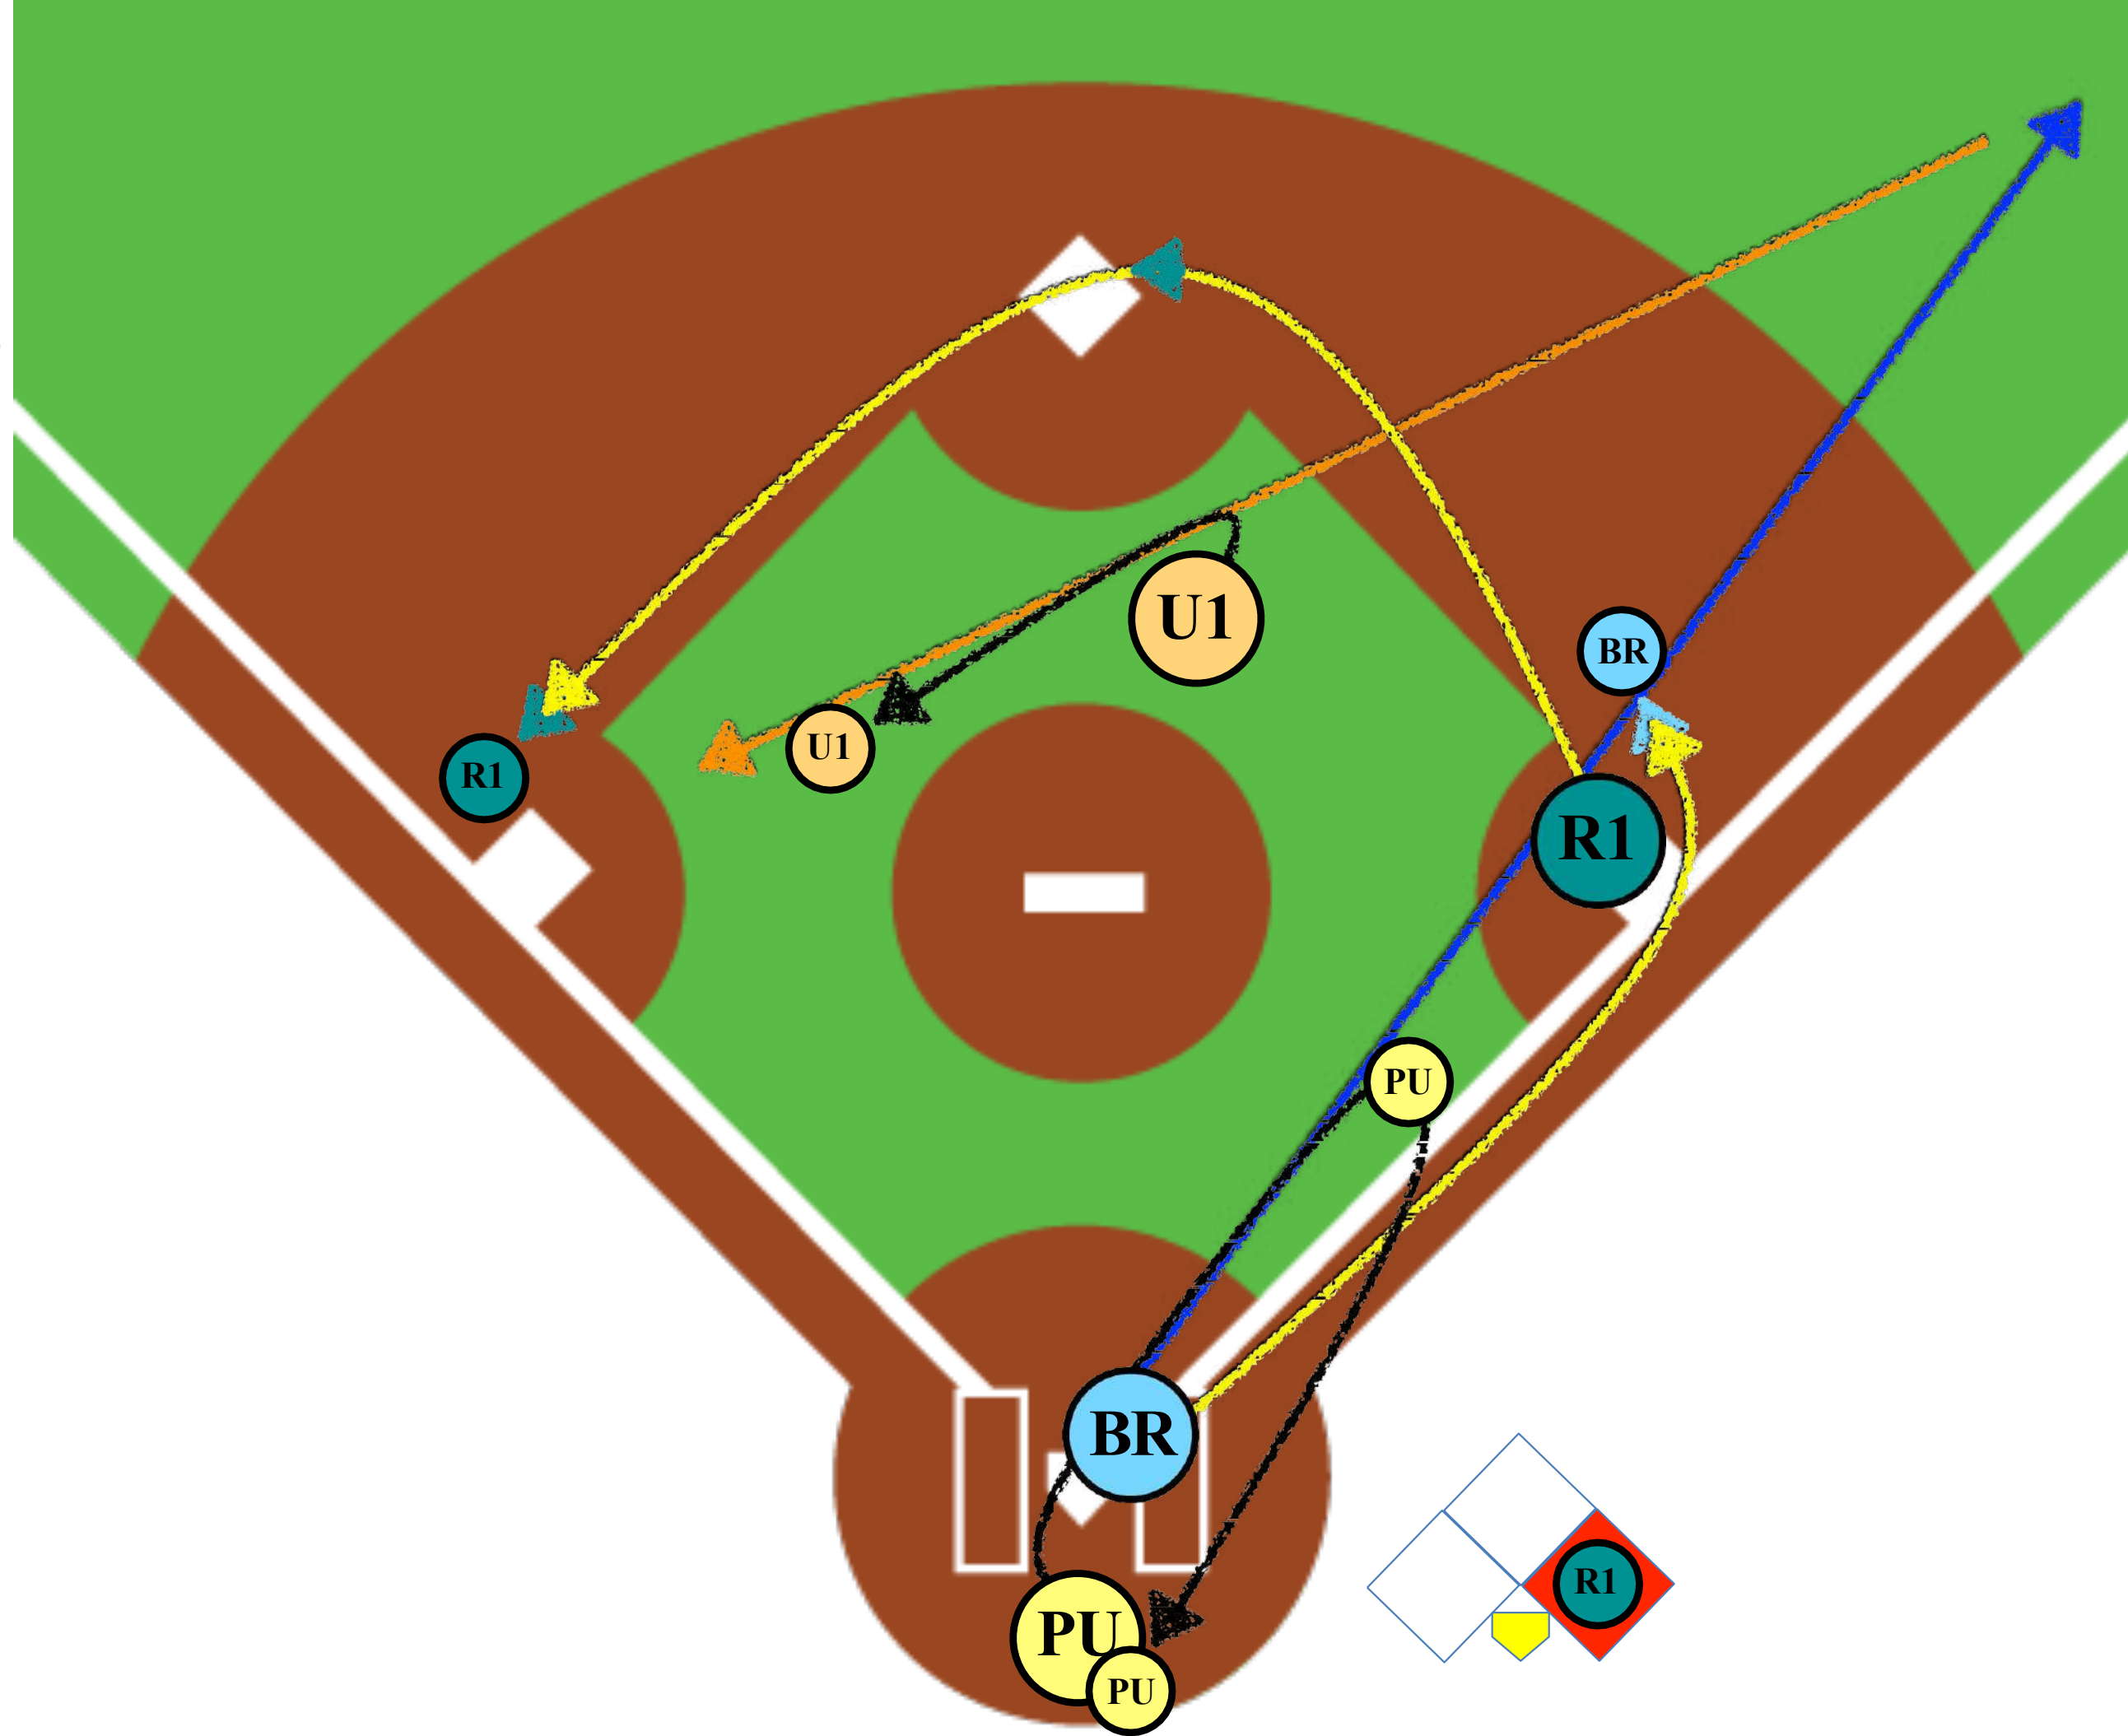

2 UMPIRE MECHANICS

FLY BALL TO RIGHT FIELD LINE - NO CATCH

- ➔ Throw
- ➔ Runner's path
- ➔ Fly Ball No Catch
- BR Batter-Runner
- R1 Runner on 1st
- U1 1st Base Umpire
- PU Home Plate Umpire