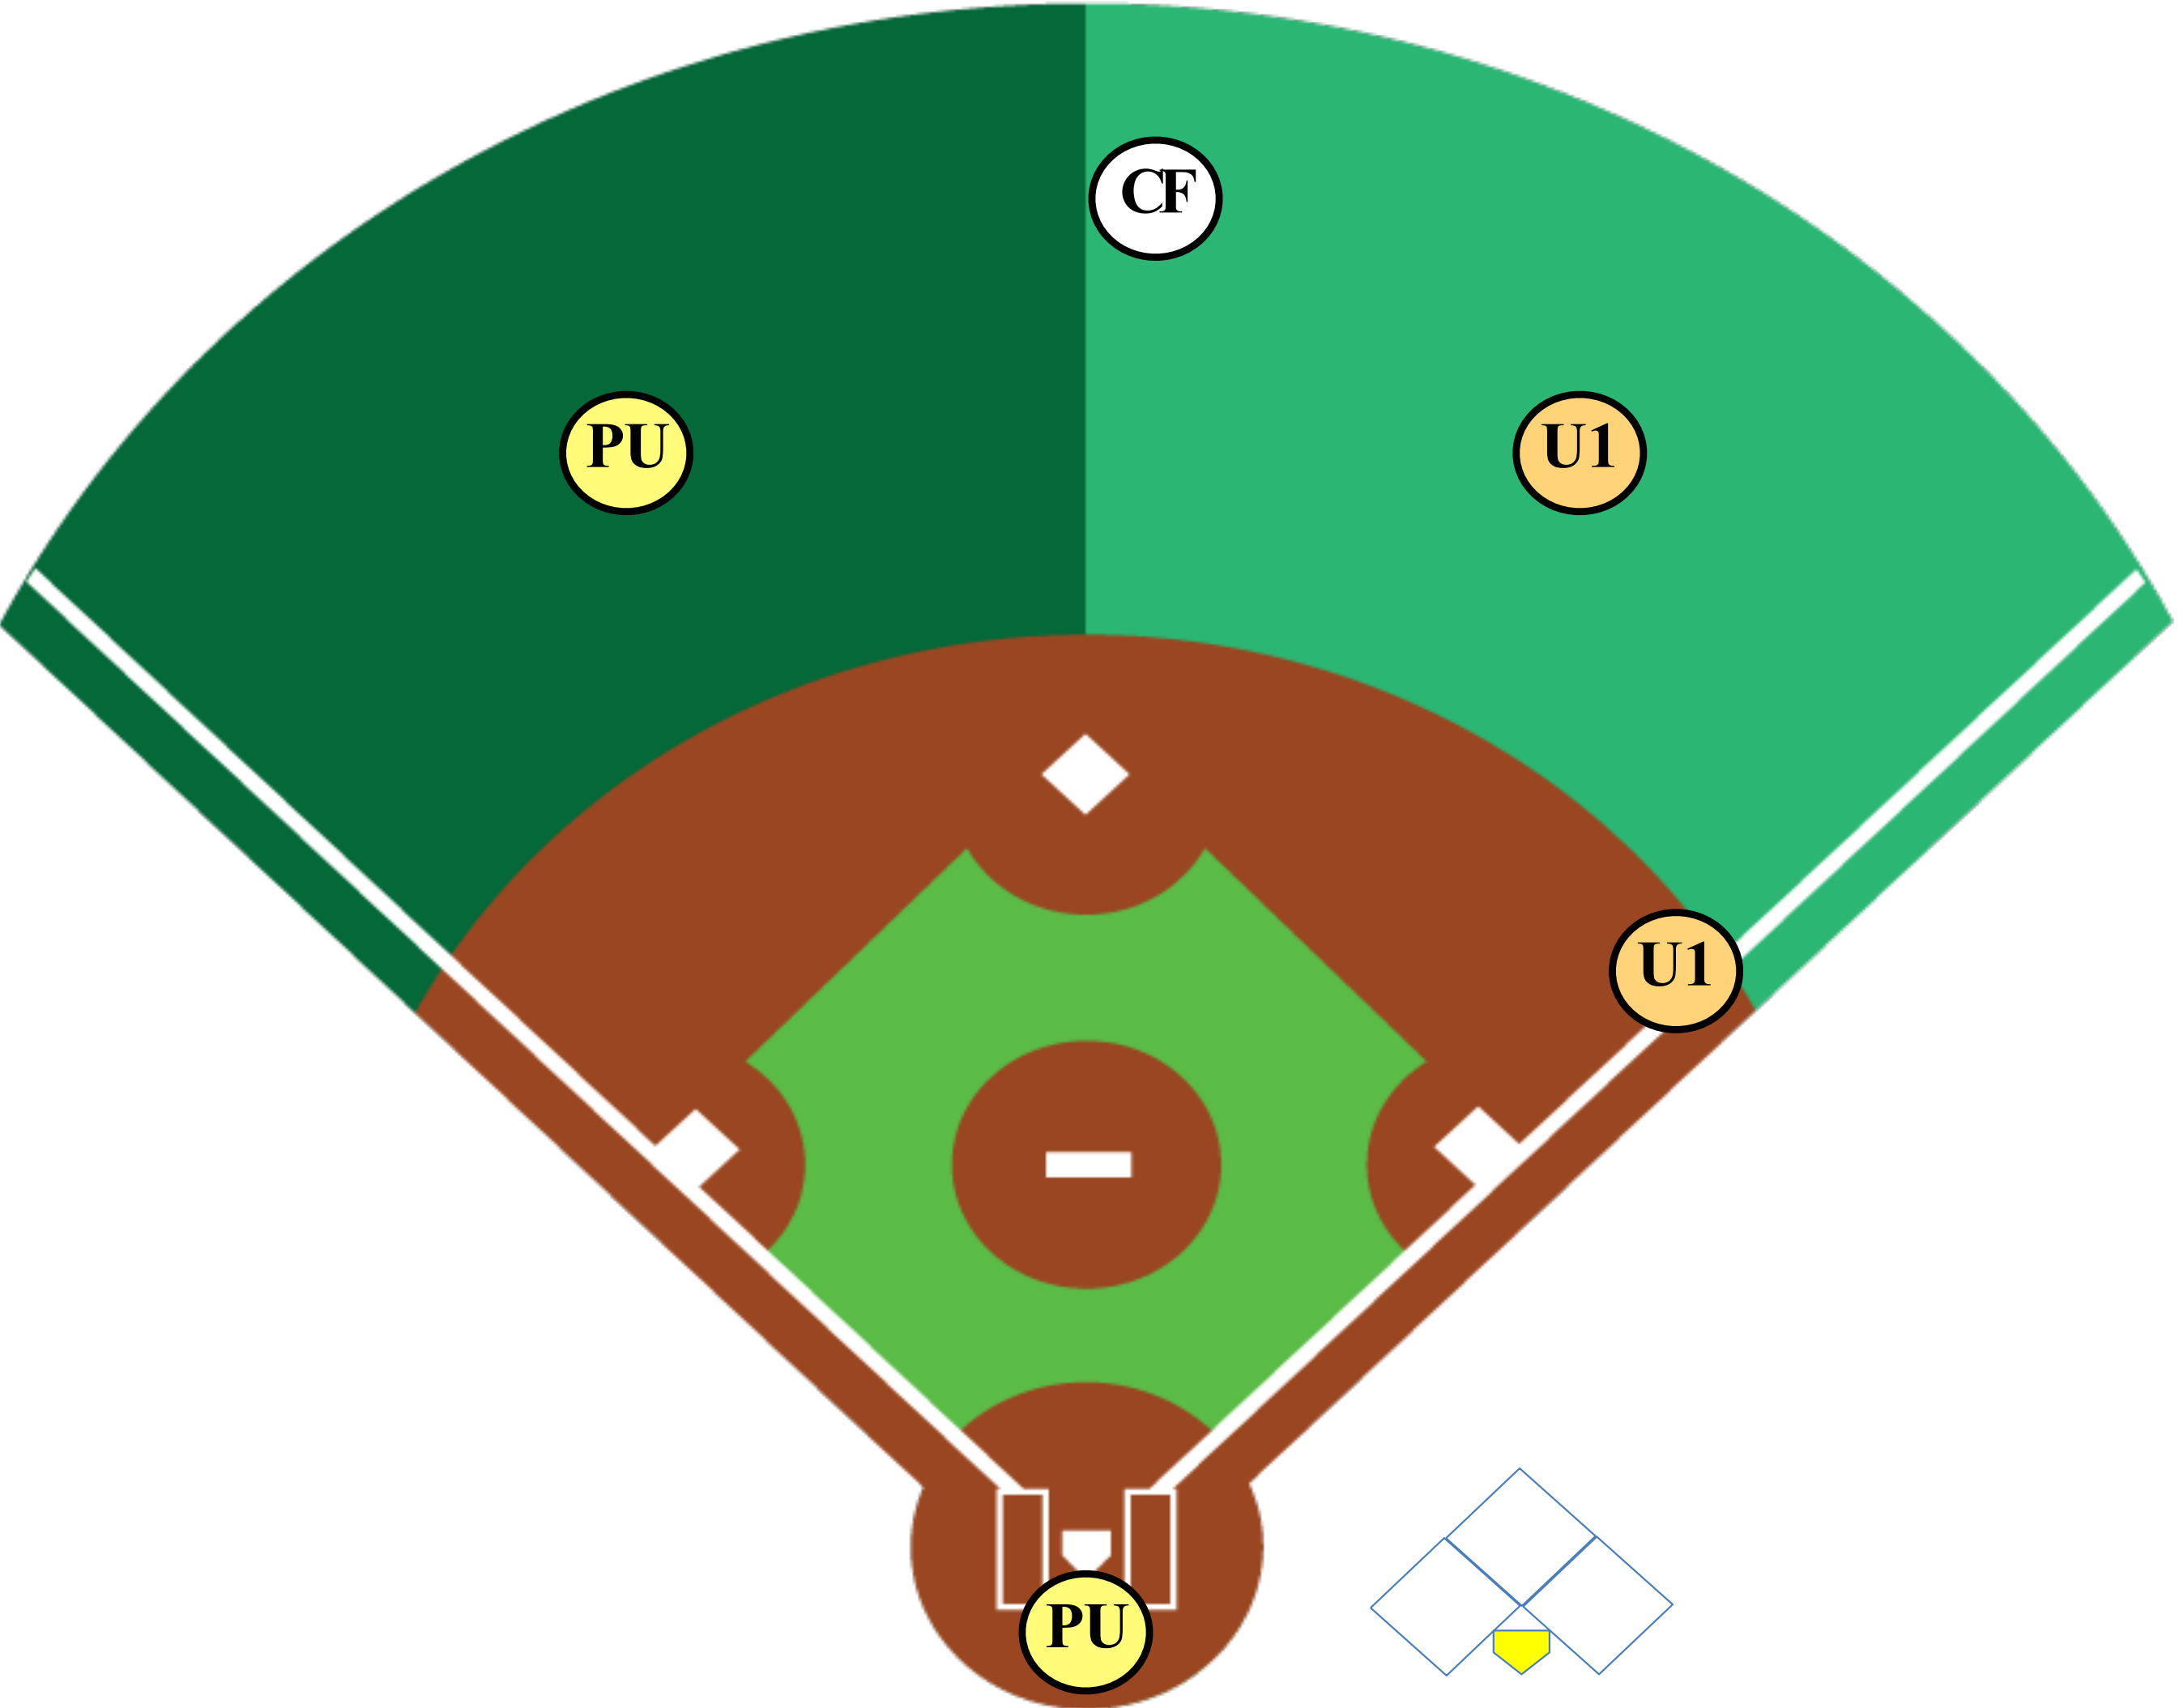

2 UMPIRE MECHANICS

INITIAL POSITIONS & OUTFIELD COVERAGE

U1 HAS CF STRAIGHT IN, BACK, TO CF LEFT + ALL THE WAY TO RF FENCE.

- **CF** Center Field
- **U1** 1st Base Umpire
- **PU** Home Plate Umpire