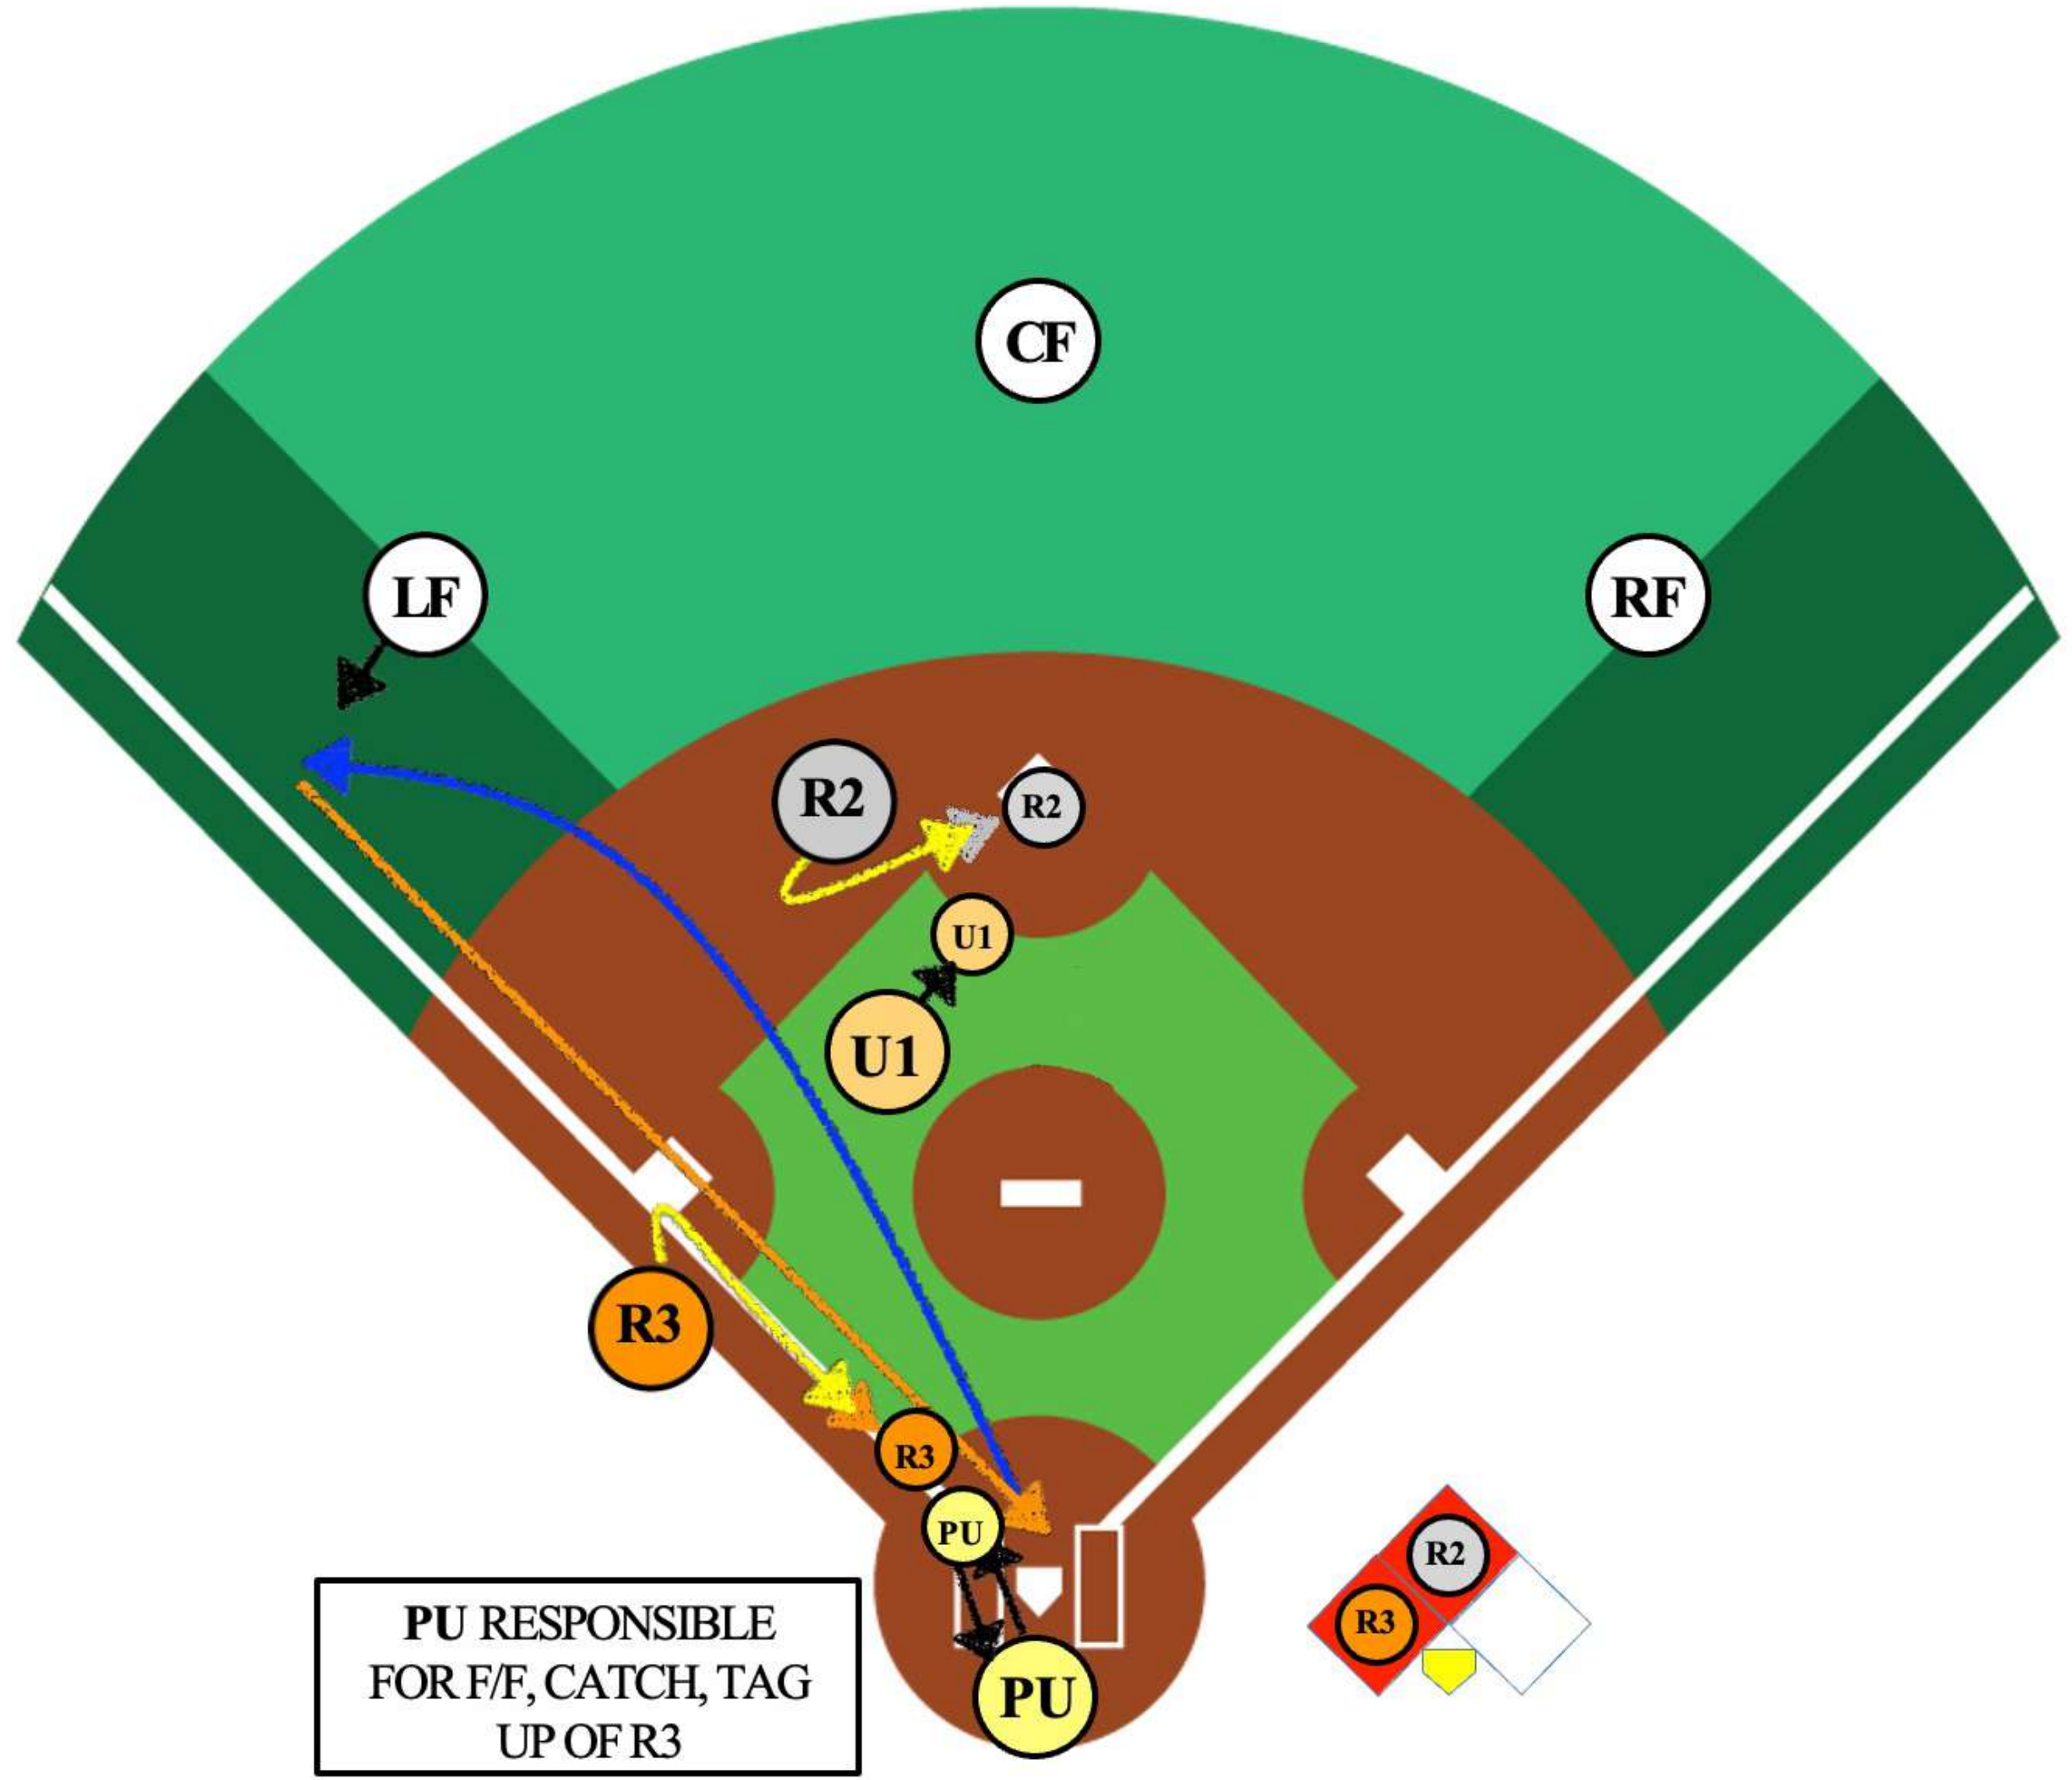

2 UMPIRE MECHANICS

FLYBALL TO LEFT FIELD LINE CATCH

- **RF** Right Field
- **LF** Left Field
- **CF** Center Field
- **R2** Runner on 2nd
- **R3** Runner on 3rd
- **U1** 1st Base Umpire
- **PU** Home Plate Umpire
- **Fly Ball CATCH** (Blue arrow)
- **Throw** (Orange arrow)
- **Runner's Path** (Yellow arrow)