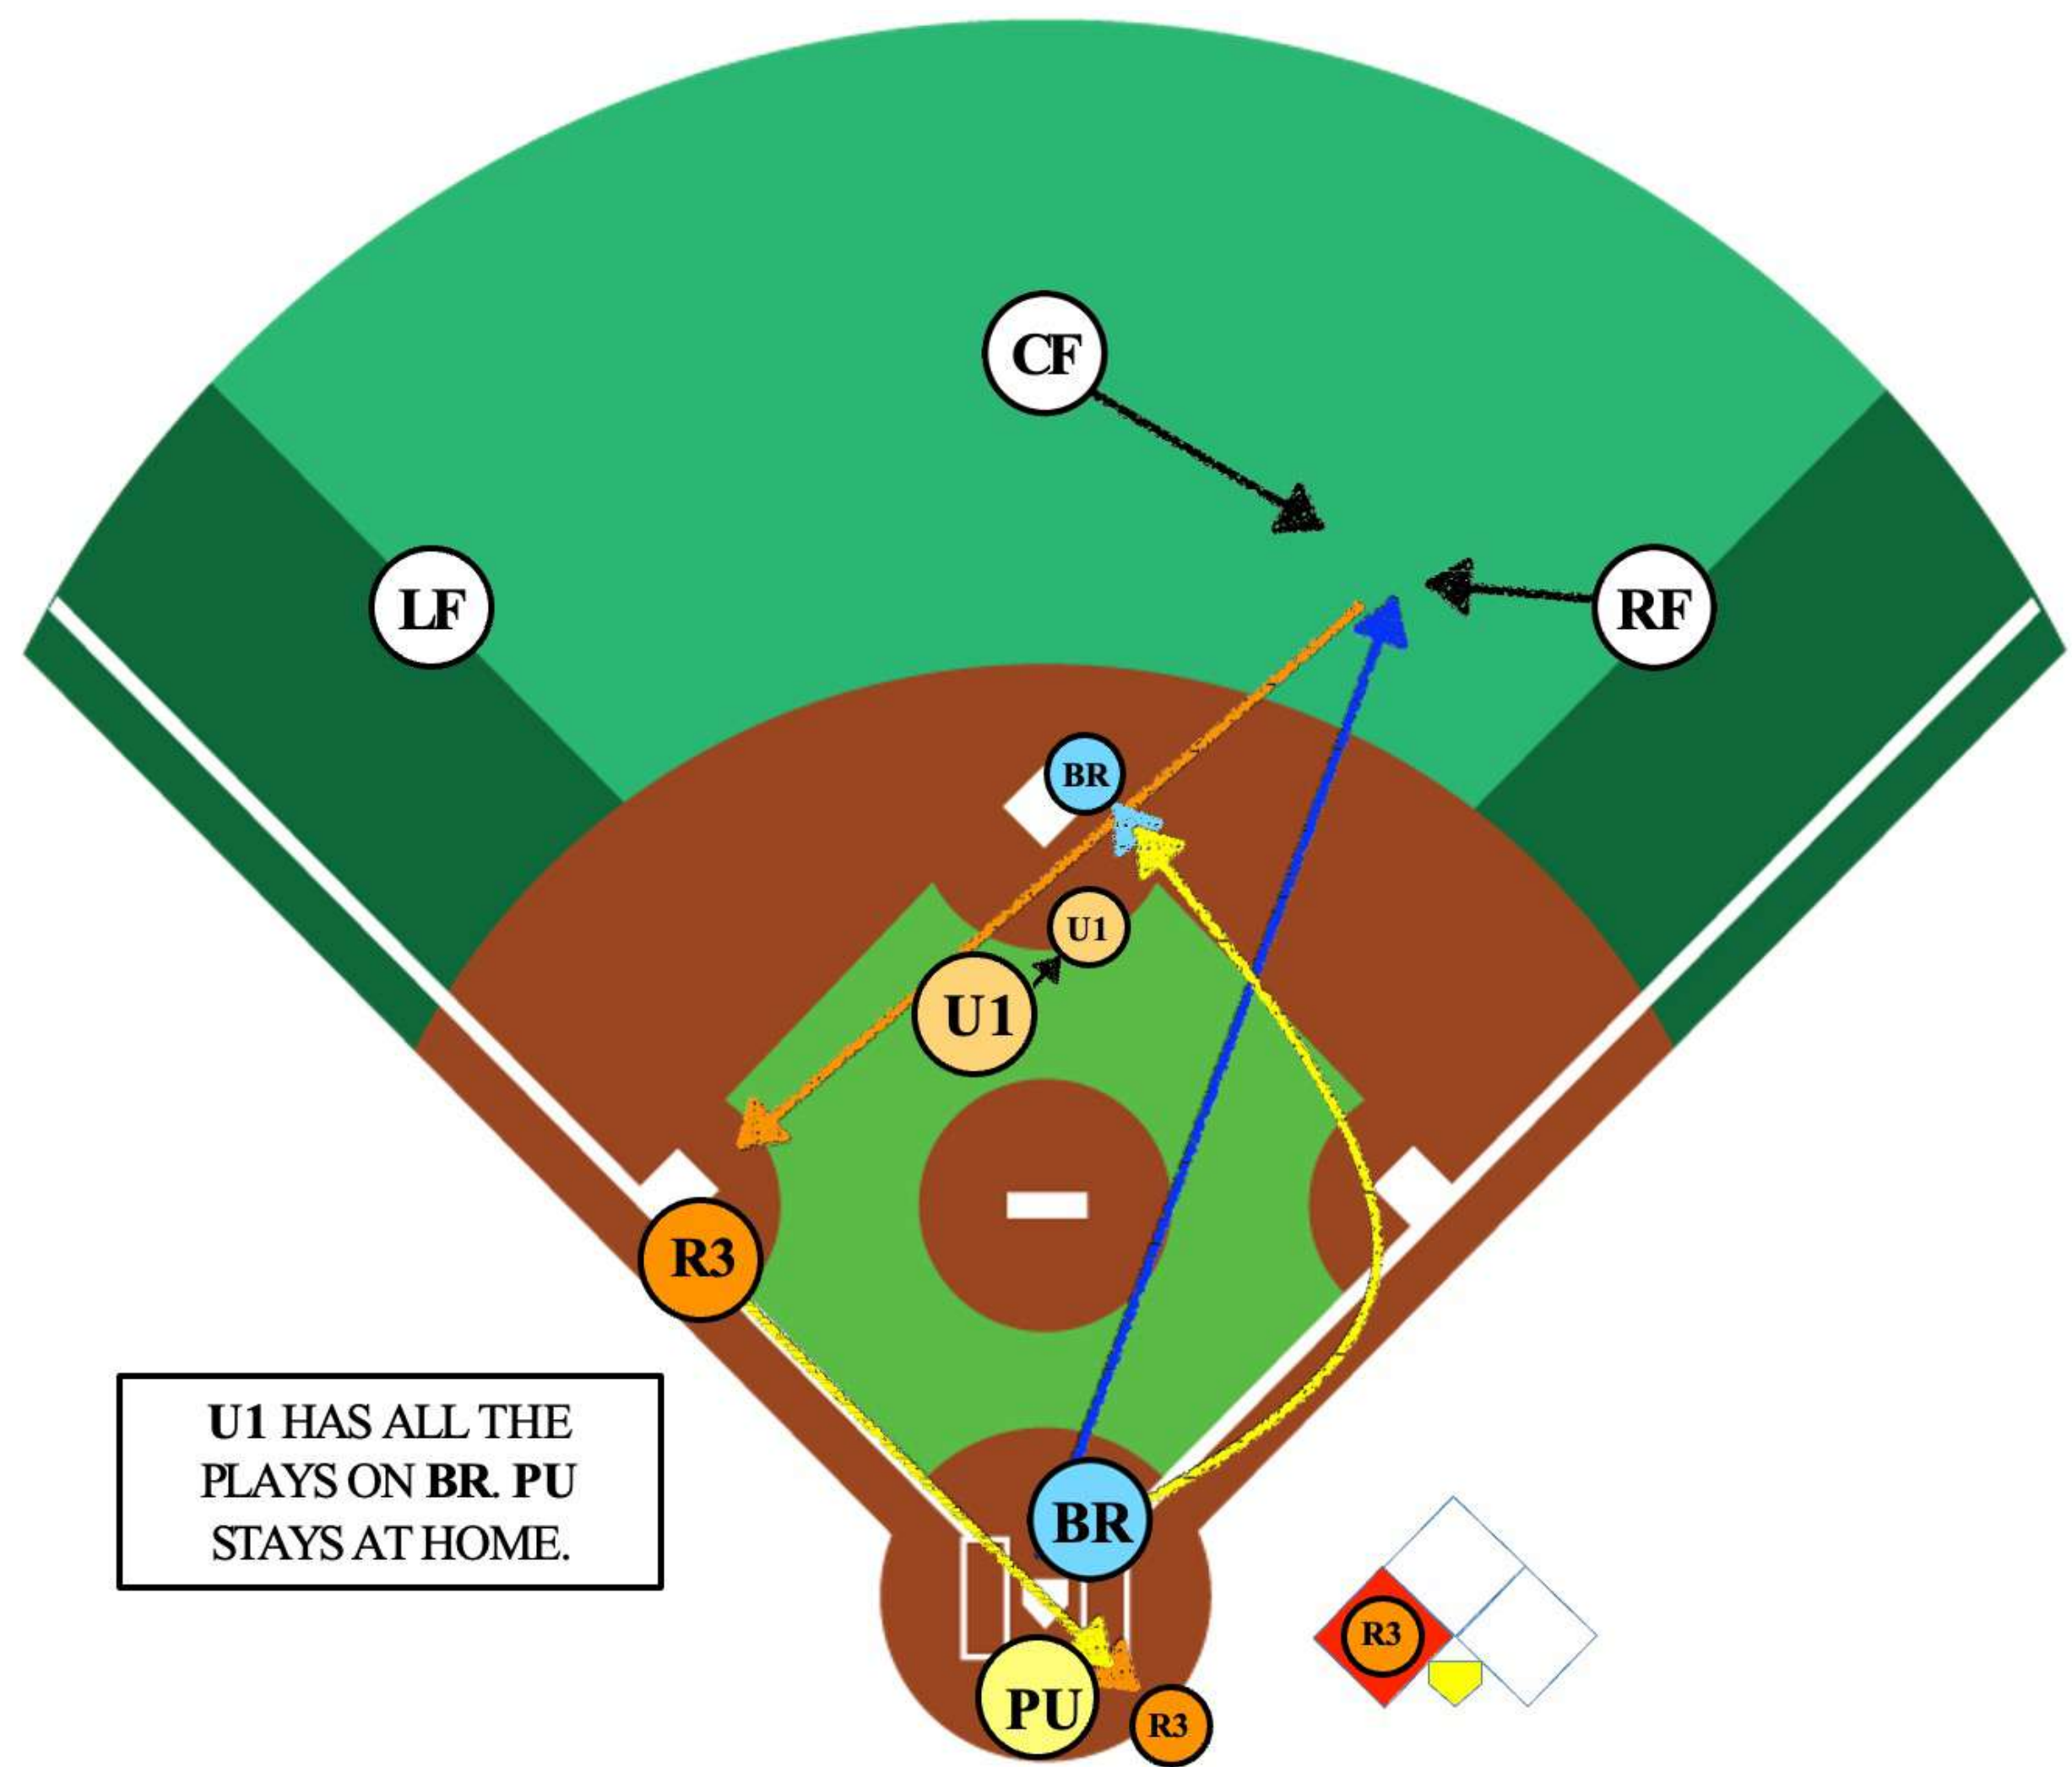

2 UMPIRE MECHANICS

BASE HIT TO OUTFIELD

1. **RF** Right Field
   - **LF** Left Field
   - **CF** Center Field
   - **BR** Batter-Runner
   - **R3** Runner on 3rd
   - **U1** 1st Base Umpire
   - **PU** Home Plate Umpire
2. Fly Ball **CATCH**
   Throw
   Runner's Path