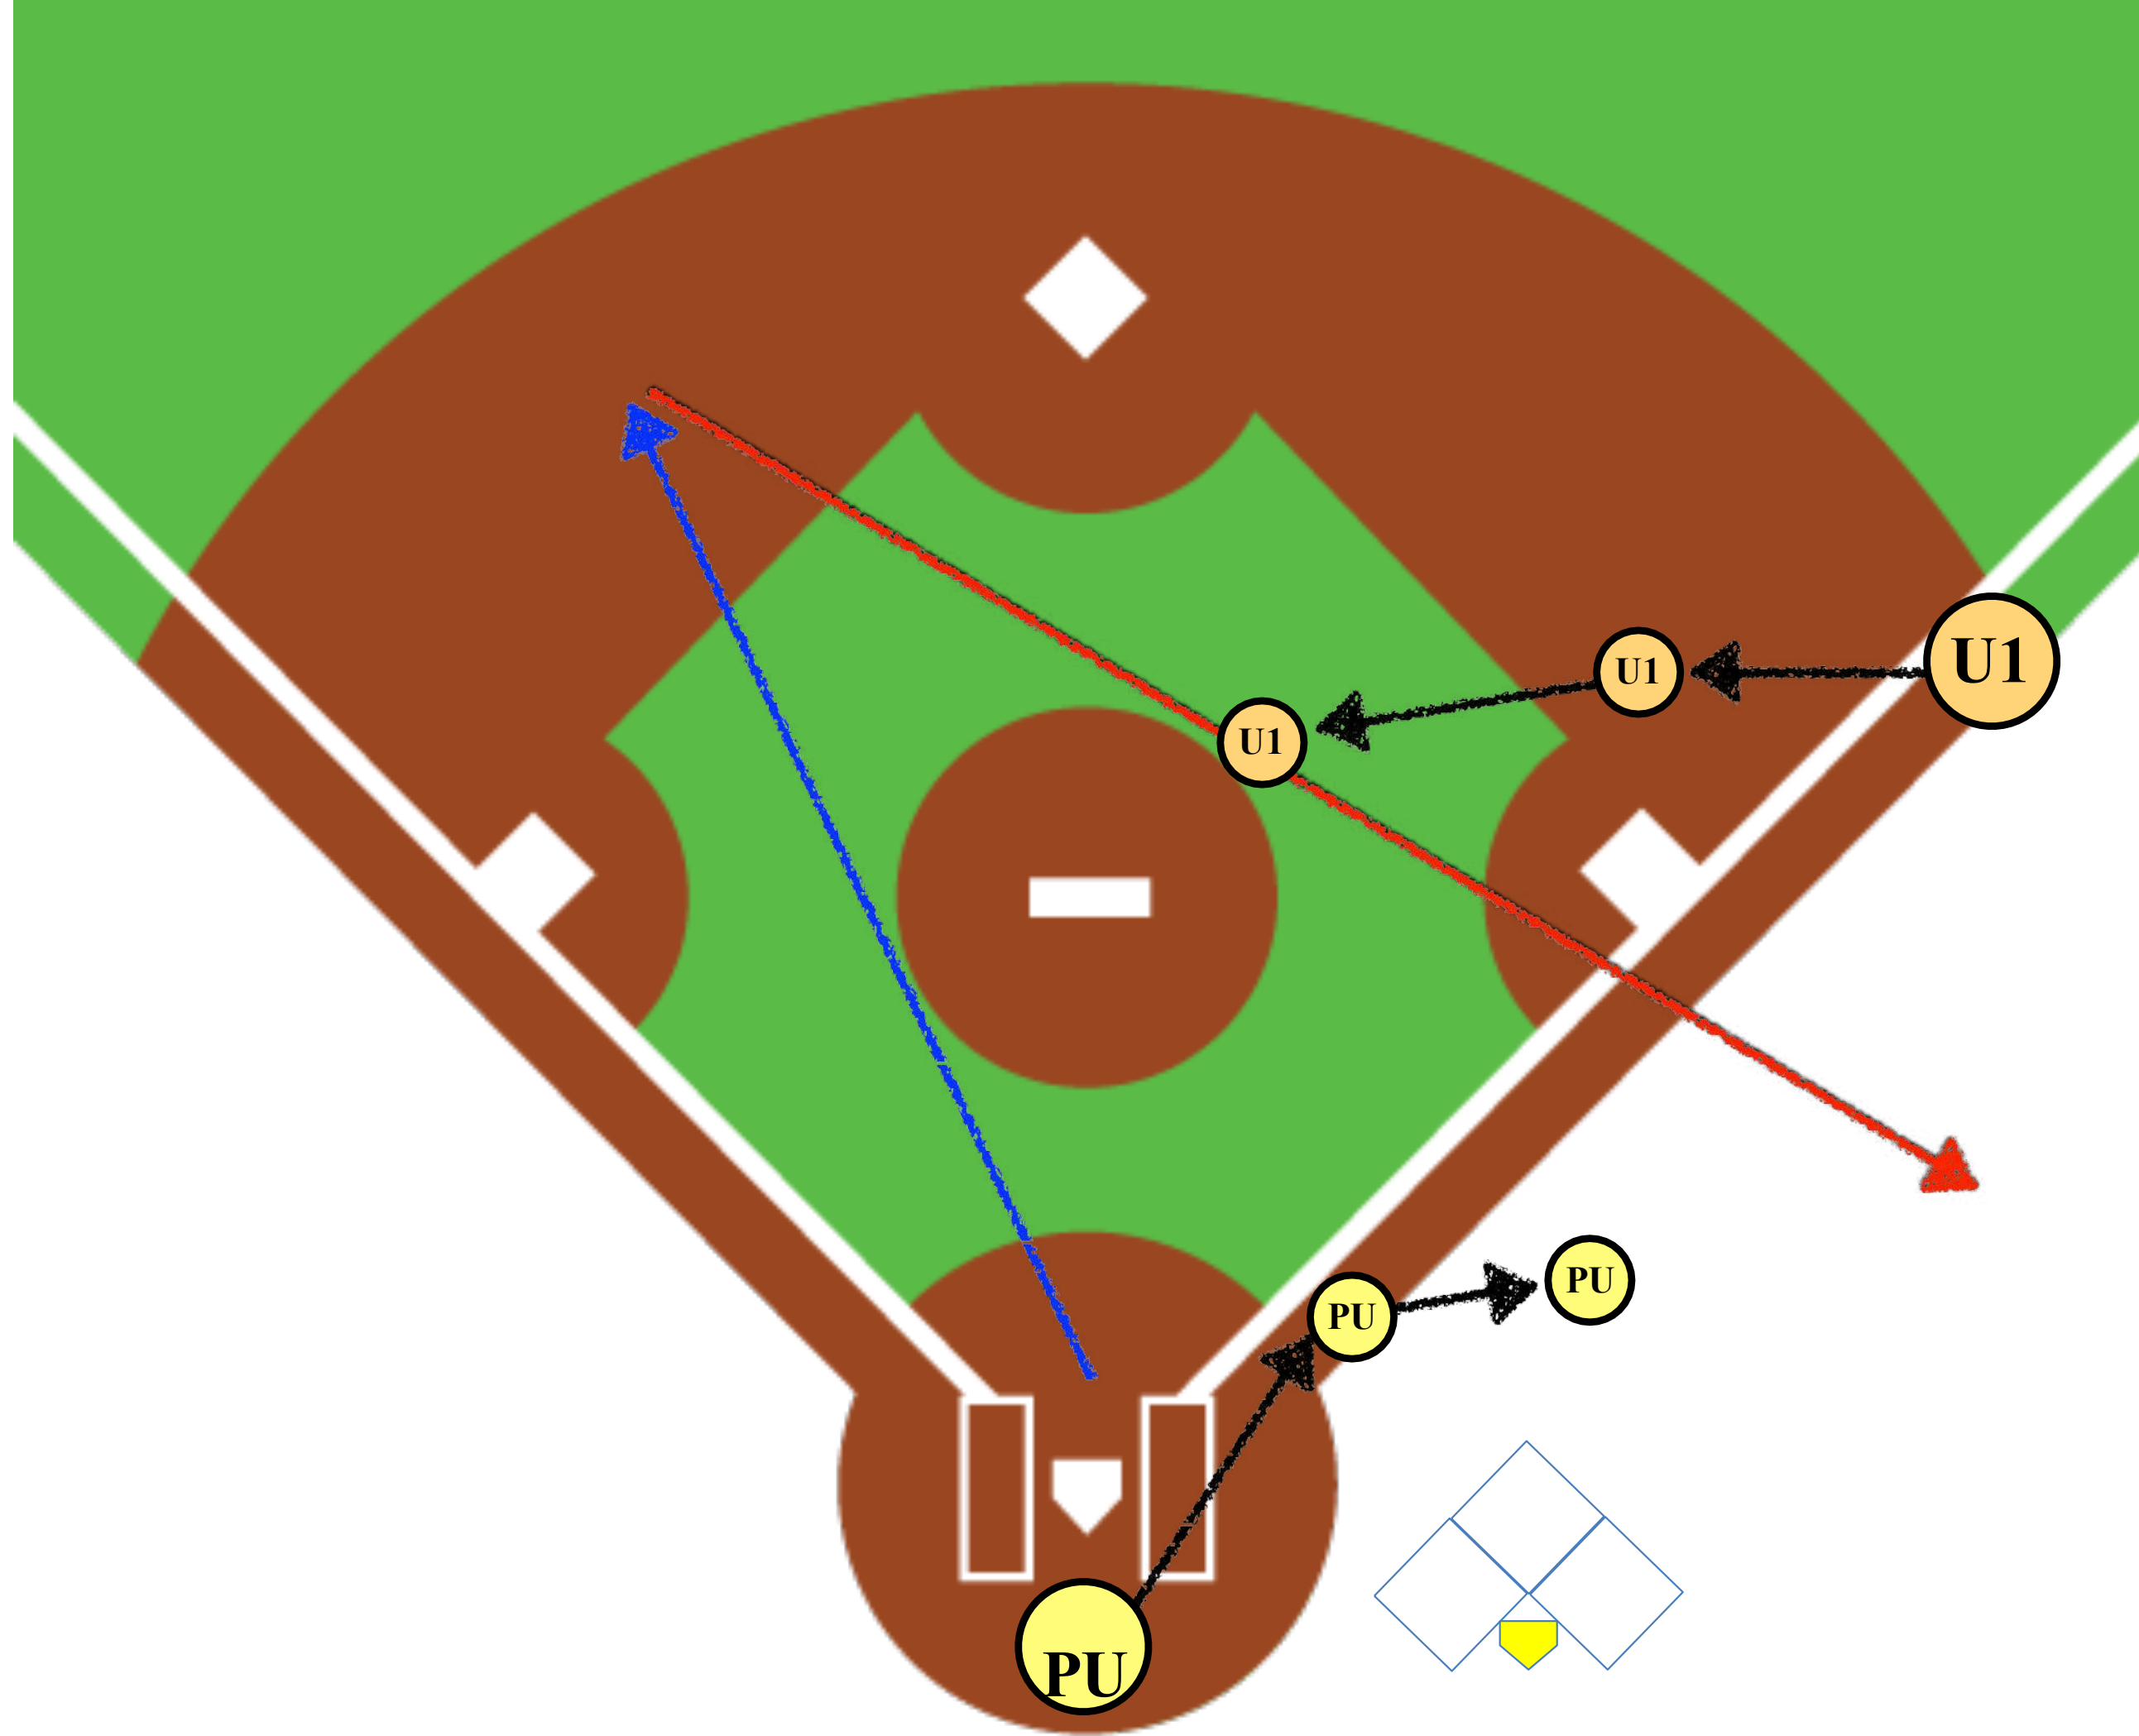

# 2 UMPIRE MECHANICS

CLEAN HIT TO THE OUTFIELD

- SINGLE

U1 PIVOTS, CHECKS RUNNER AND DROPS TOWARDS MIDPOINT OF THE 45 FOOT LINE

- DOUBLE

U1 PIVOTS AND CONTINUES WITH BR

 Ground Ball

 Runner's Path