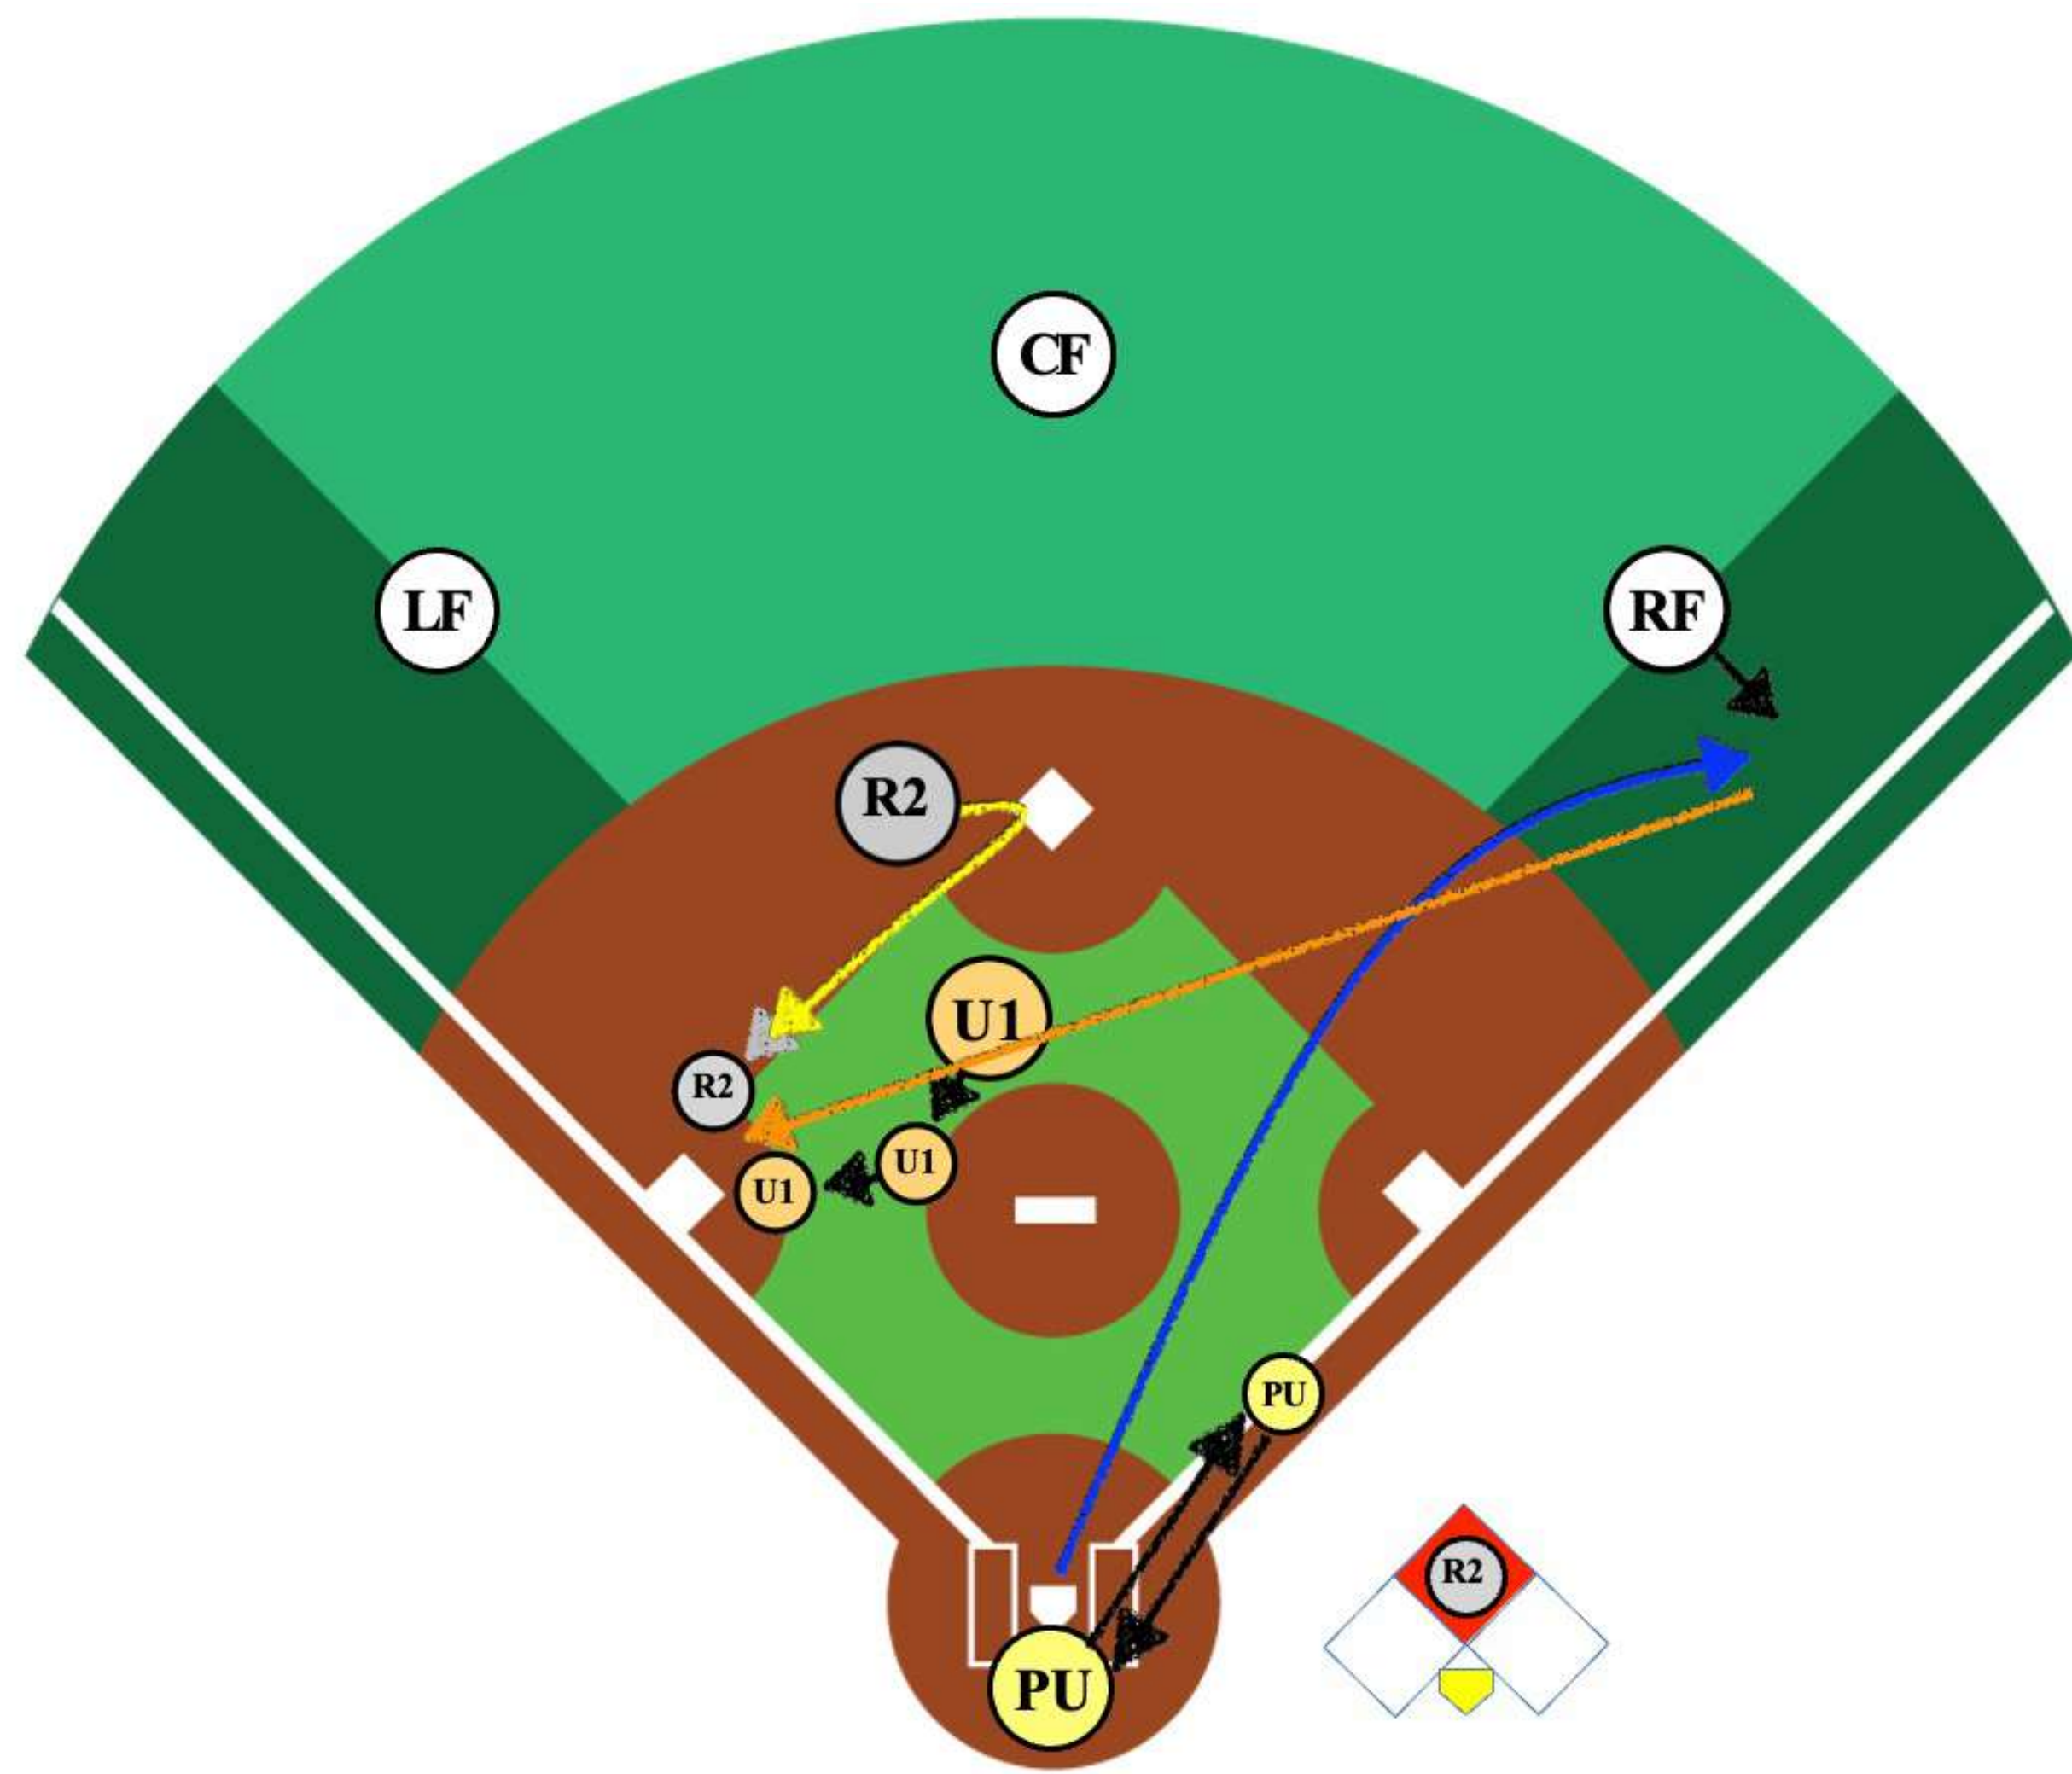

## FLY BALL TO RIGHT FIELD LINE CATCH

**RF** Right Field      **CF** Center Field  
**LF** Left Field

 Throw

 Runner's path

 Fly Ball **CATCH**

**R2** Runner on 2nd

**U1** 1st Base Umpire

**PU** Home Plate Umpire