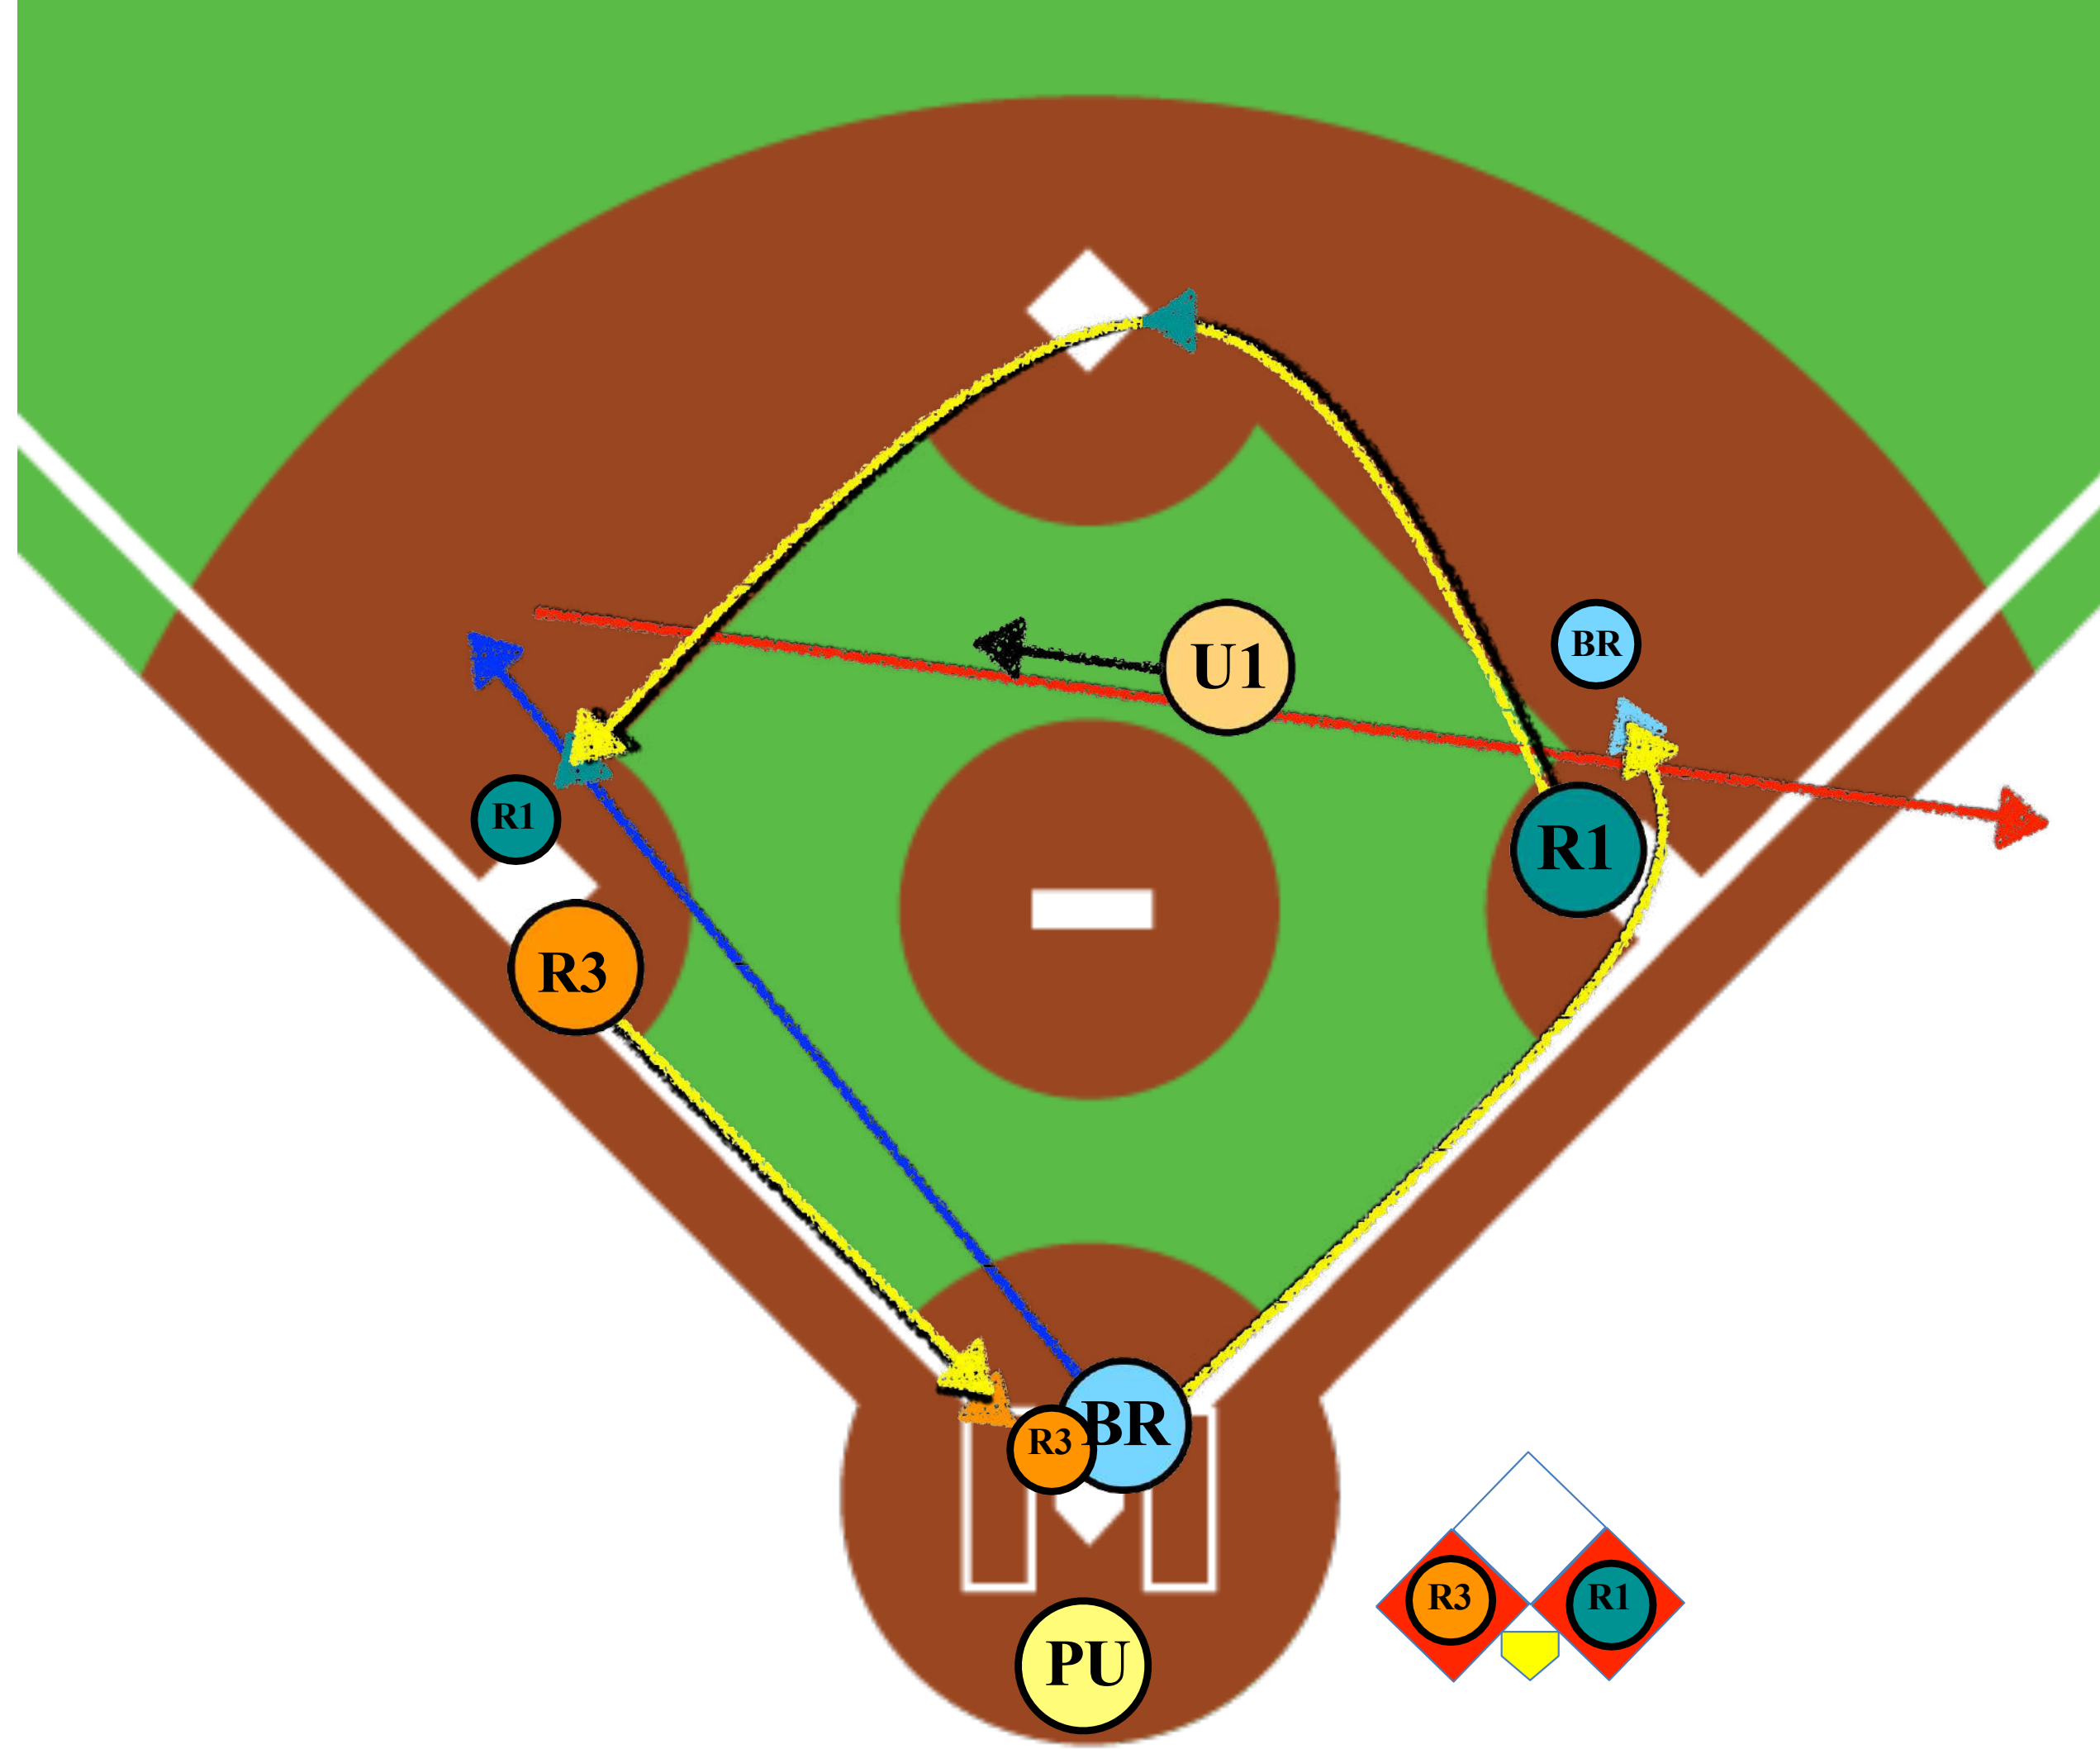

2 UMPIRE MECHANICS

PLAYS WITHIN THE INFIELD ON AN OVERTHROW

- Wild Throw
- Runner's path
- Ground Ball
- Batter-Runner
- Runner on 3rd
- Runner on 1st
- 1st Base Umpire
- Home Plate Umpire