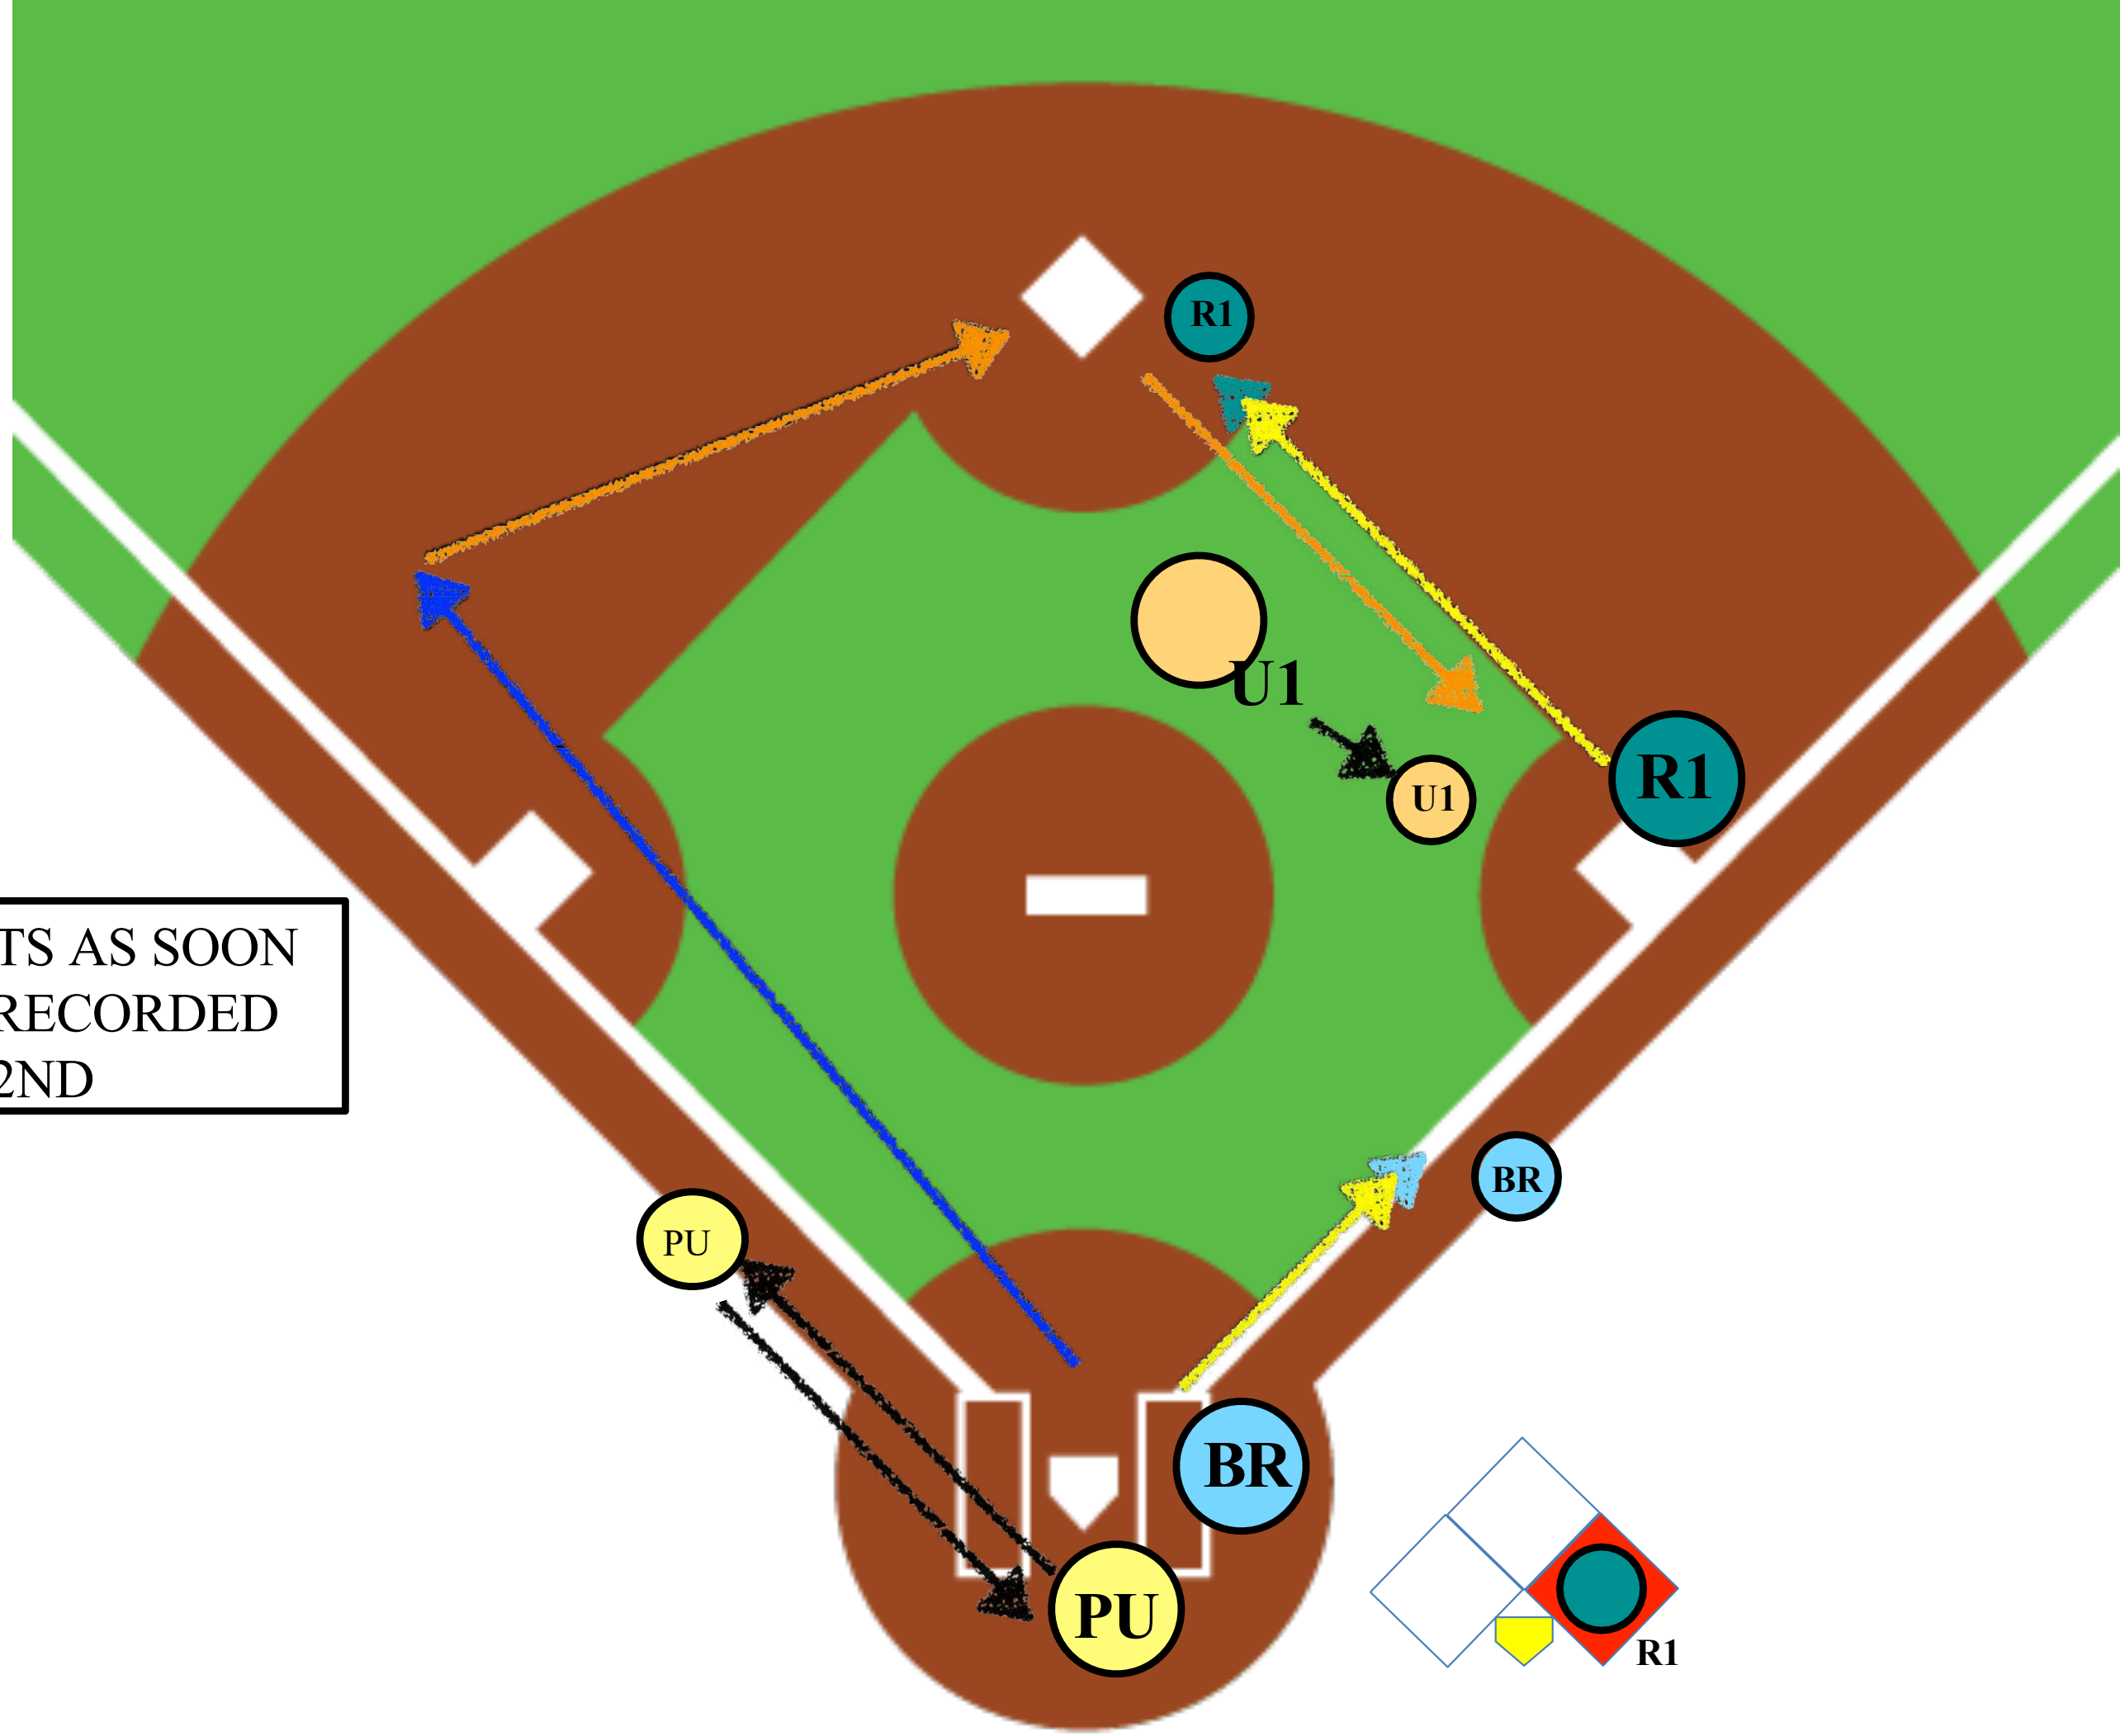

2 UMPIRE MECHANICS

ALL PLAYS IN THE FIELD

- Throw
- Runner's path
- Ground Ball
- **BR** Batter-Runner
- **R1** Runner on 1st
- **U1** 1st Base Umpire
- **PU** Home Plate Umpire

PU RETREATS AS SOON
AS OUT IS RECORDED
AT 2ND