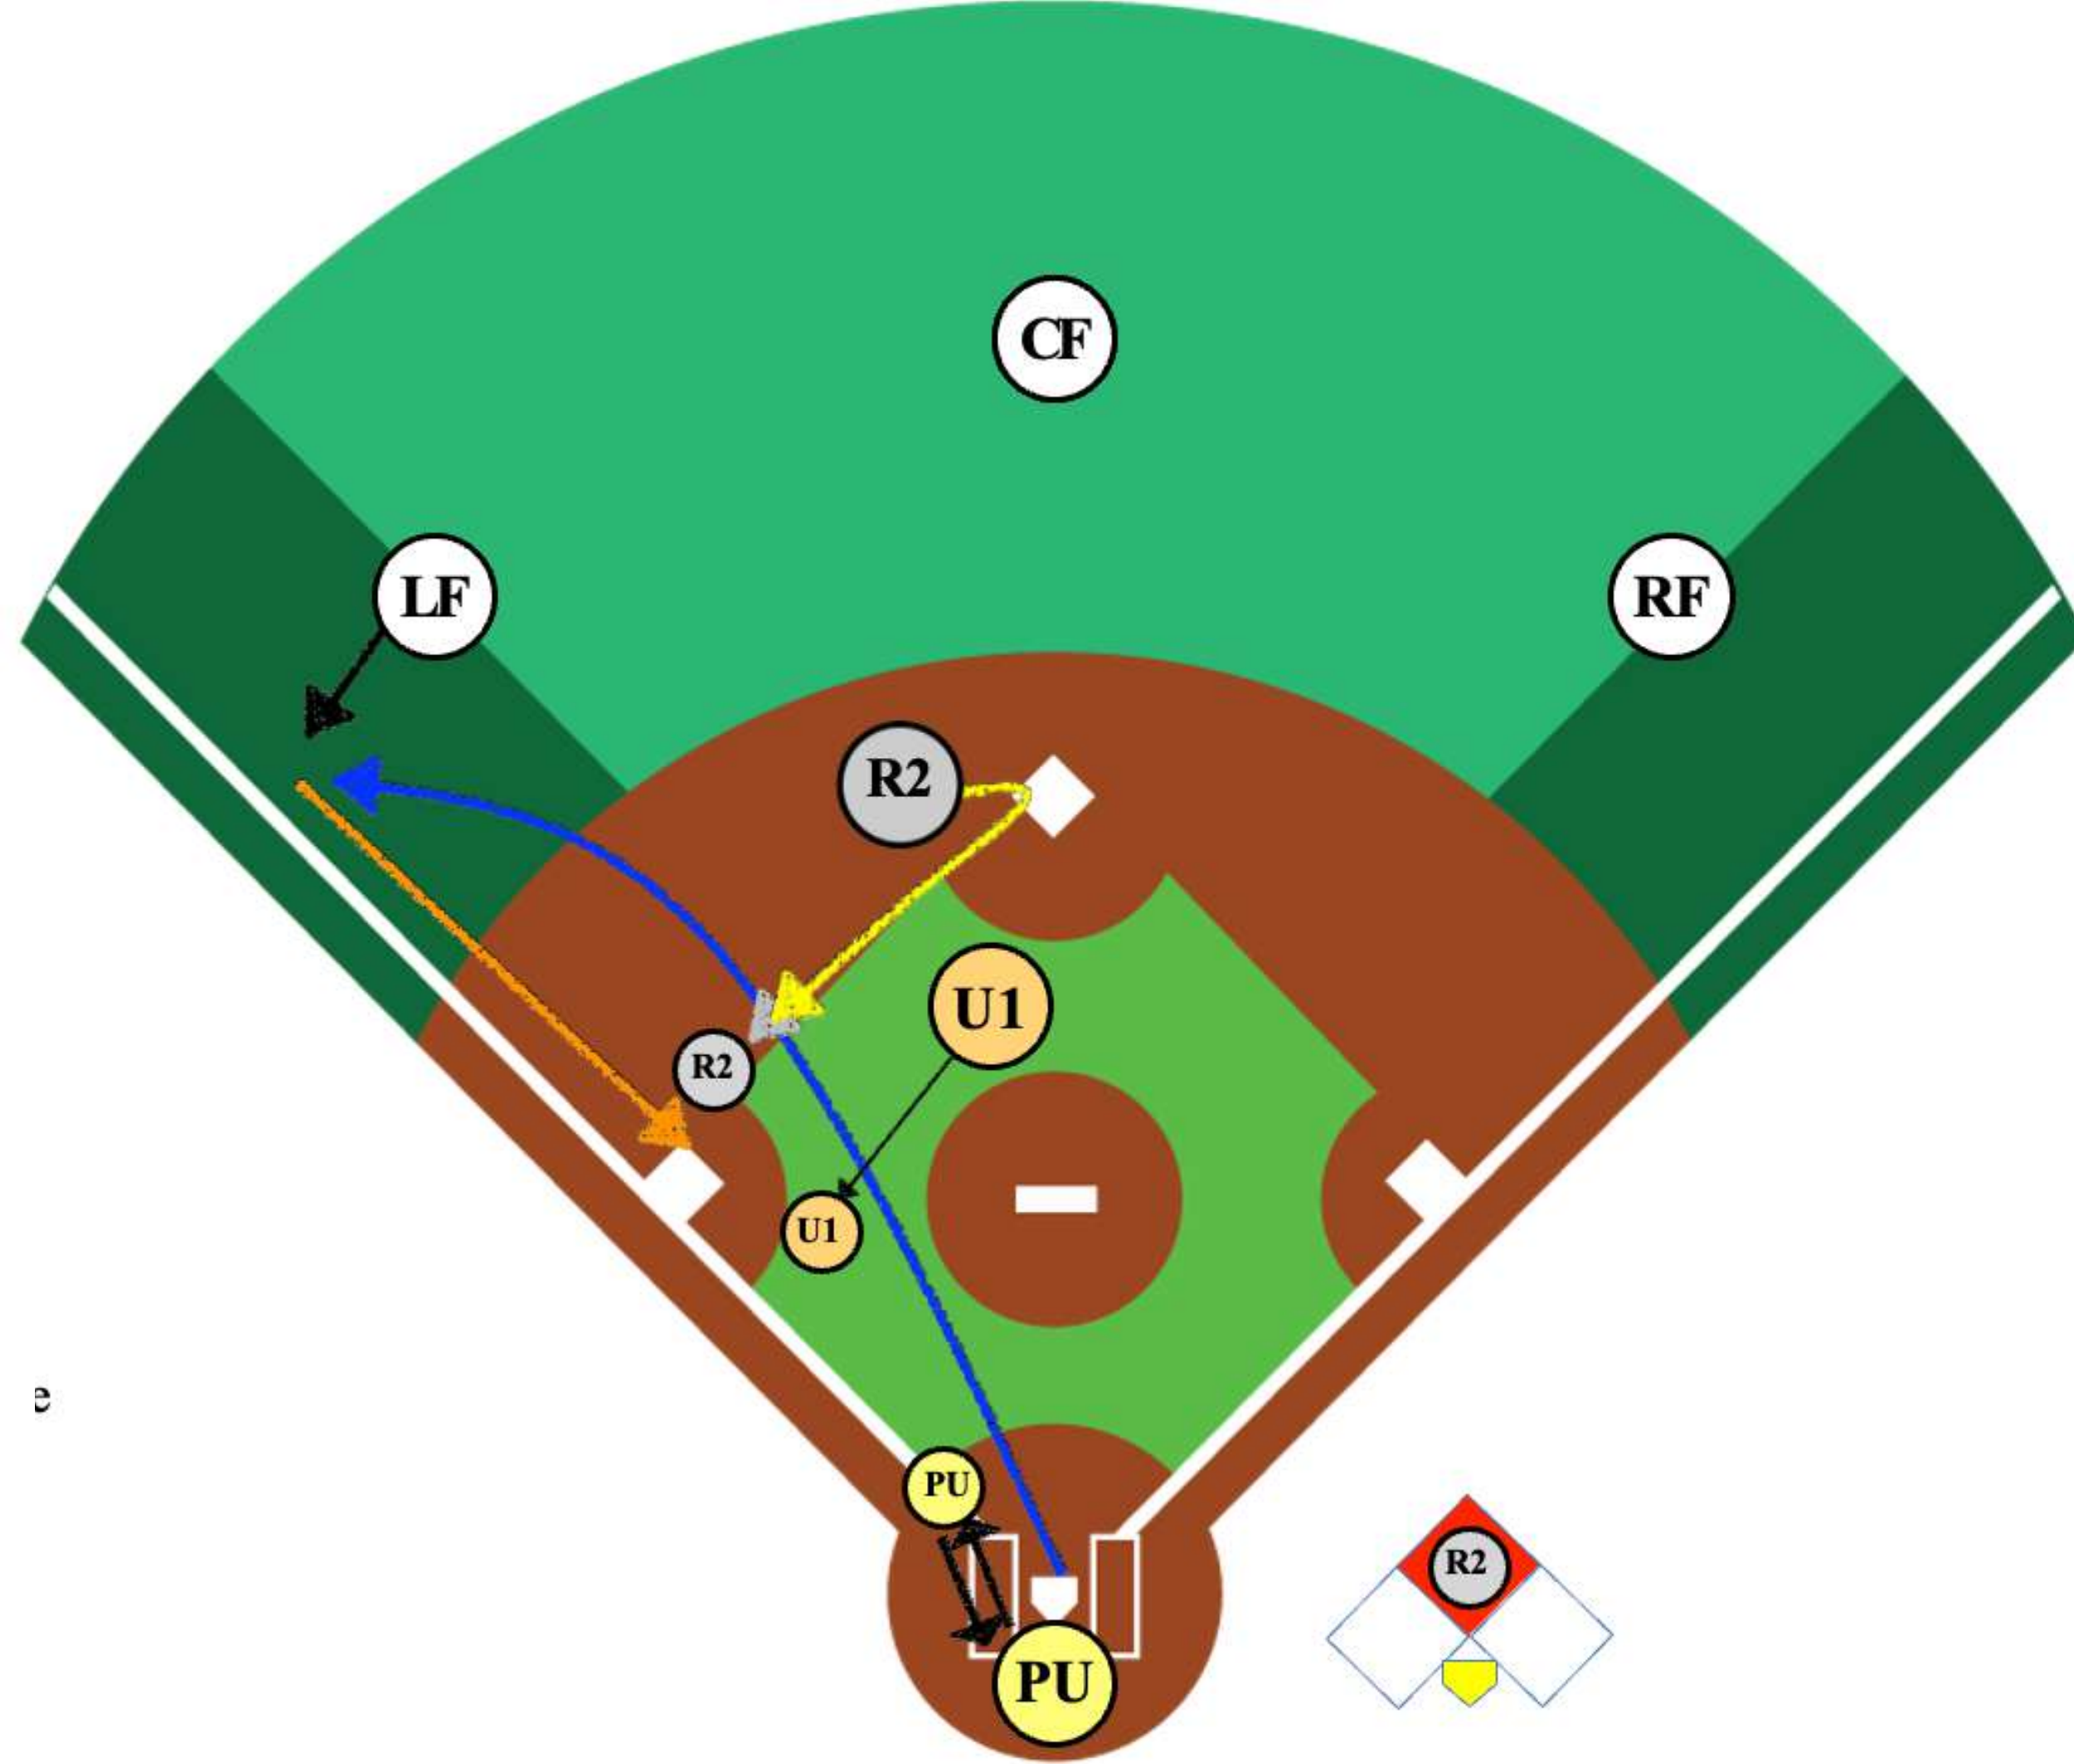

2 UMPIRE MECHANICS

FLY BALL TO LEFT FIELD LINE CATCH

- **RF** Right Field
- **LF** Left Field
- **CF** Center Field
- **U1** 1st Base Umpire
- **PU** Home Plate Umpire
- **R2** Runner on 2nd
- **Throw** (Orange arrow)
- **Runner's path** (Yellow arrow)
- **Fly Ball CATCH** (Blue arrow)