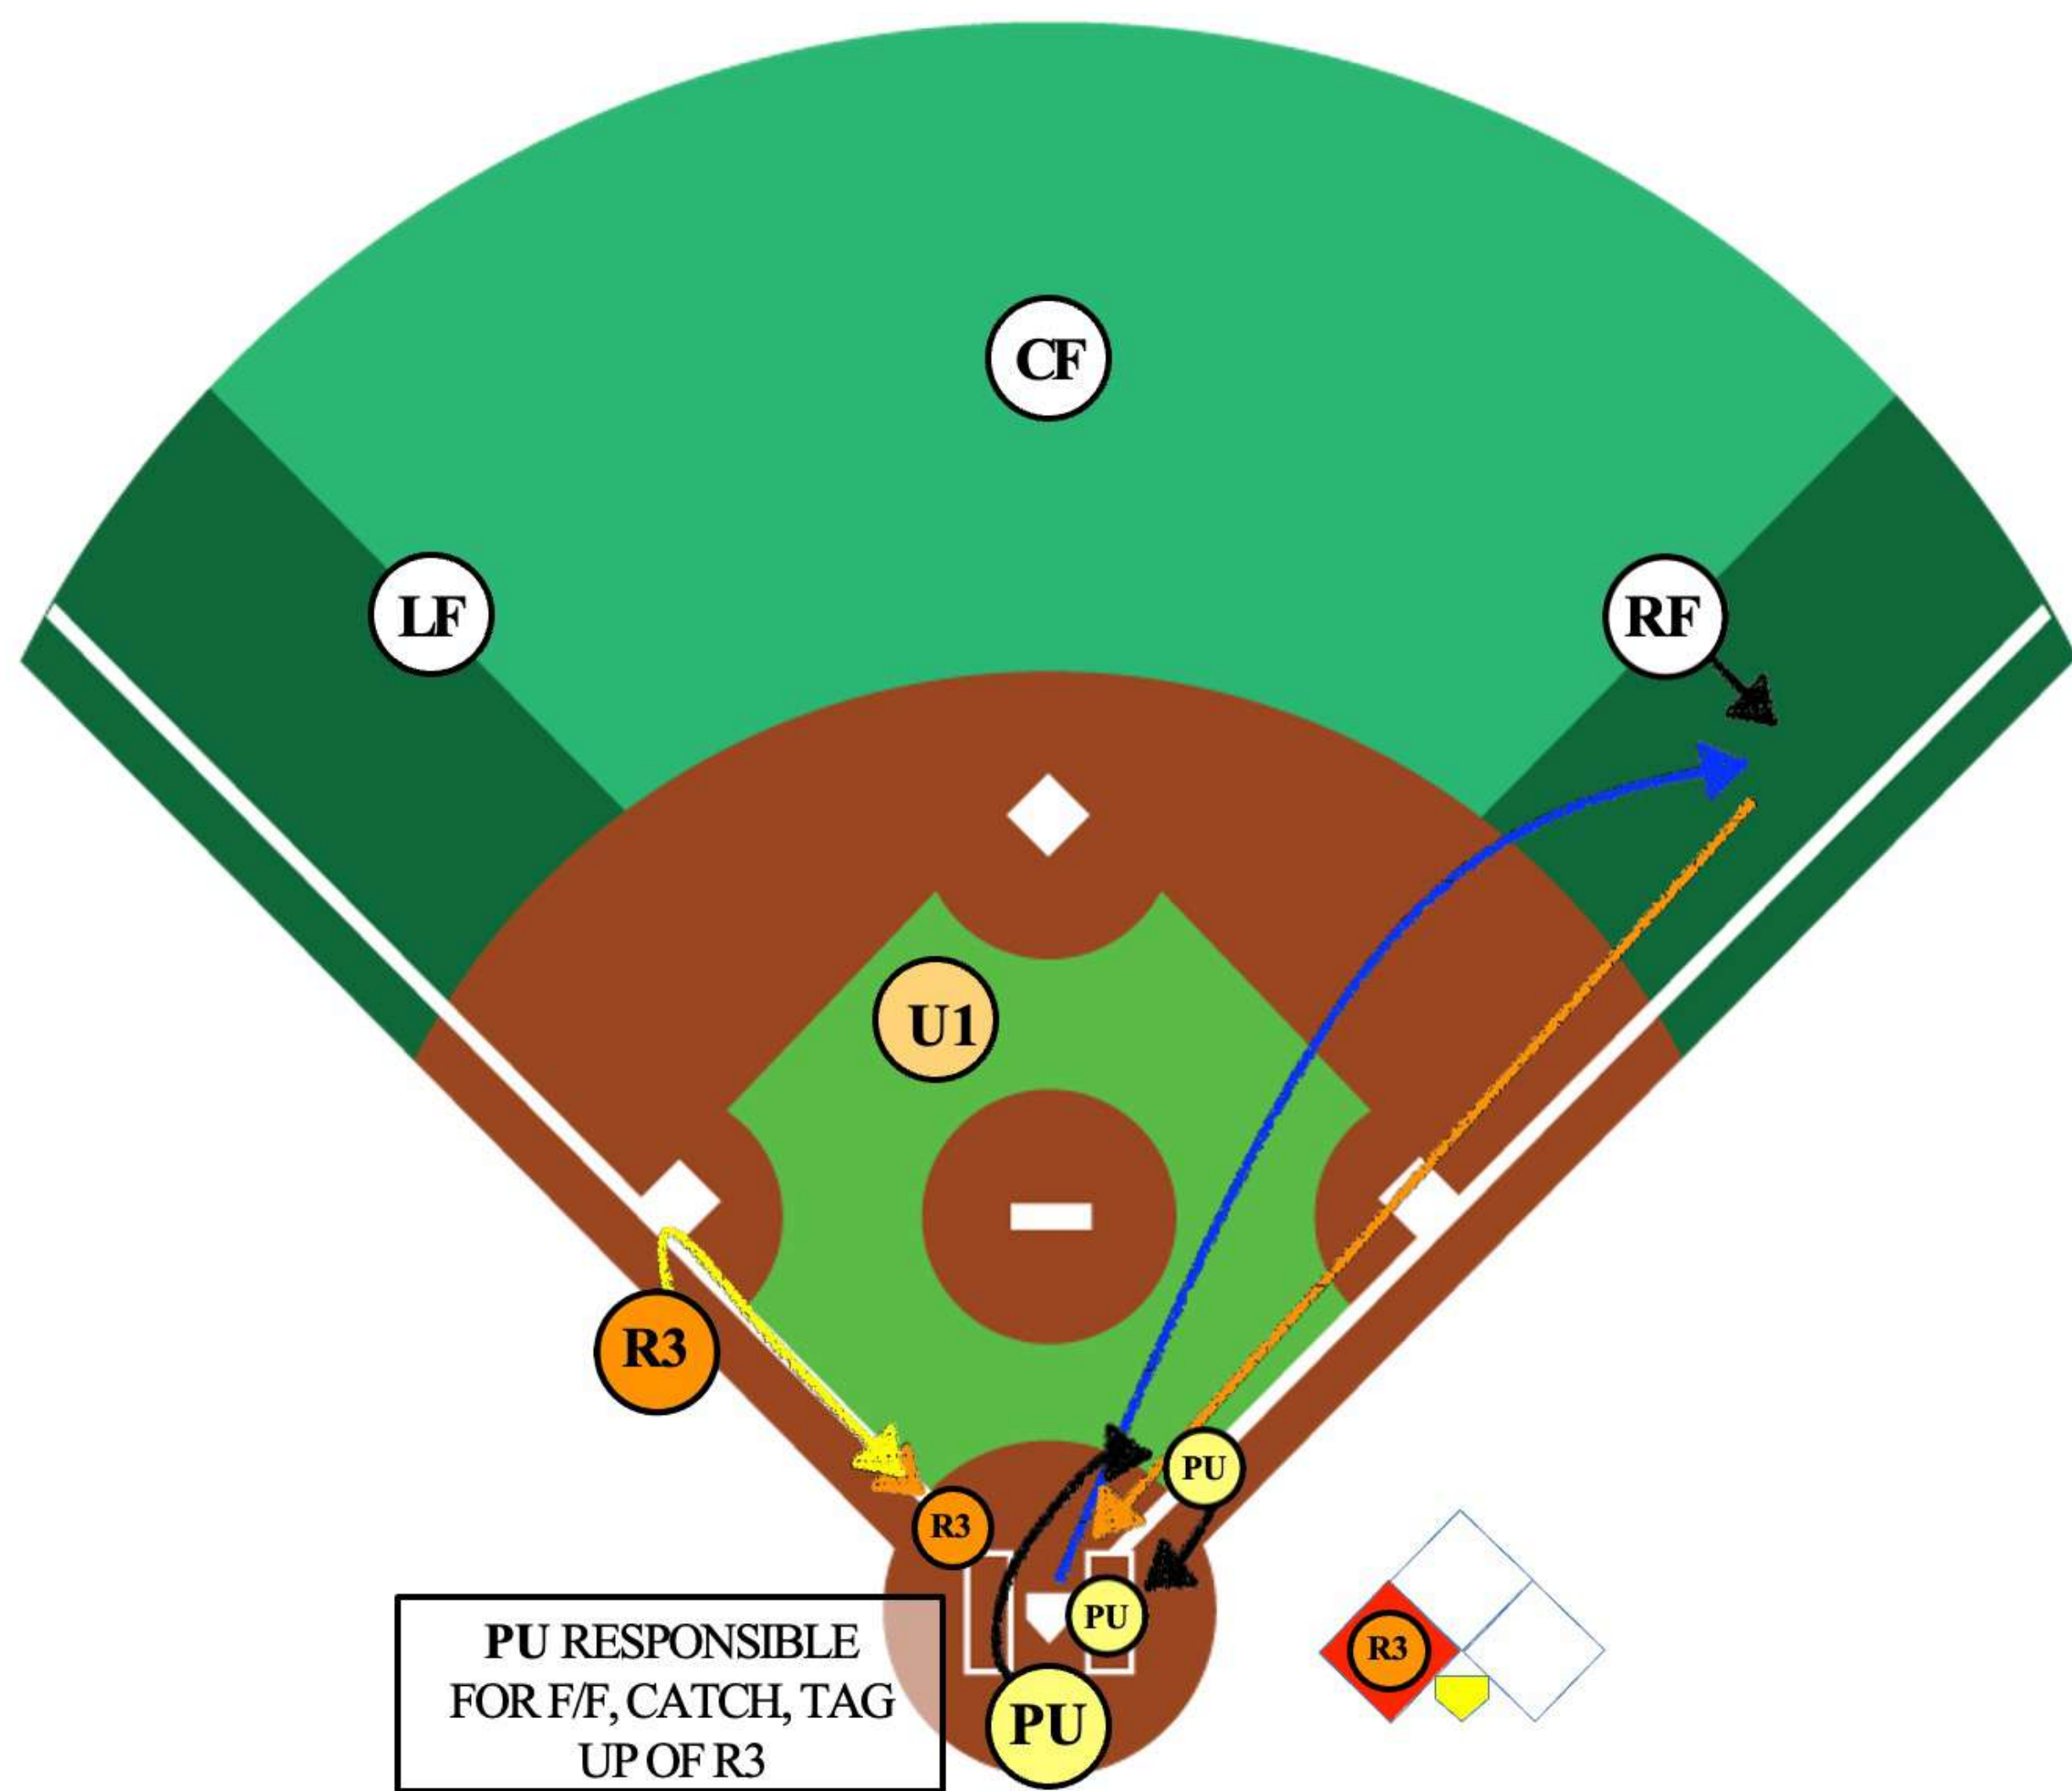

2 UMPIRE MECHANICS

FLYBALL TO RIGHT FIELD LINE CATCH

- **RF** Right Field
- **LF** Left Field
- **CF** Center Field
- **U1** 1st Base Umpire
- **R3** Runner on 3rd
- **PU** Home Plate Umpire
- **Throw** (orange arrow)
- **Fly Ball CATCH** (blue arrow)
- **Runner's Path** (yellow arrow)