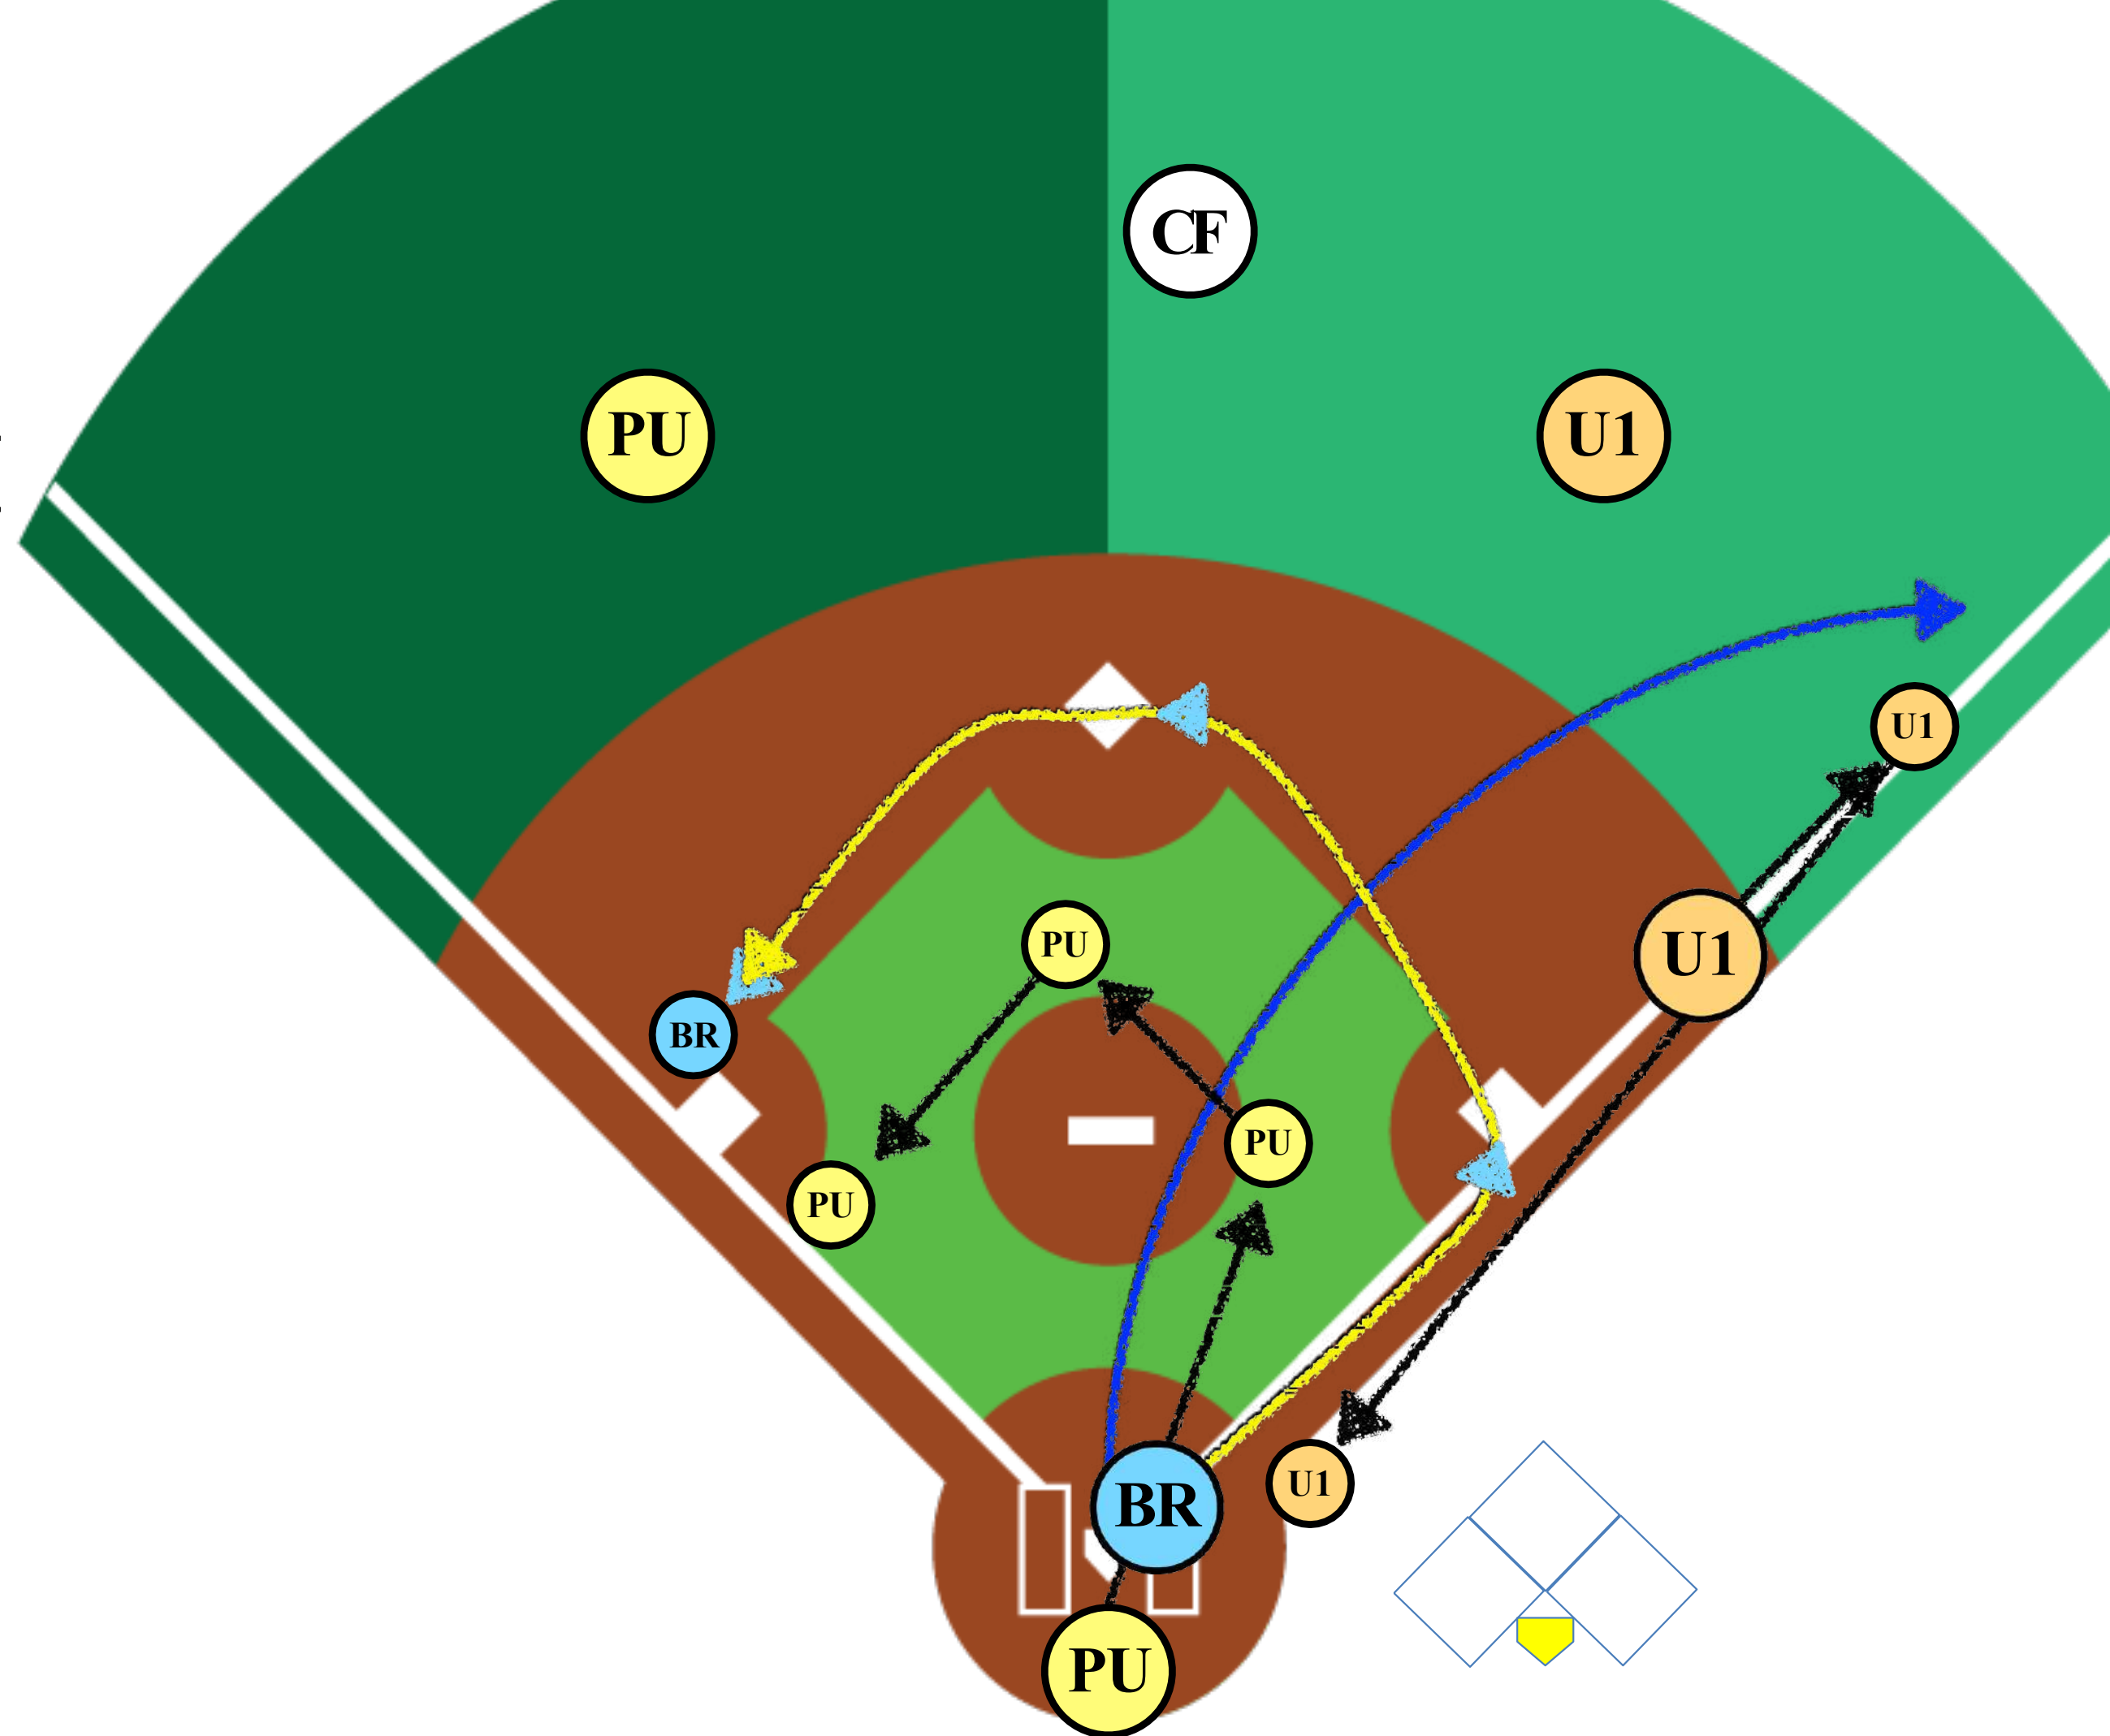

2 UMPIRE MECHANICS

FLY BALL TO RIGHT FIELD – **NO CATCH**.
THE FIRST BASE UMPIRE GOES OUT ON
THE PLAY & ALSO HAS THE PLAY AT
THE PLATE, IF ABLE TO REACH POINT
OF PLATE. OTHERWISE, PU COVERS.

- **CF** Center Field
- Runner's Path
- Fly Ball **NO CATCH**
- **BR** Batter-Runner
- **U1** 1st Base Umpire
- **PU** Home Plate Umpire