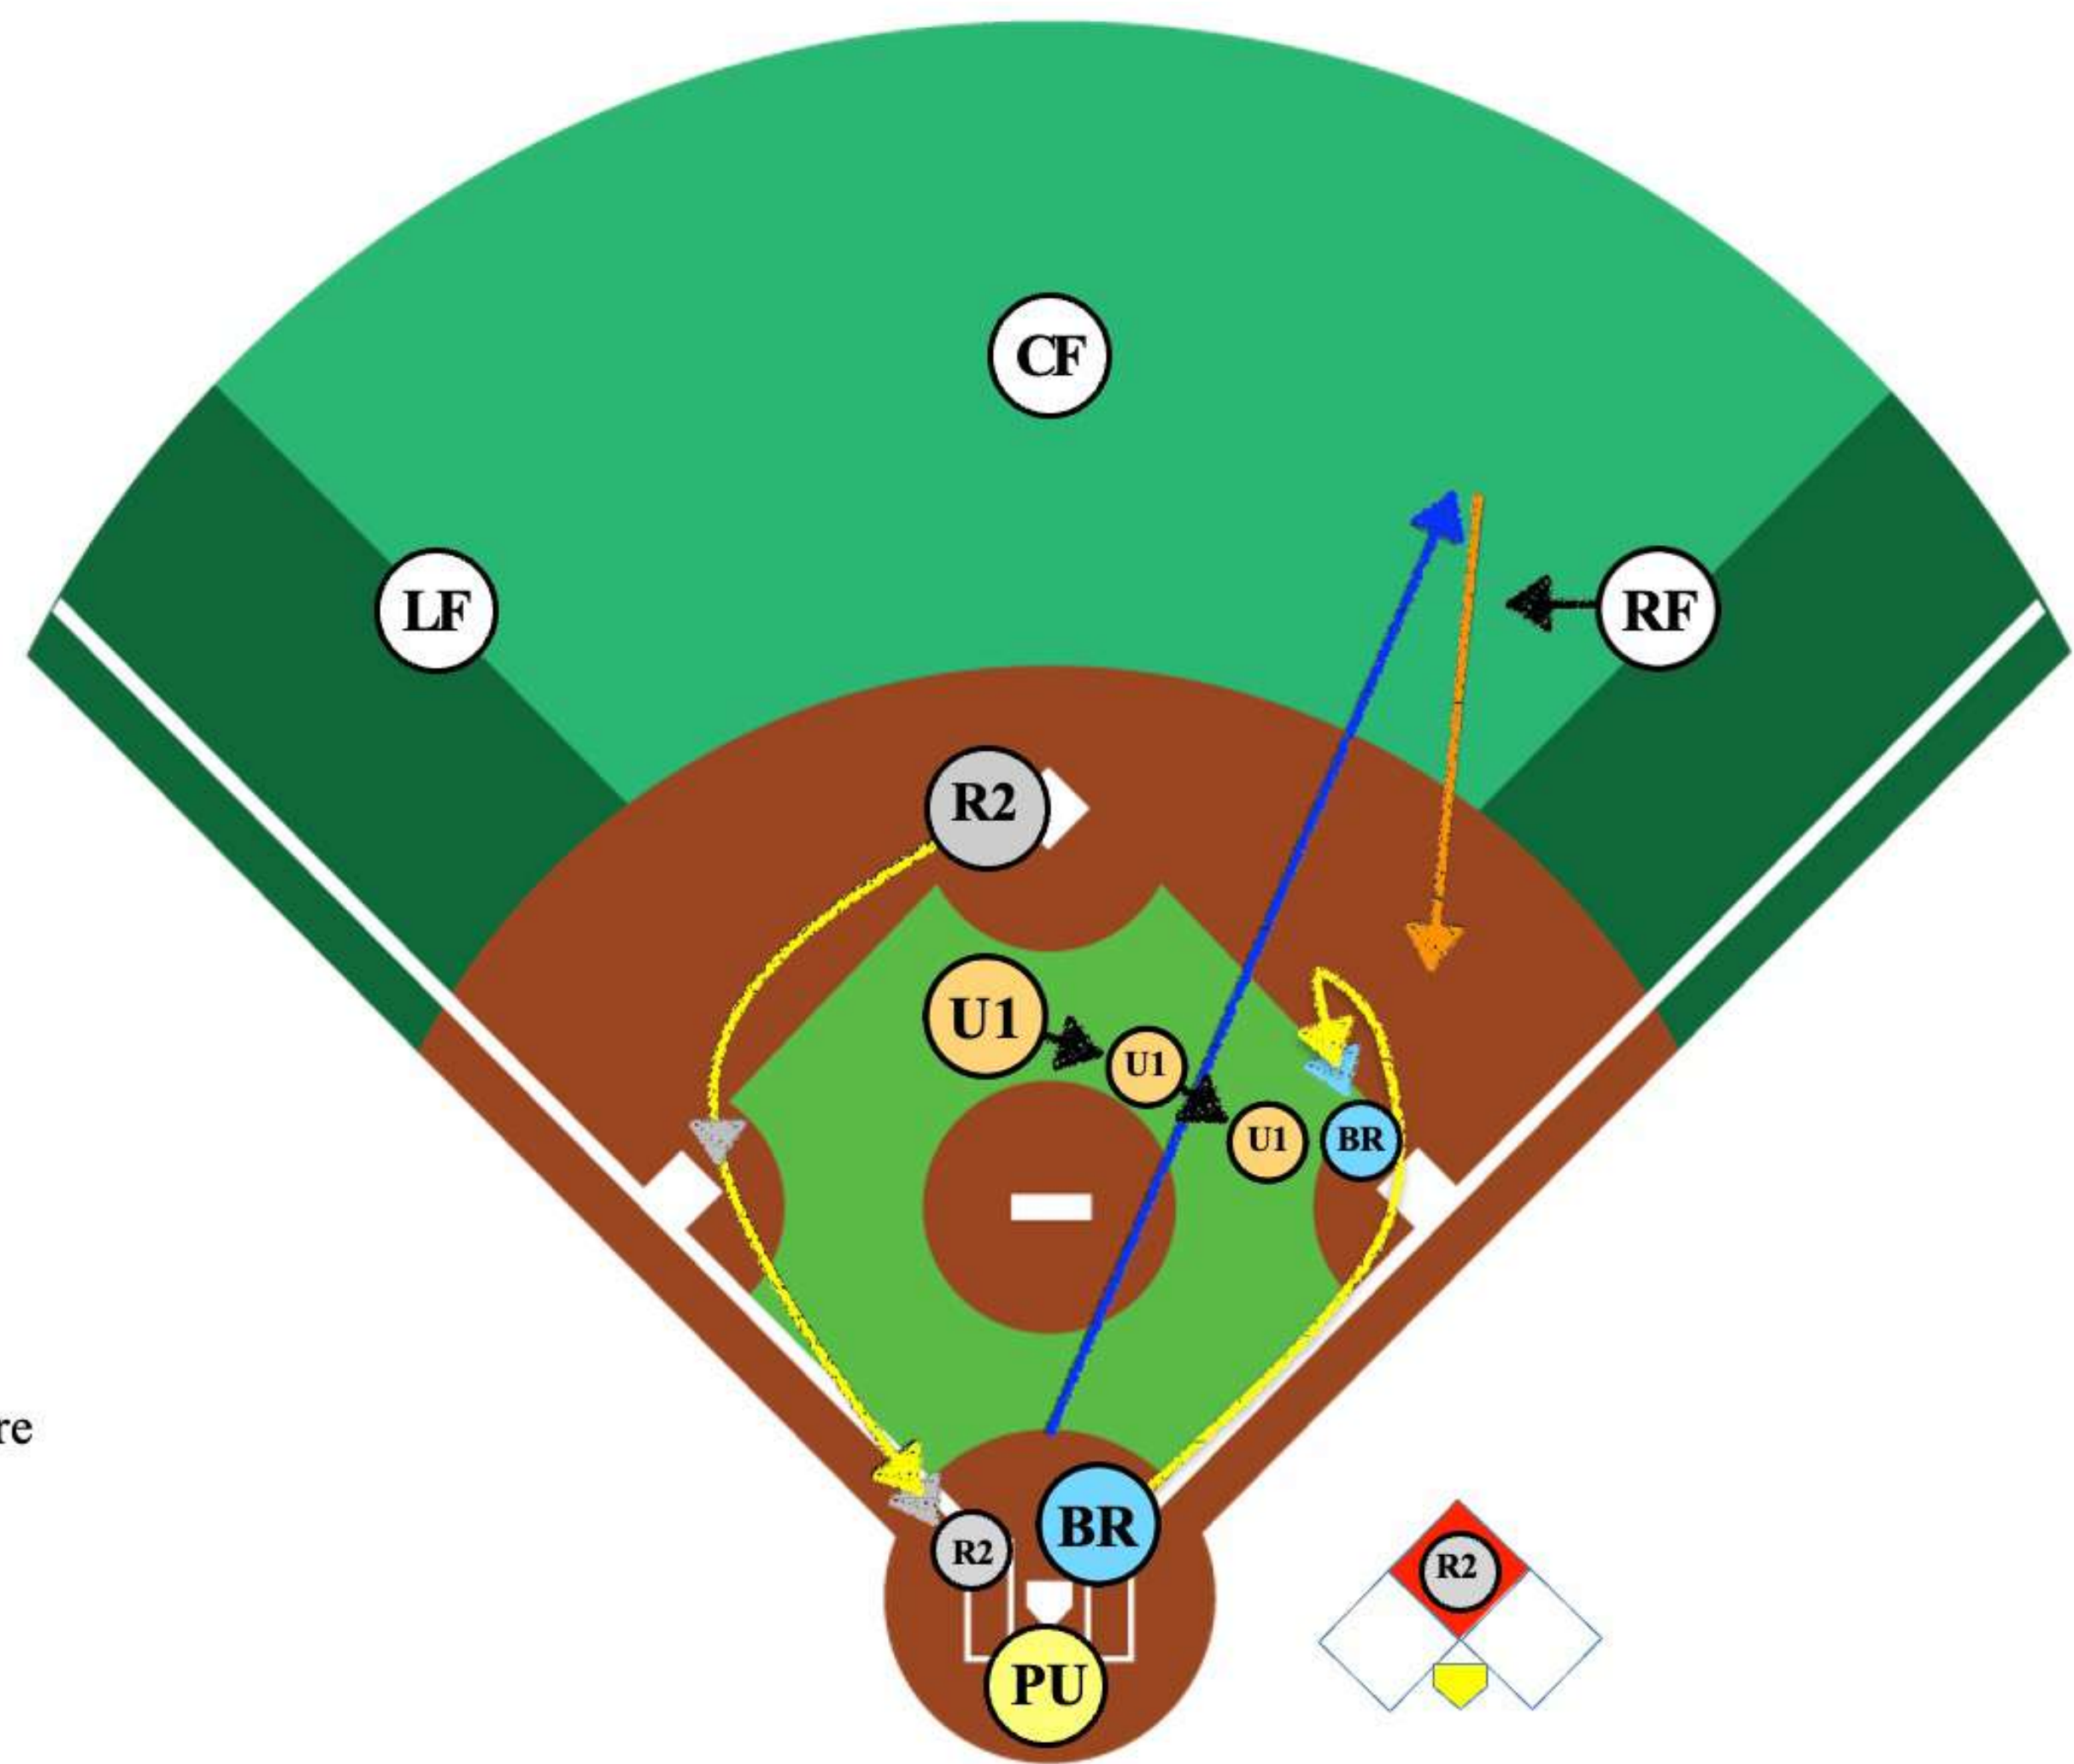

2 UMPIRE MECHANICS

BASE HIT TO THE OUTFIELD

- **RF** Right Field
- **LF** Left Field
- **Throw**
- **Runner's path**
- **Ground Ball**
- **U1** 1st Base Umpire
- **BR** Batter-Runner
- **PU** Home Plate Umpire
- **R2** Runner on 2nd
- **CF** Center Field