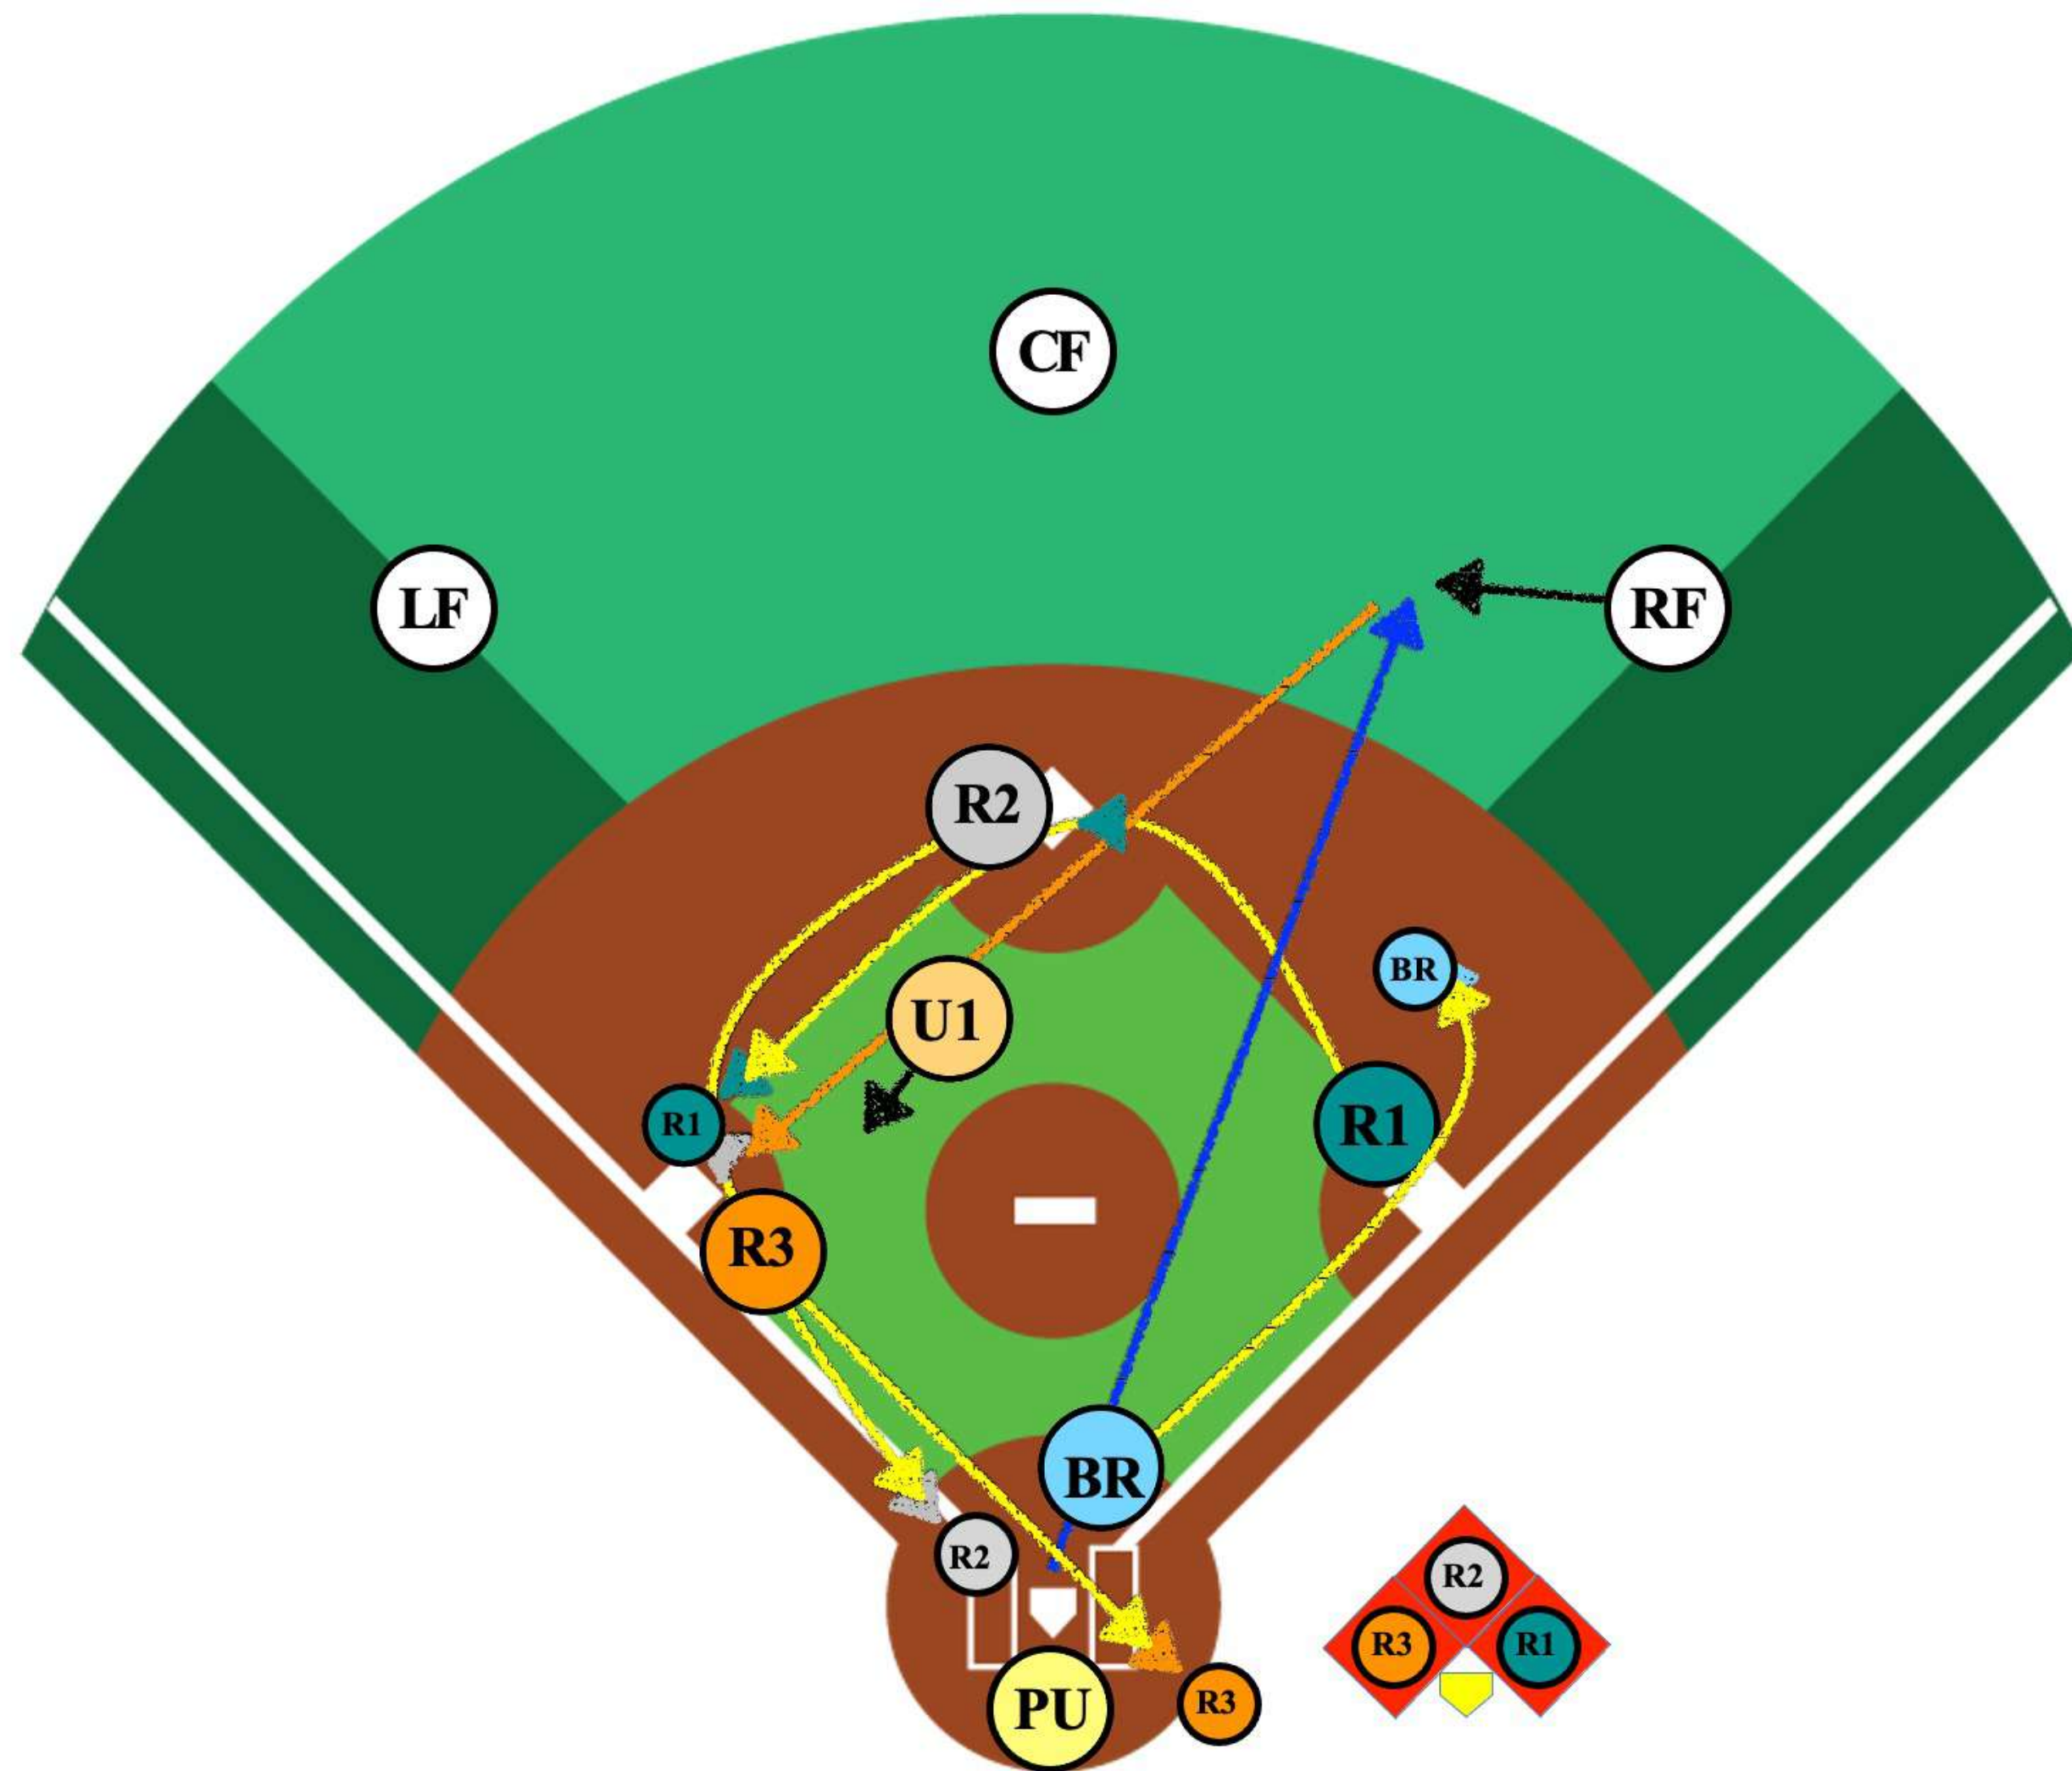

2 UMPIRE MECHANICS

BASE HIT TO THE OUTFIELD

1. **RF** Right Field
   - **LF** Left Field
   - **CF** Center Field
   - **BR** Batter-Runner
   - **R1** Runner on 1st
   - **R2** Runner on 2nd
   - **R3** Runner on 3rd
   - **U1** 1st Base Umpire
   - **PU** Home Plate Umpire
2. Base Hit (blue arrow)
   Throw (orange arrow)
   Runner's path (yellow arrow)