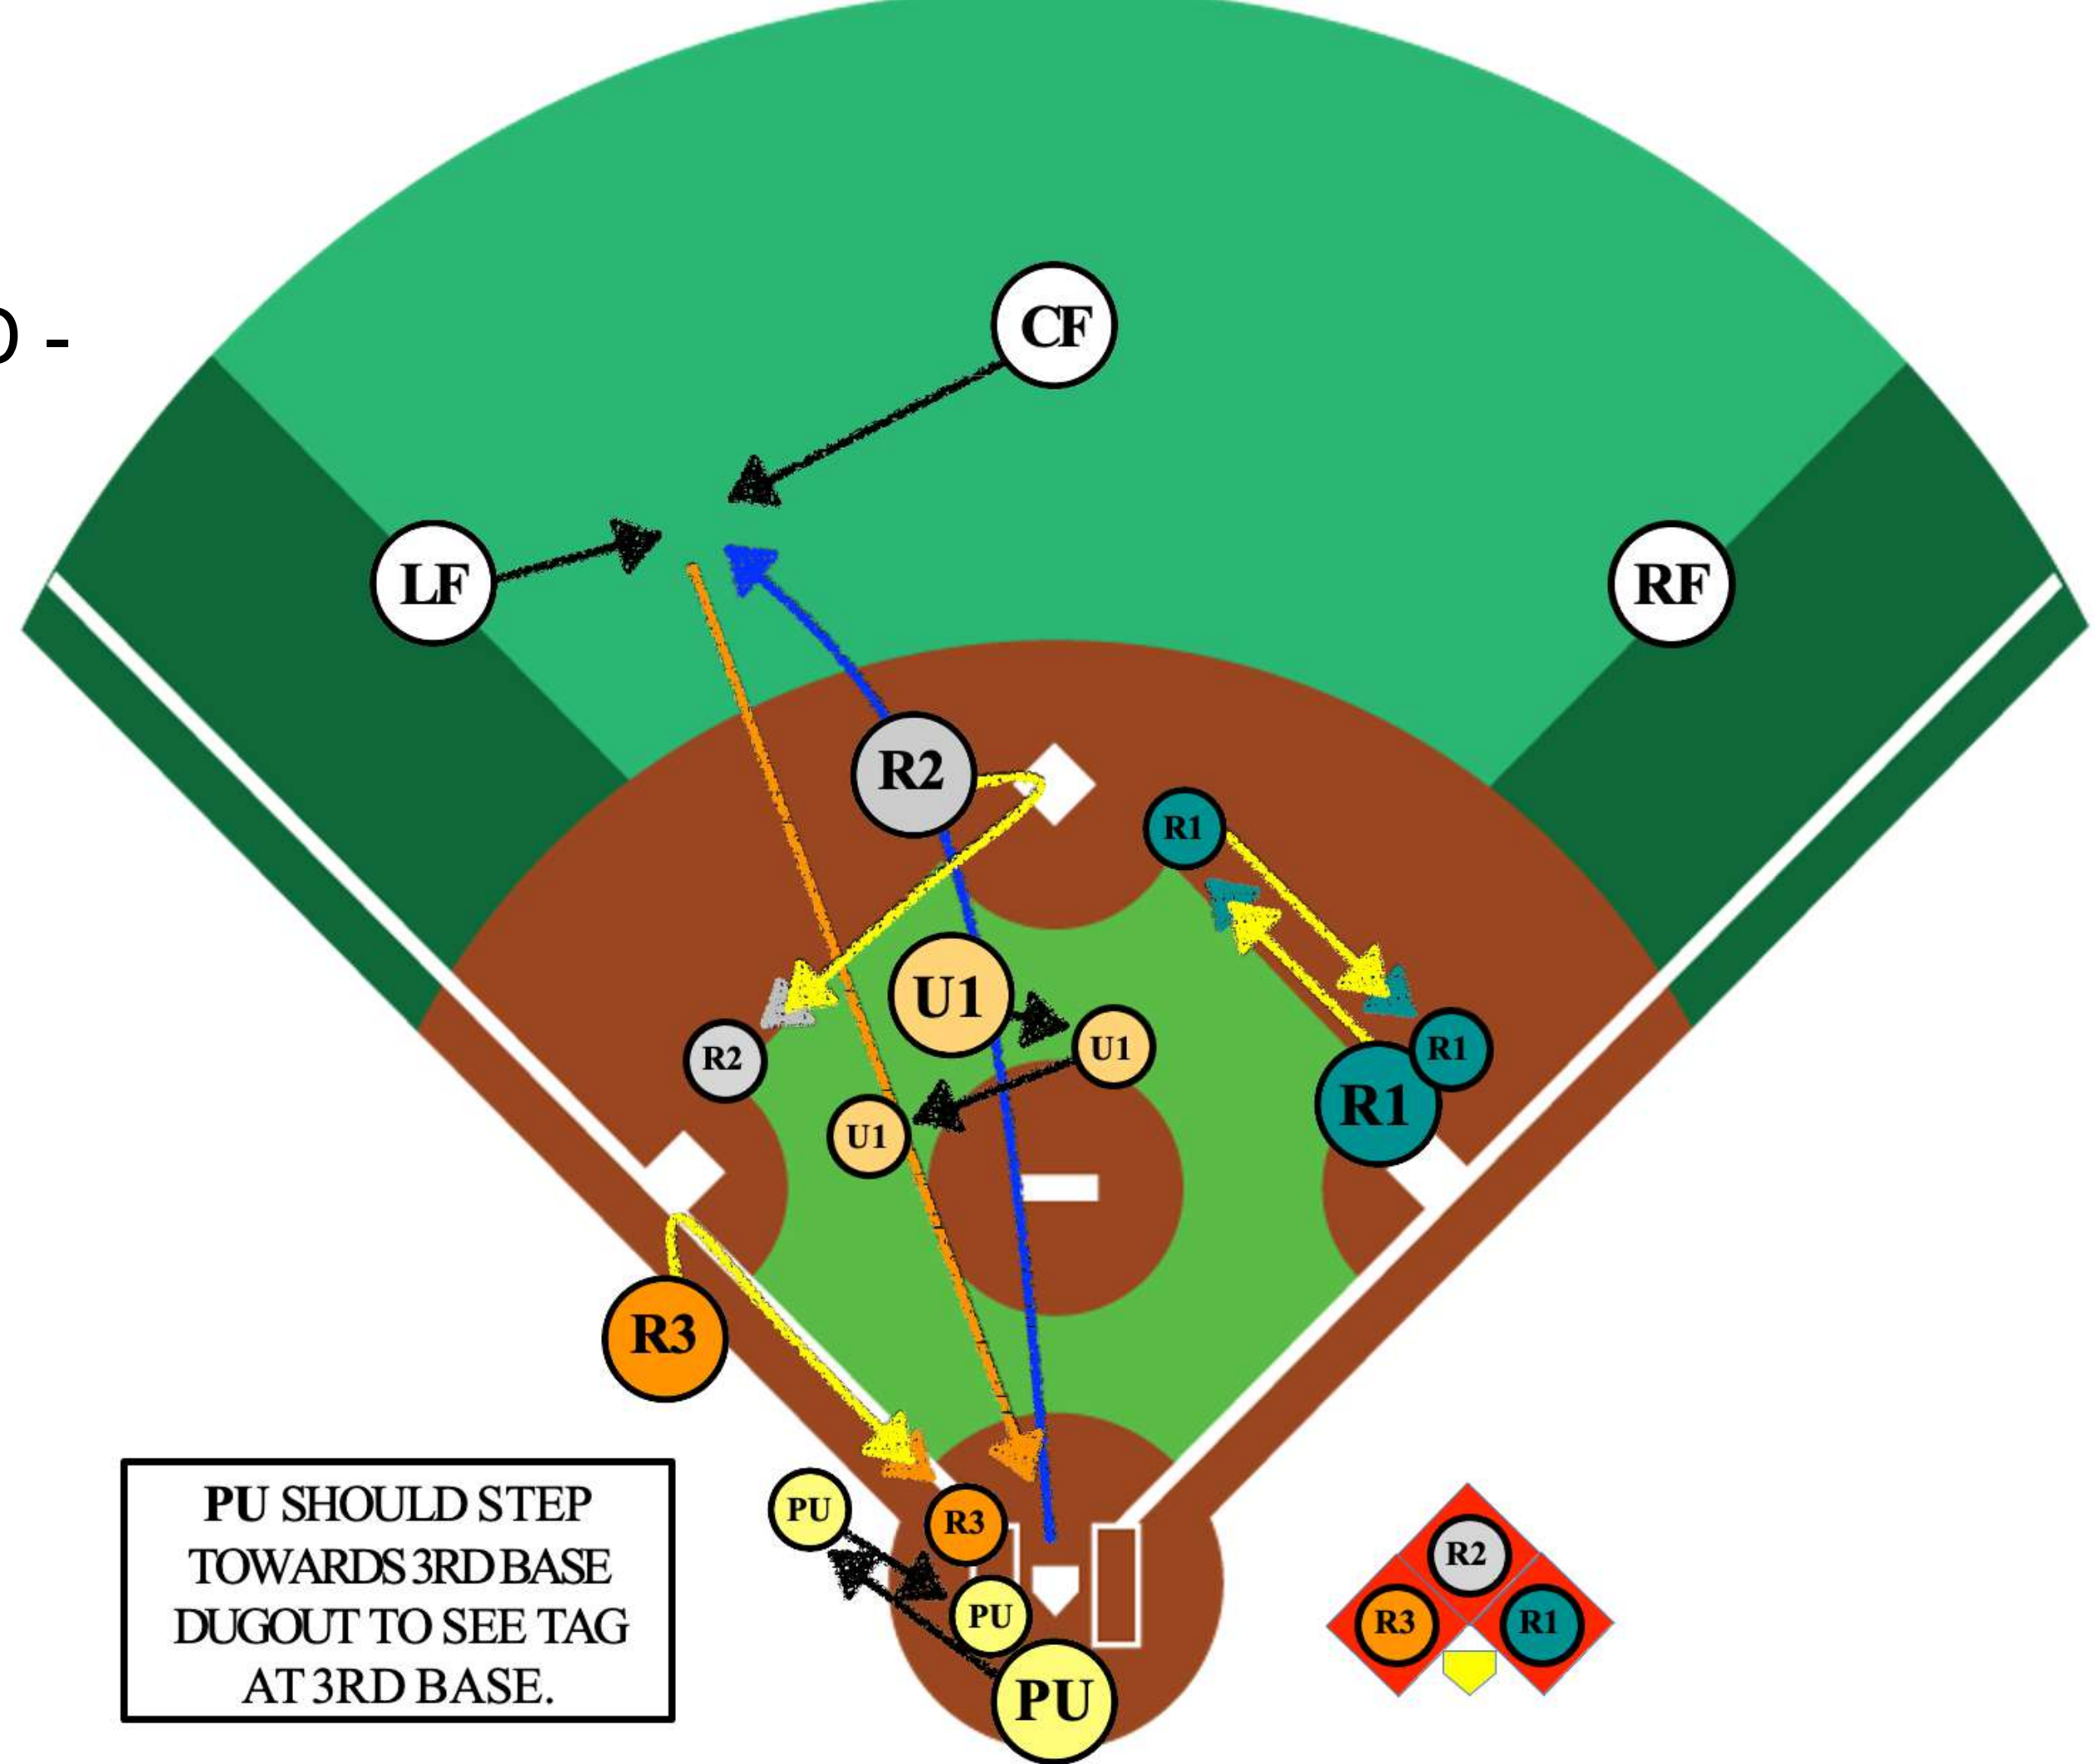

2 UMPIRE MECHANICS

FLY BALL TO LEFT|CENTER FIELD - CATCH

1. **RF** Right Field
   - **LF** Left Field
   - **CF** Center Field
   - **R1** Runner on 1st
   - **R2** Runner on 2nd
   - **R3** Runner on 3rd
   - **U1** 1st Base Umpire
   - **PU** Home Plate Umpire
2. Fly Ball **CATCH**
3. Throw
4. Runner's Path