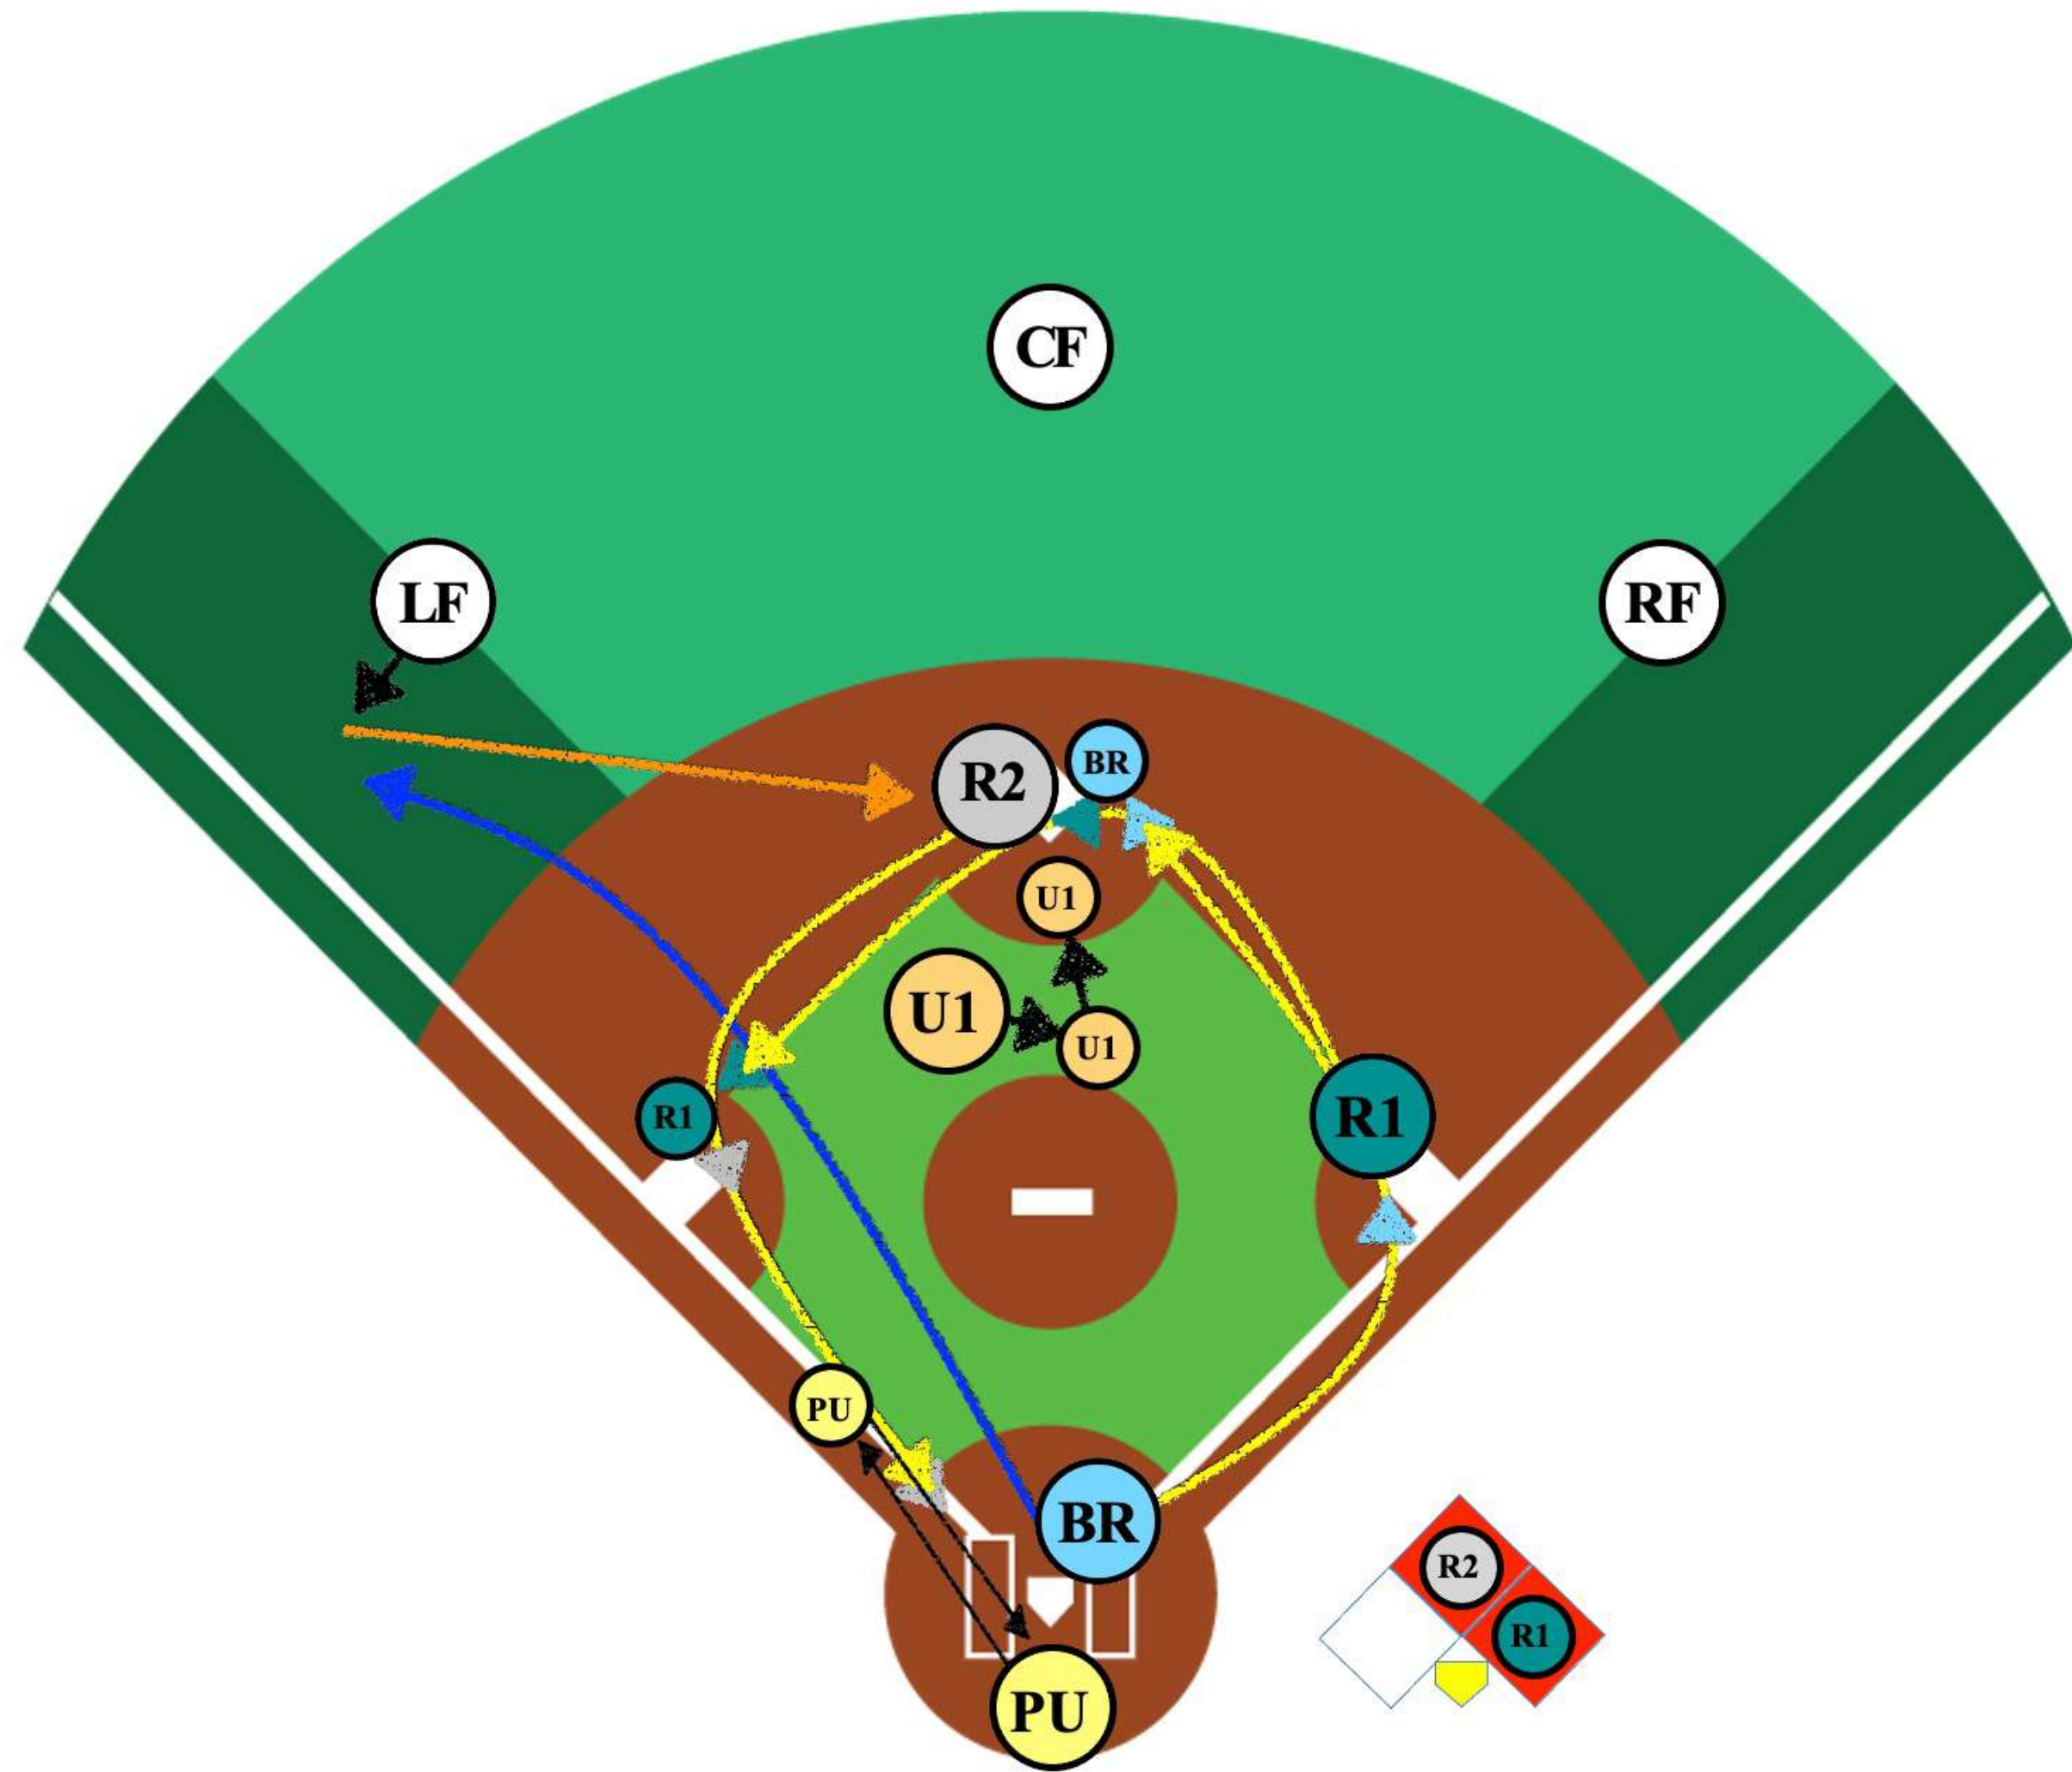

2 UMPIRE MECHANICS

FLY BALL TO LEFT FIELD - NO CATCH

1. **RF** Right Field
   - **LF** Left Field
   - **CF** Center Field
   - **BR** Batter-Runner
   - **R1** Runner on 1st
   - **R2** Runner on 2nd
   - **U1** 1st Base Umpire
   - **PU** Plate Umpire
2. ↗ Fly Ball **NO CATCH**
   → Throw
   → Runner's path