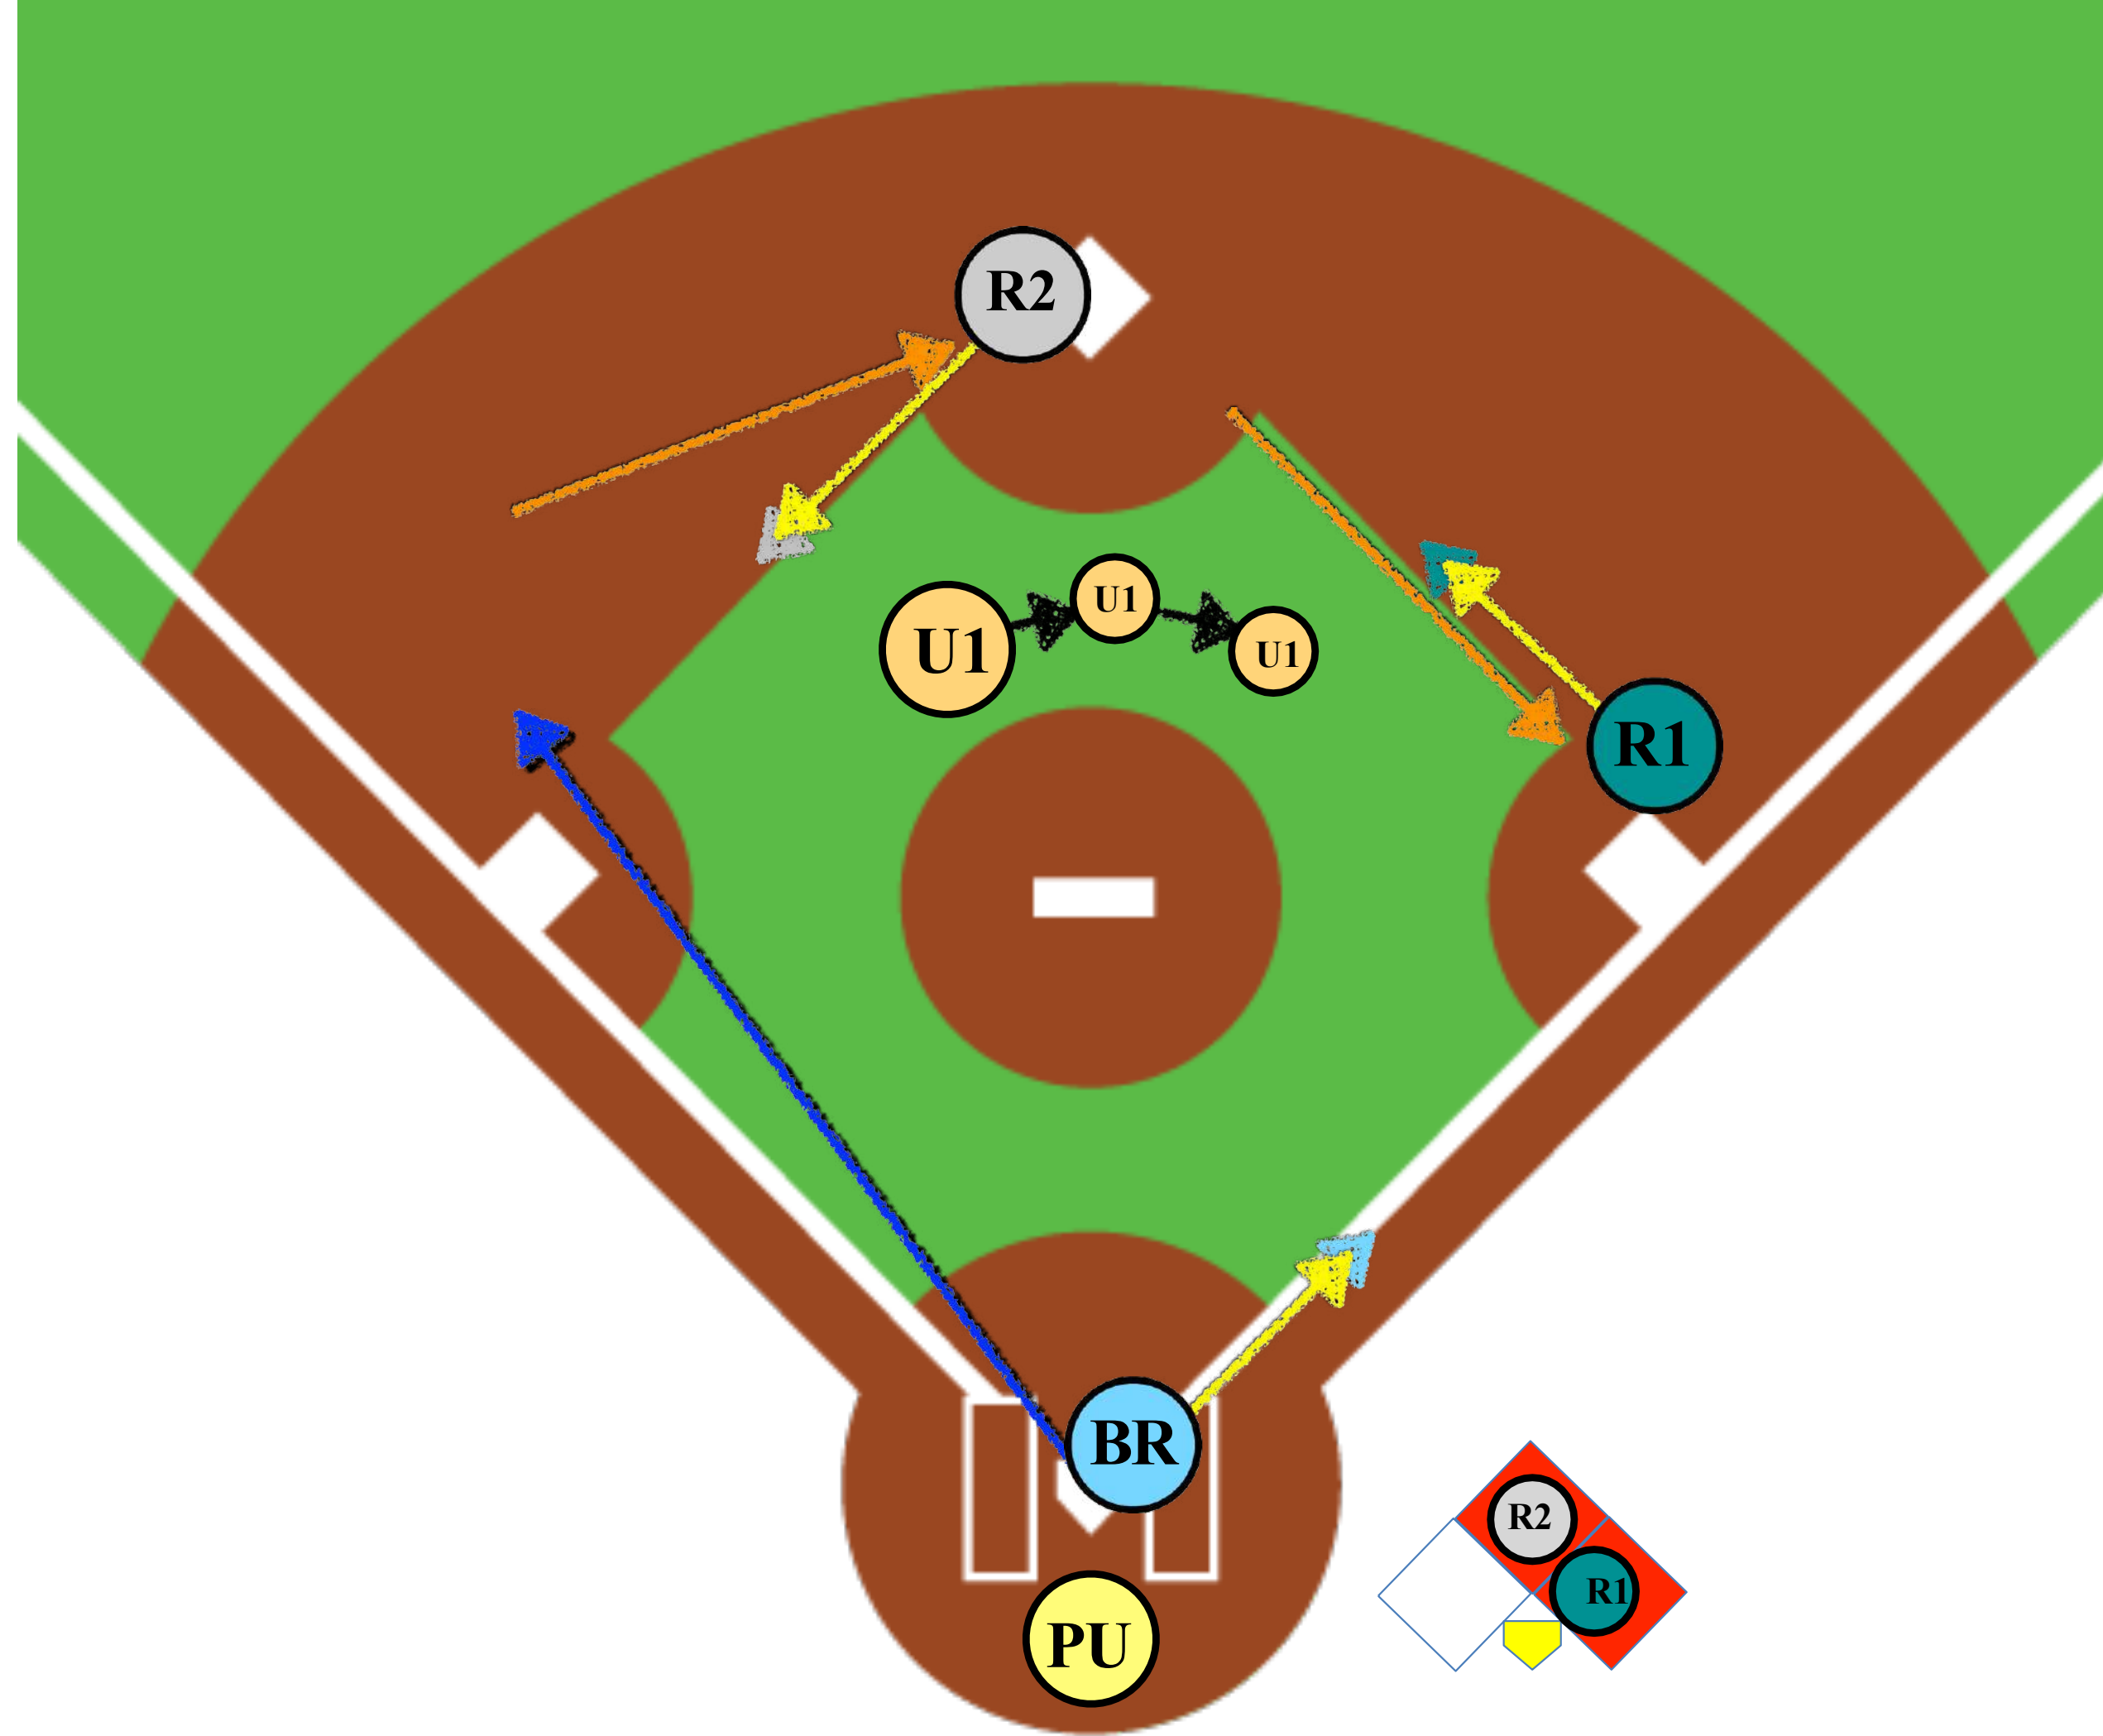

2 UMPIRE MECHANICS

DOUBLE PLAY

- Throw
- Ground Ball
- Runner's path
- **BR** Batter-Runner
- **R1** Runner on 1st
- **R2** Runner on 2nd
- **U1** 1st Base Umpire
- **PU** Home Plate Umpire