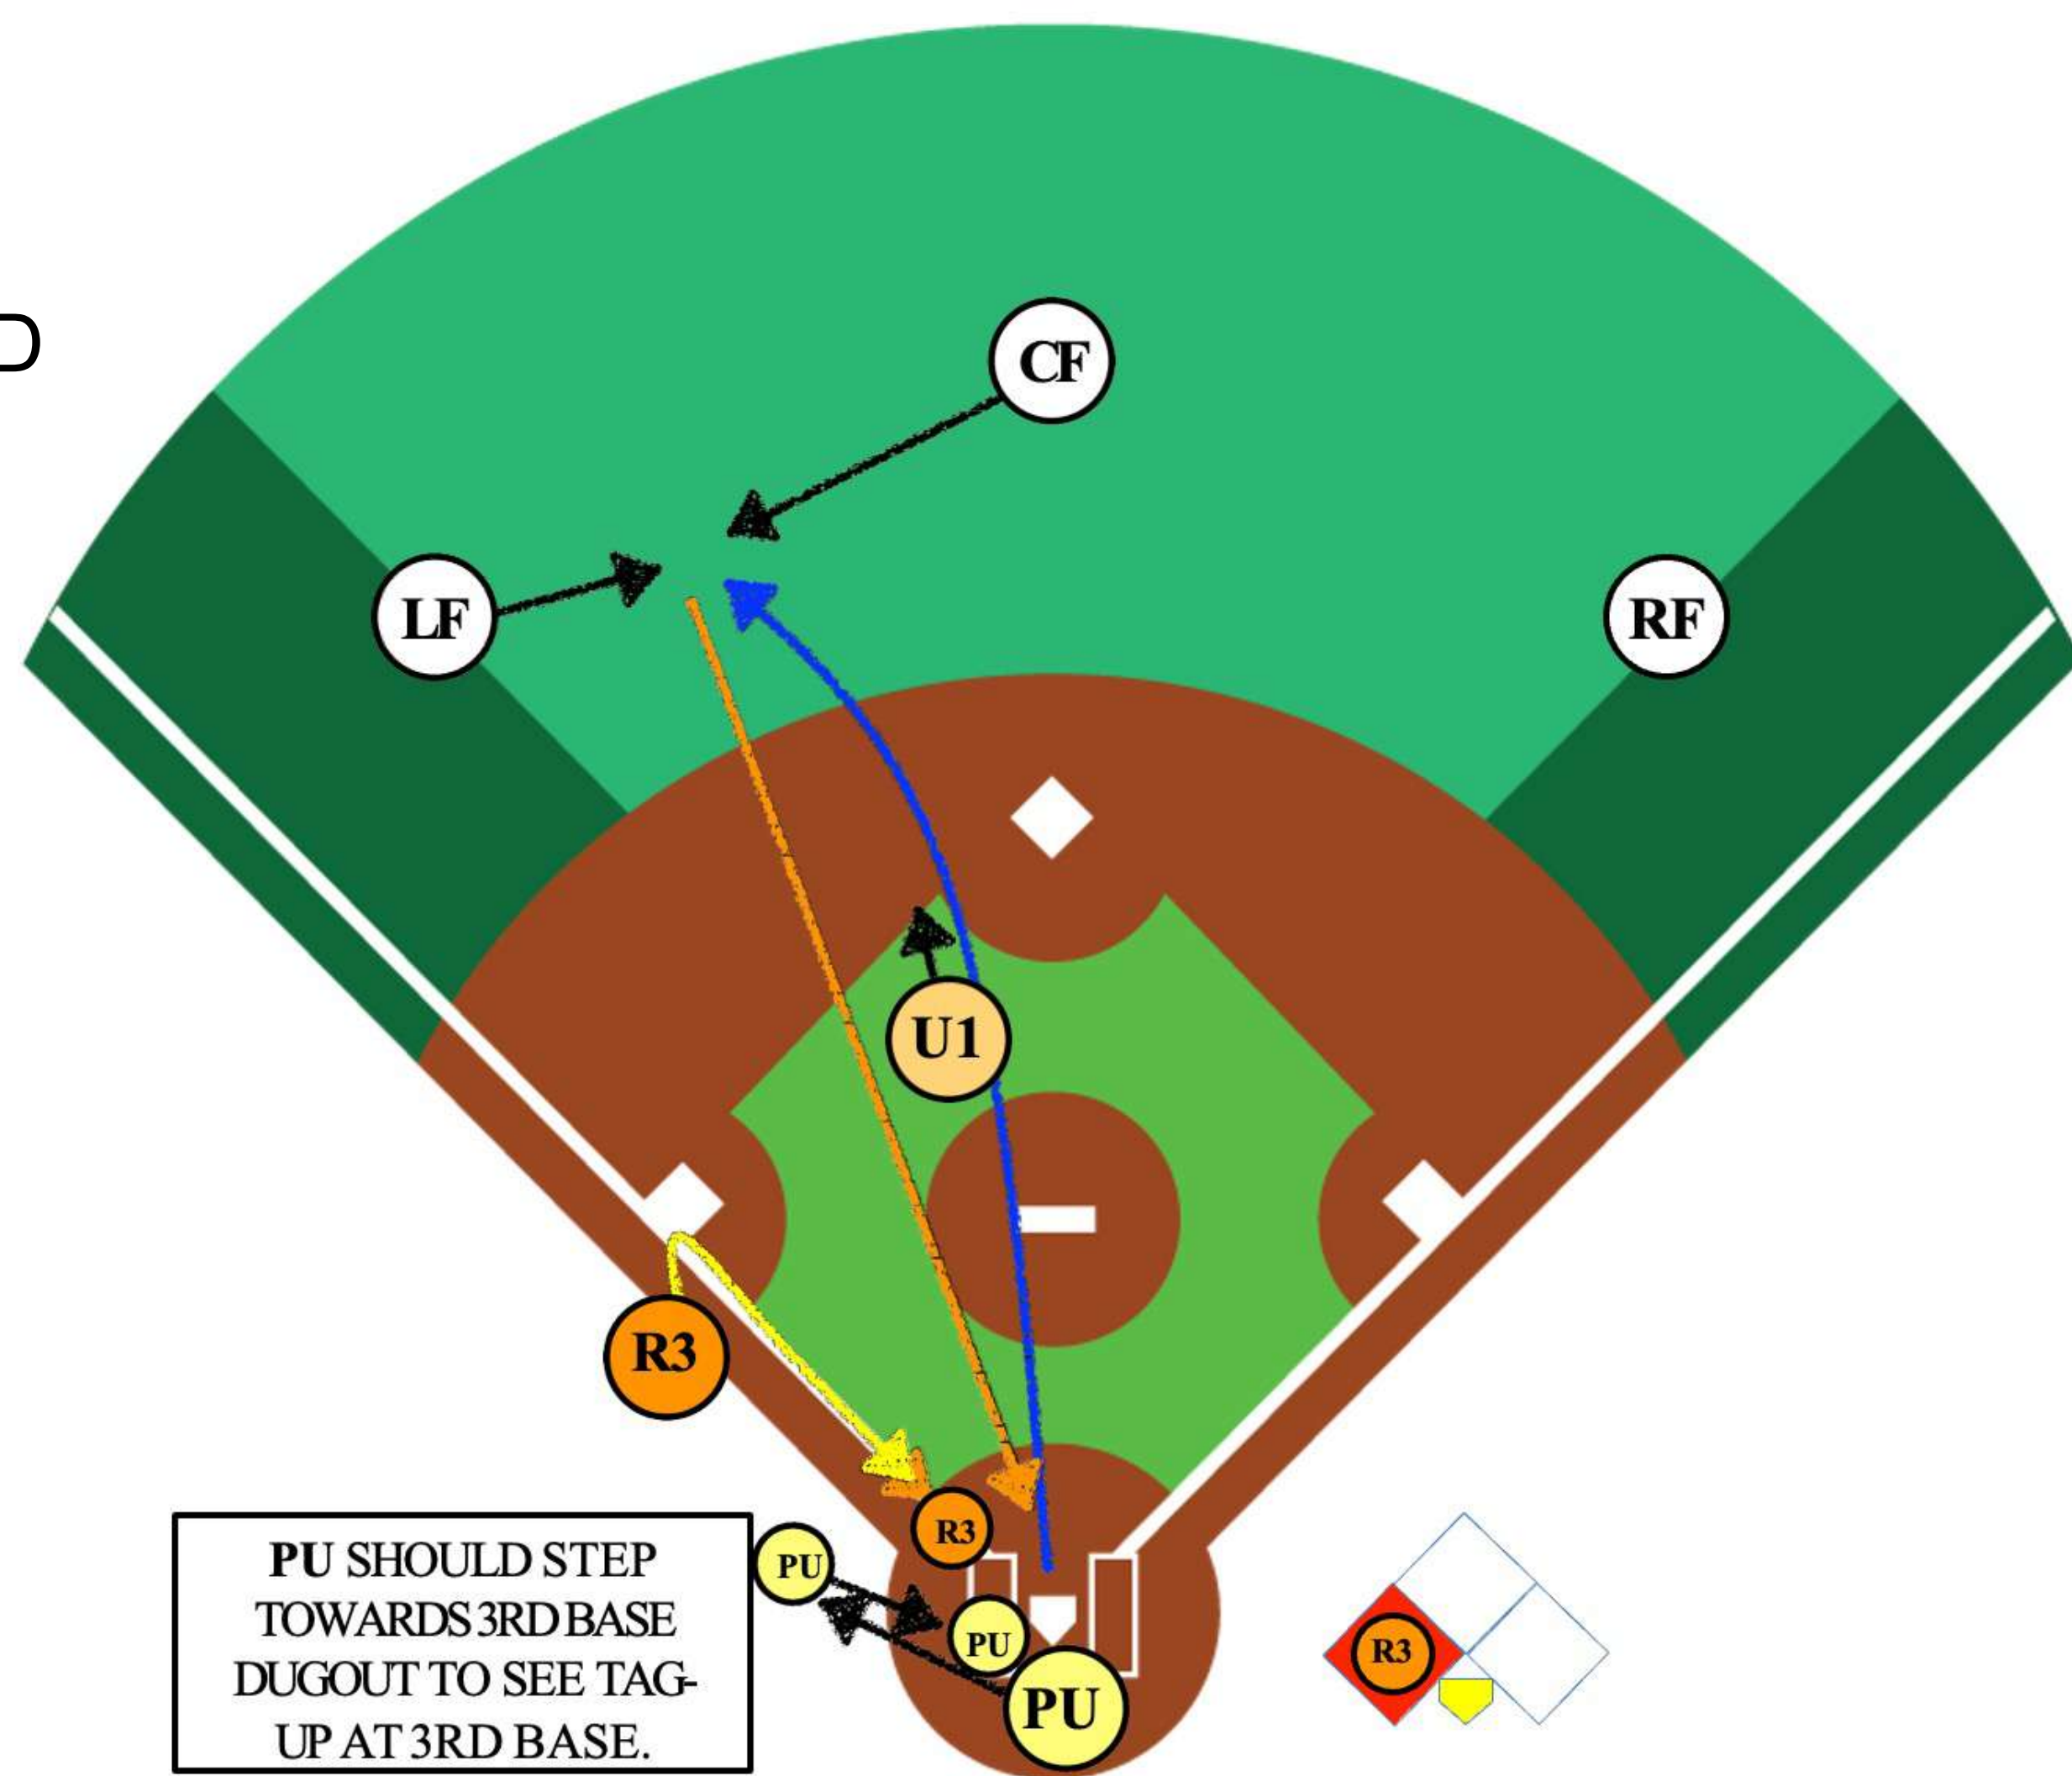

PU SHOULD STEP TOWARDS 3RD BASE DUGOUT TO SEE TAG-UP AT 3RD BASE.