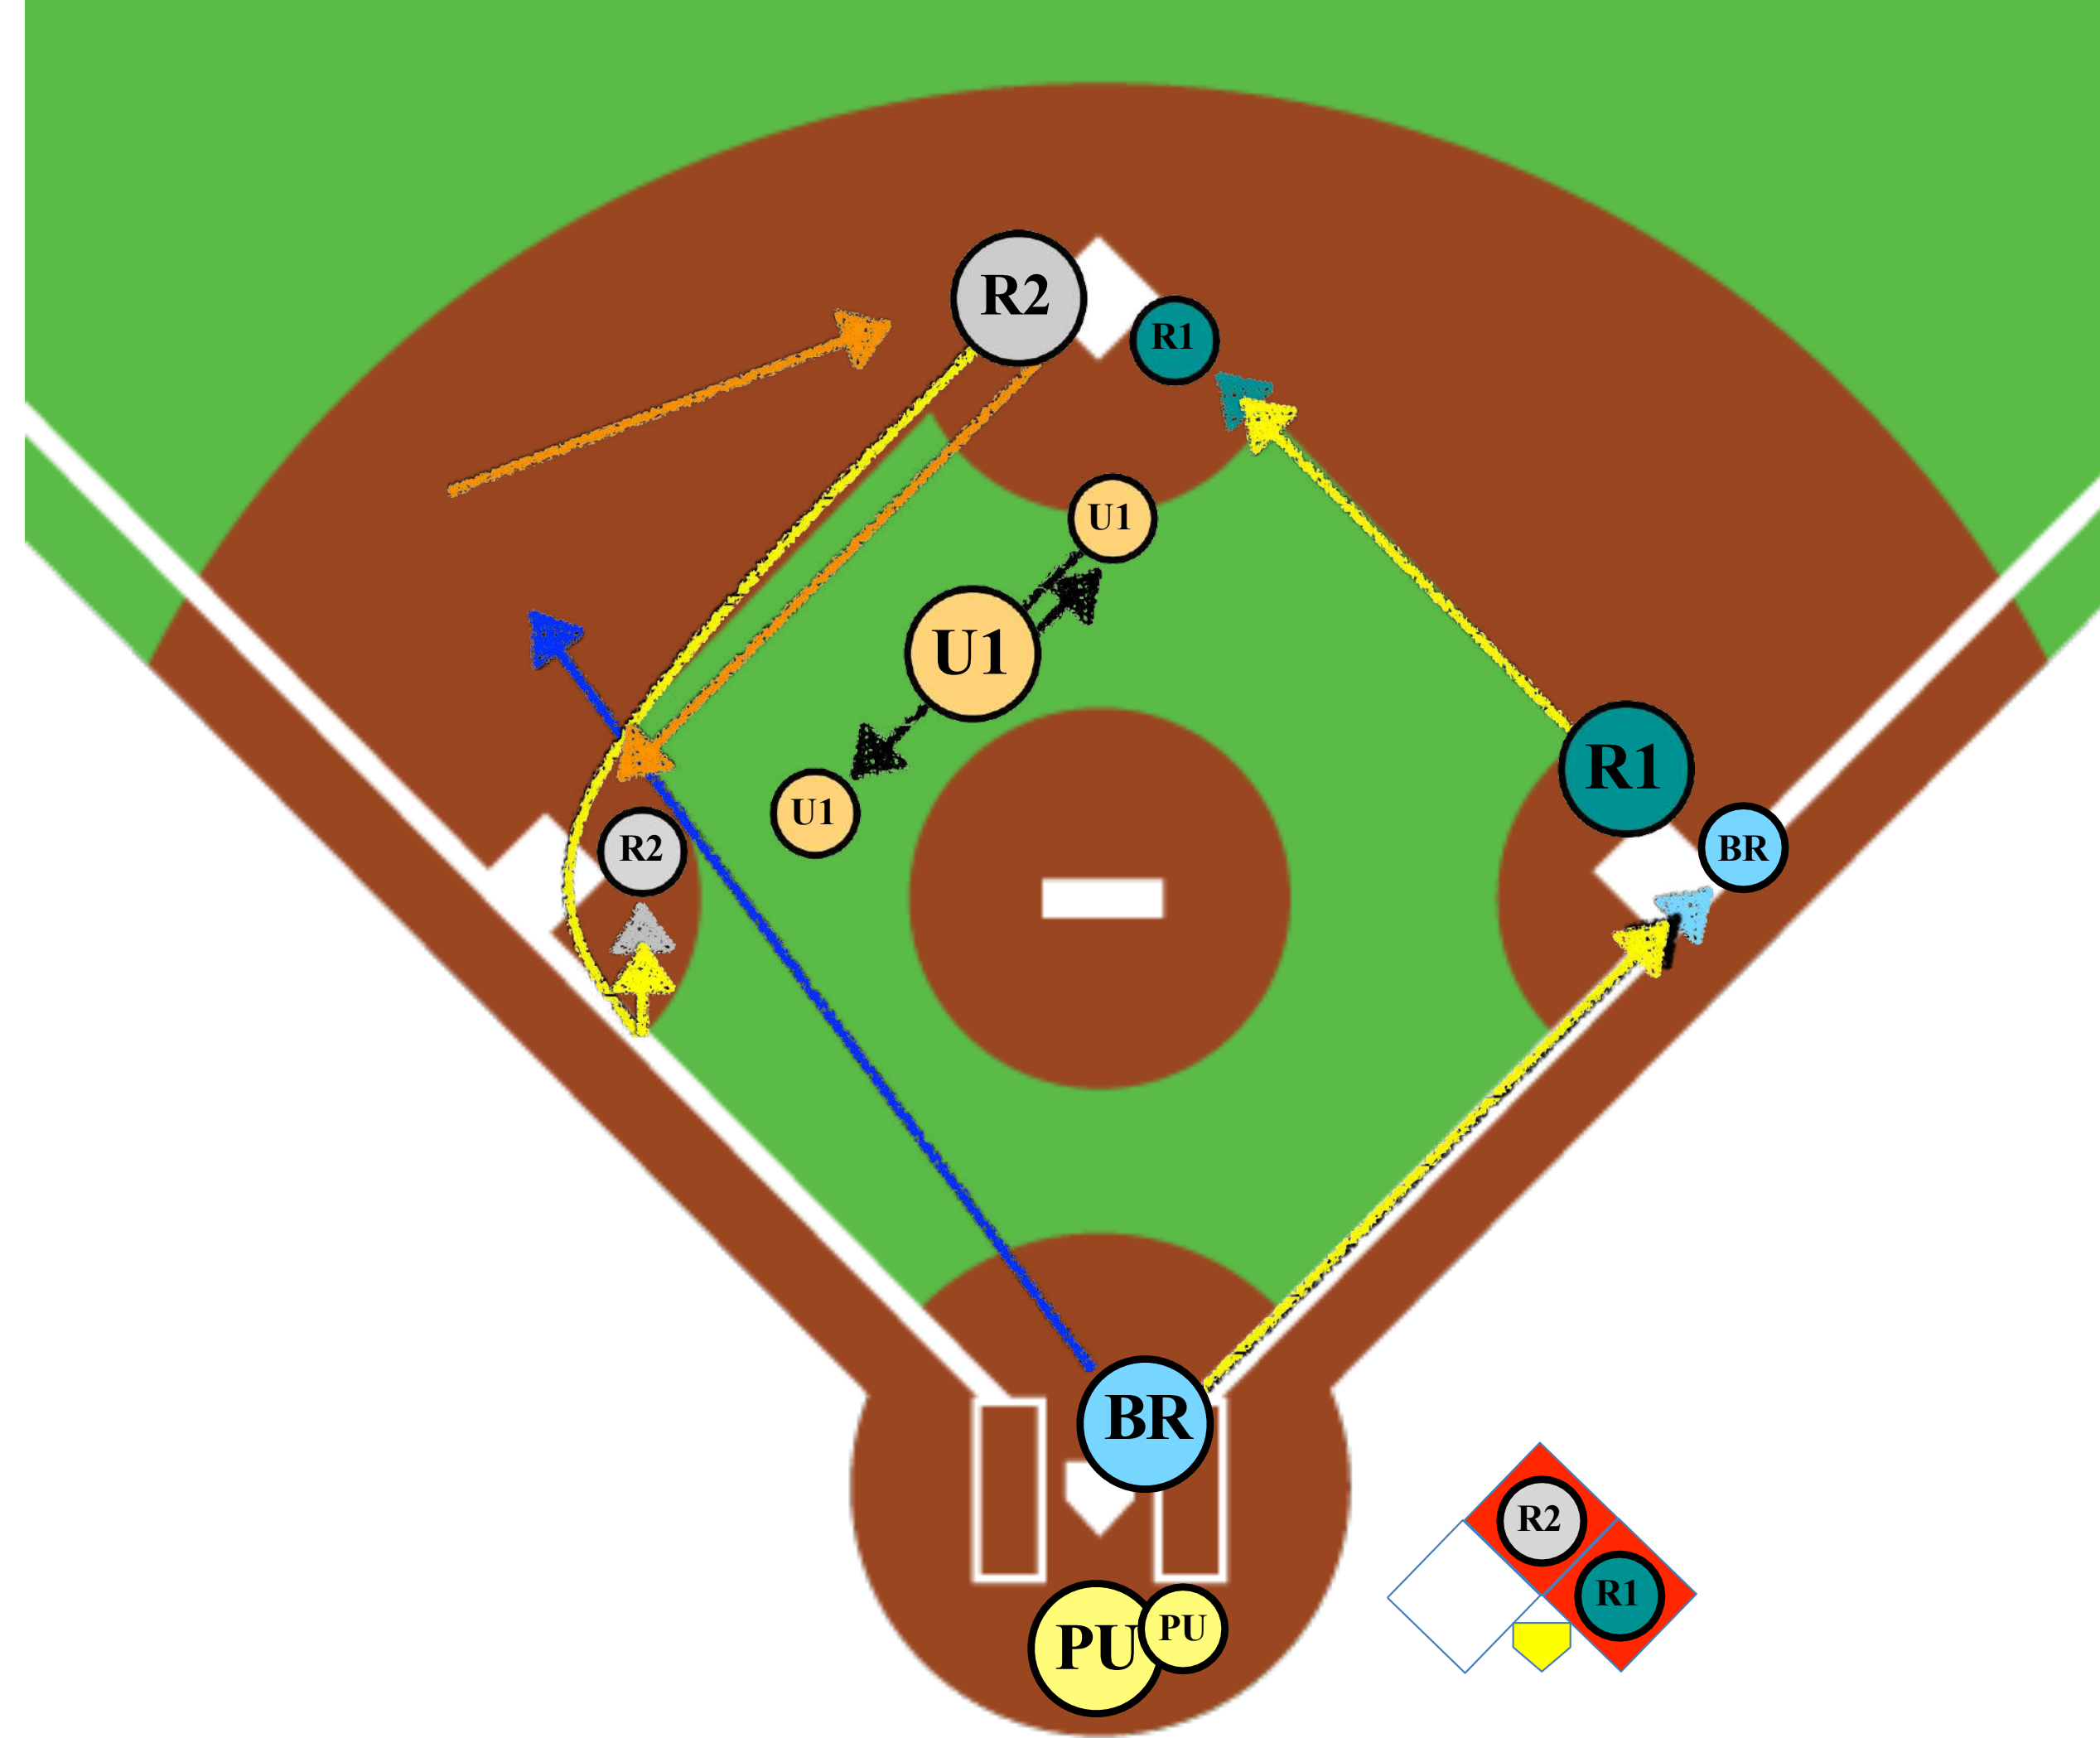

2 UMPIRE MECHANICS PLAYS WITHIN THE INFIELD

- Throw
- Ground Ball
- Runner's path
- **BR** Batter-Runner
- **R1** Runner on 1st
- **R2** Runner on 2nd
- **U1** 1st Base Umpire
- **PU** Home Plate Umpire