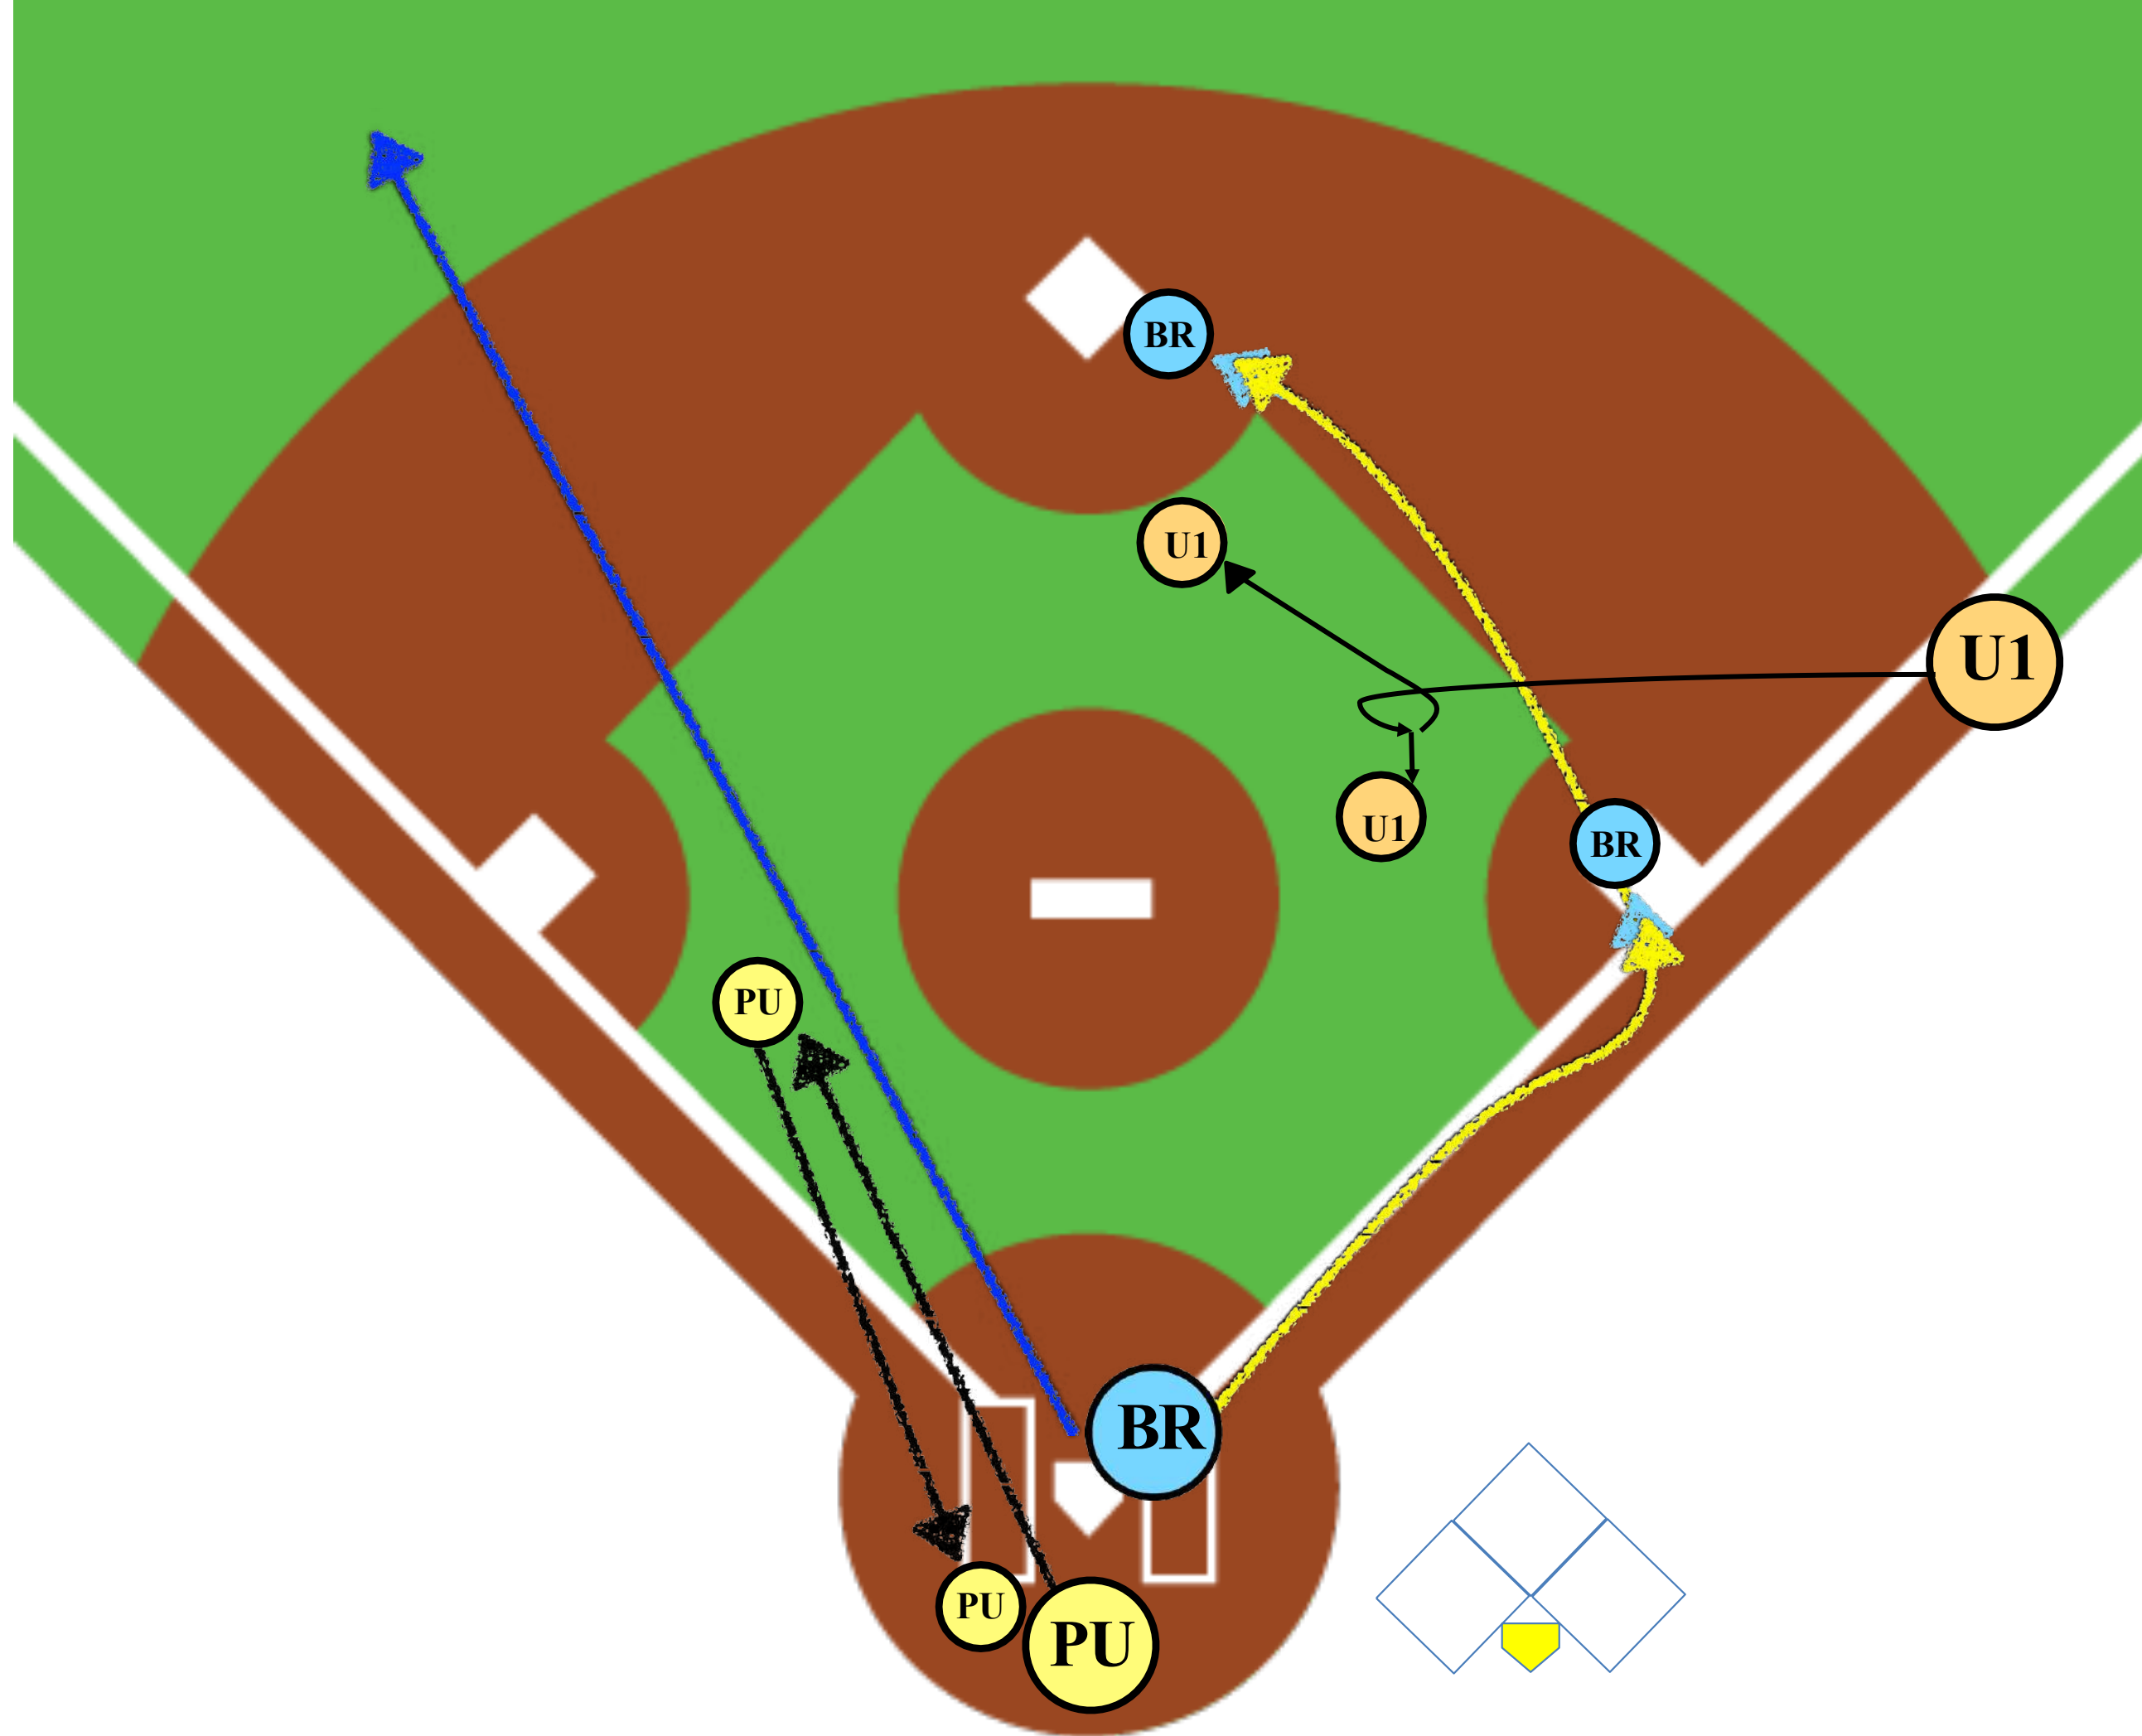

2 UMPIRE MECHANICS

CLEAN HIT TO THE OUTFIELD

- SINGLE

U1 PIVOTS, CHECKS RUNNER AND DROPS TOWARDS MIDPOINT OF THE 45 FOOT LINE

- DOUBLE

U1 PIVOTS AND CONTINUES WITH BR

Ground Ball

Runner's Path

Single

Ground Ball

BR Batter-Runner

U1 1st Base Umpire

PU Home Plate Umpire