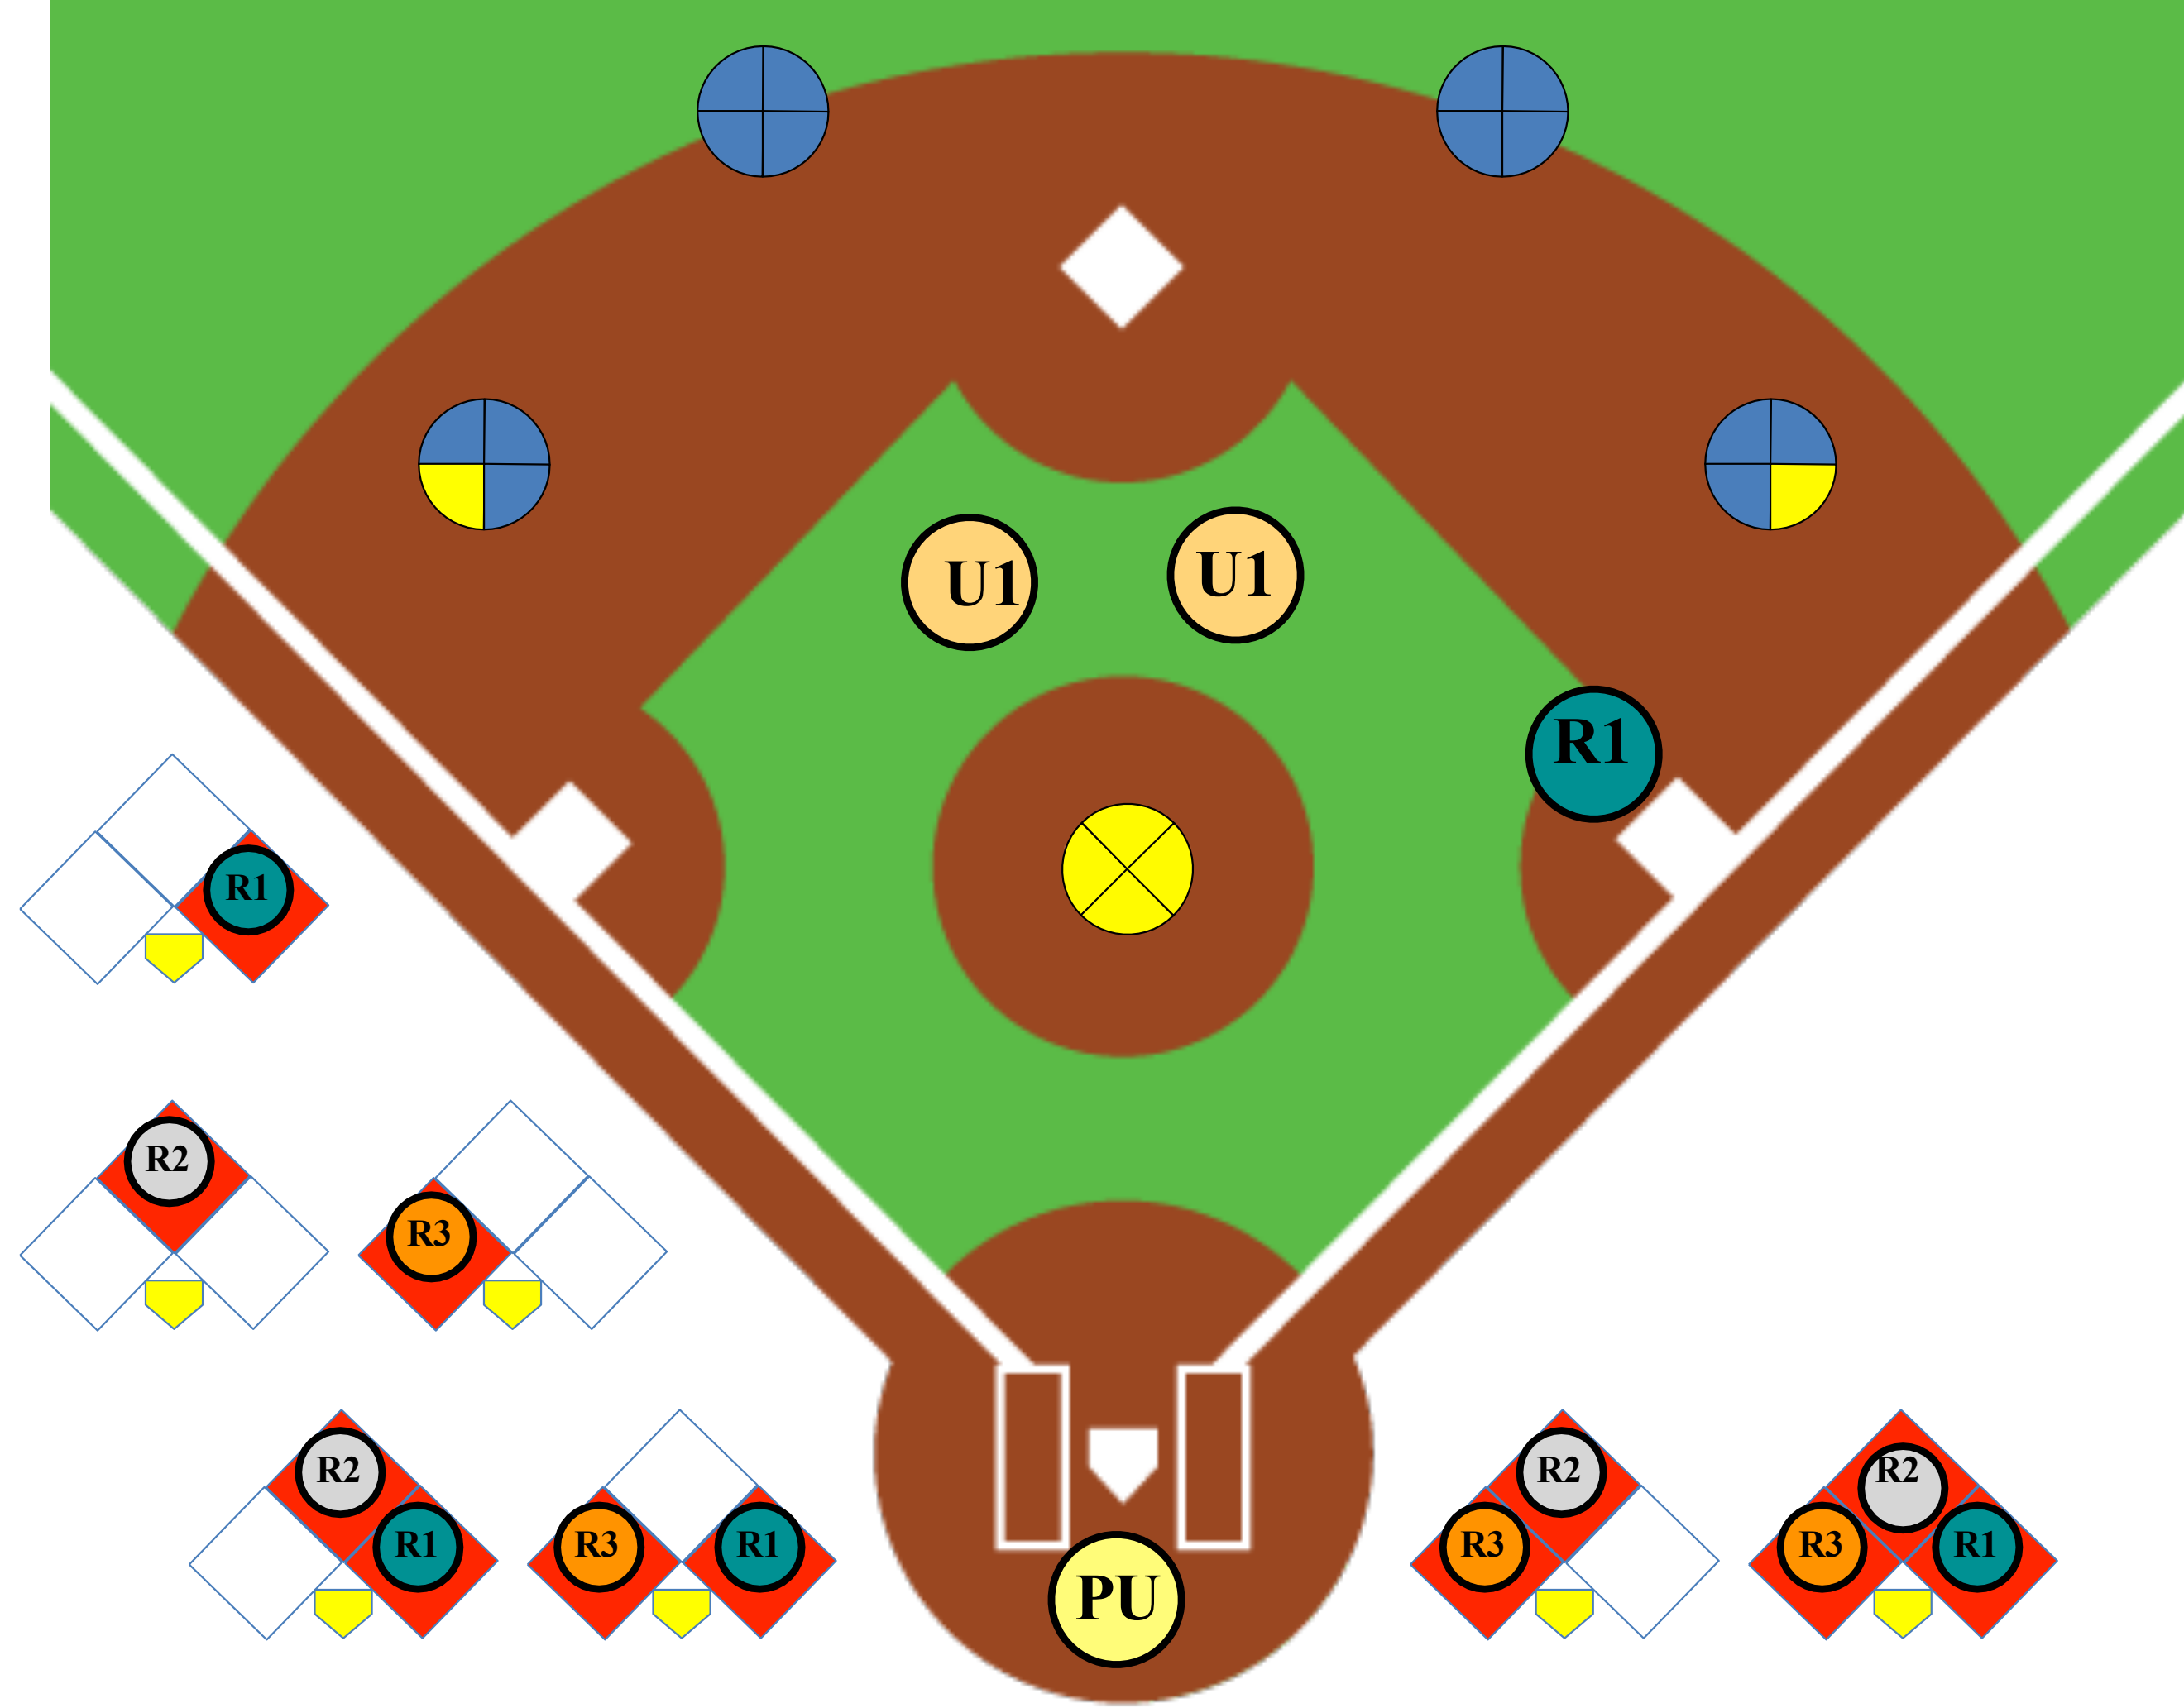

2 UMPIRE MECHANICS

INFIELD CATCH COVERAGE WITH RUNNERS ON BASE

- 1st Base Umpire
- Home Plate Umpire
- Runner on 1st
- 1st Base Umpire
- Home Plate Umpire