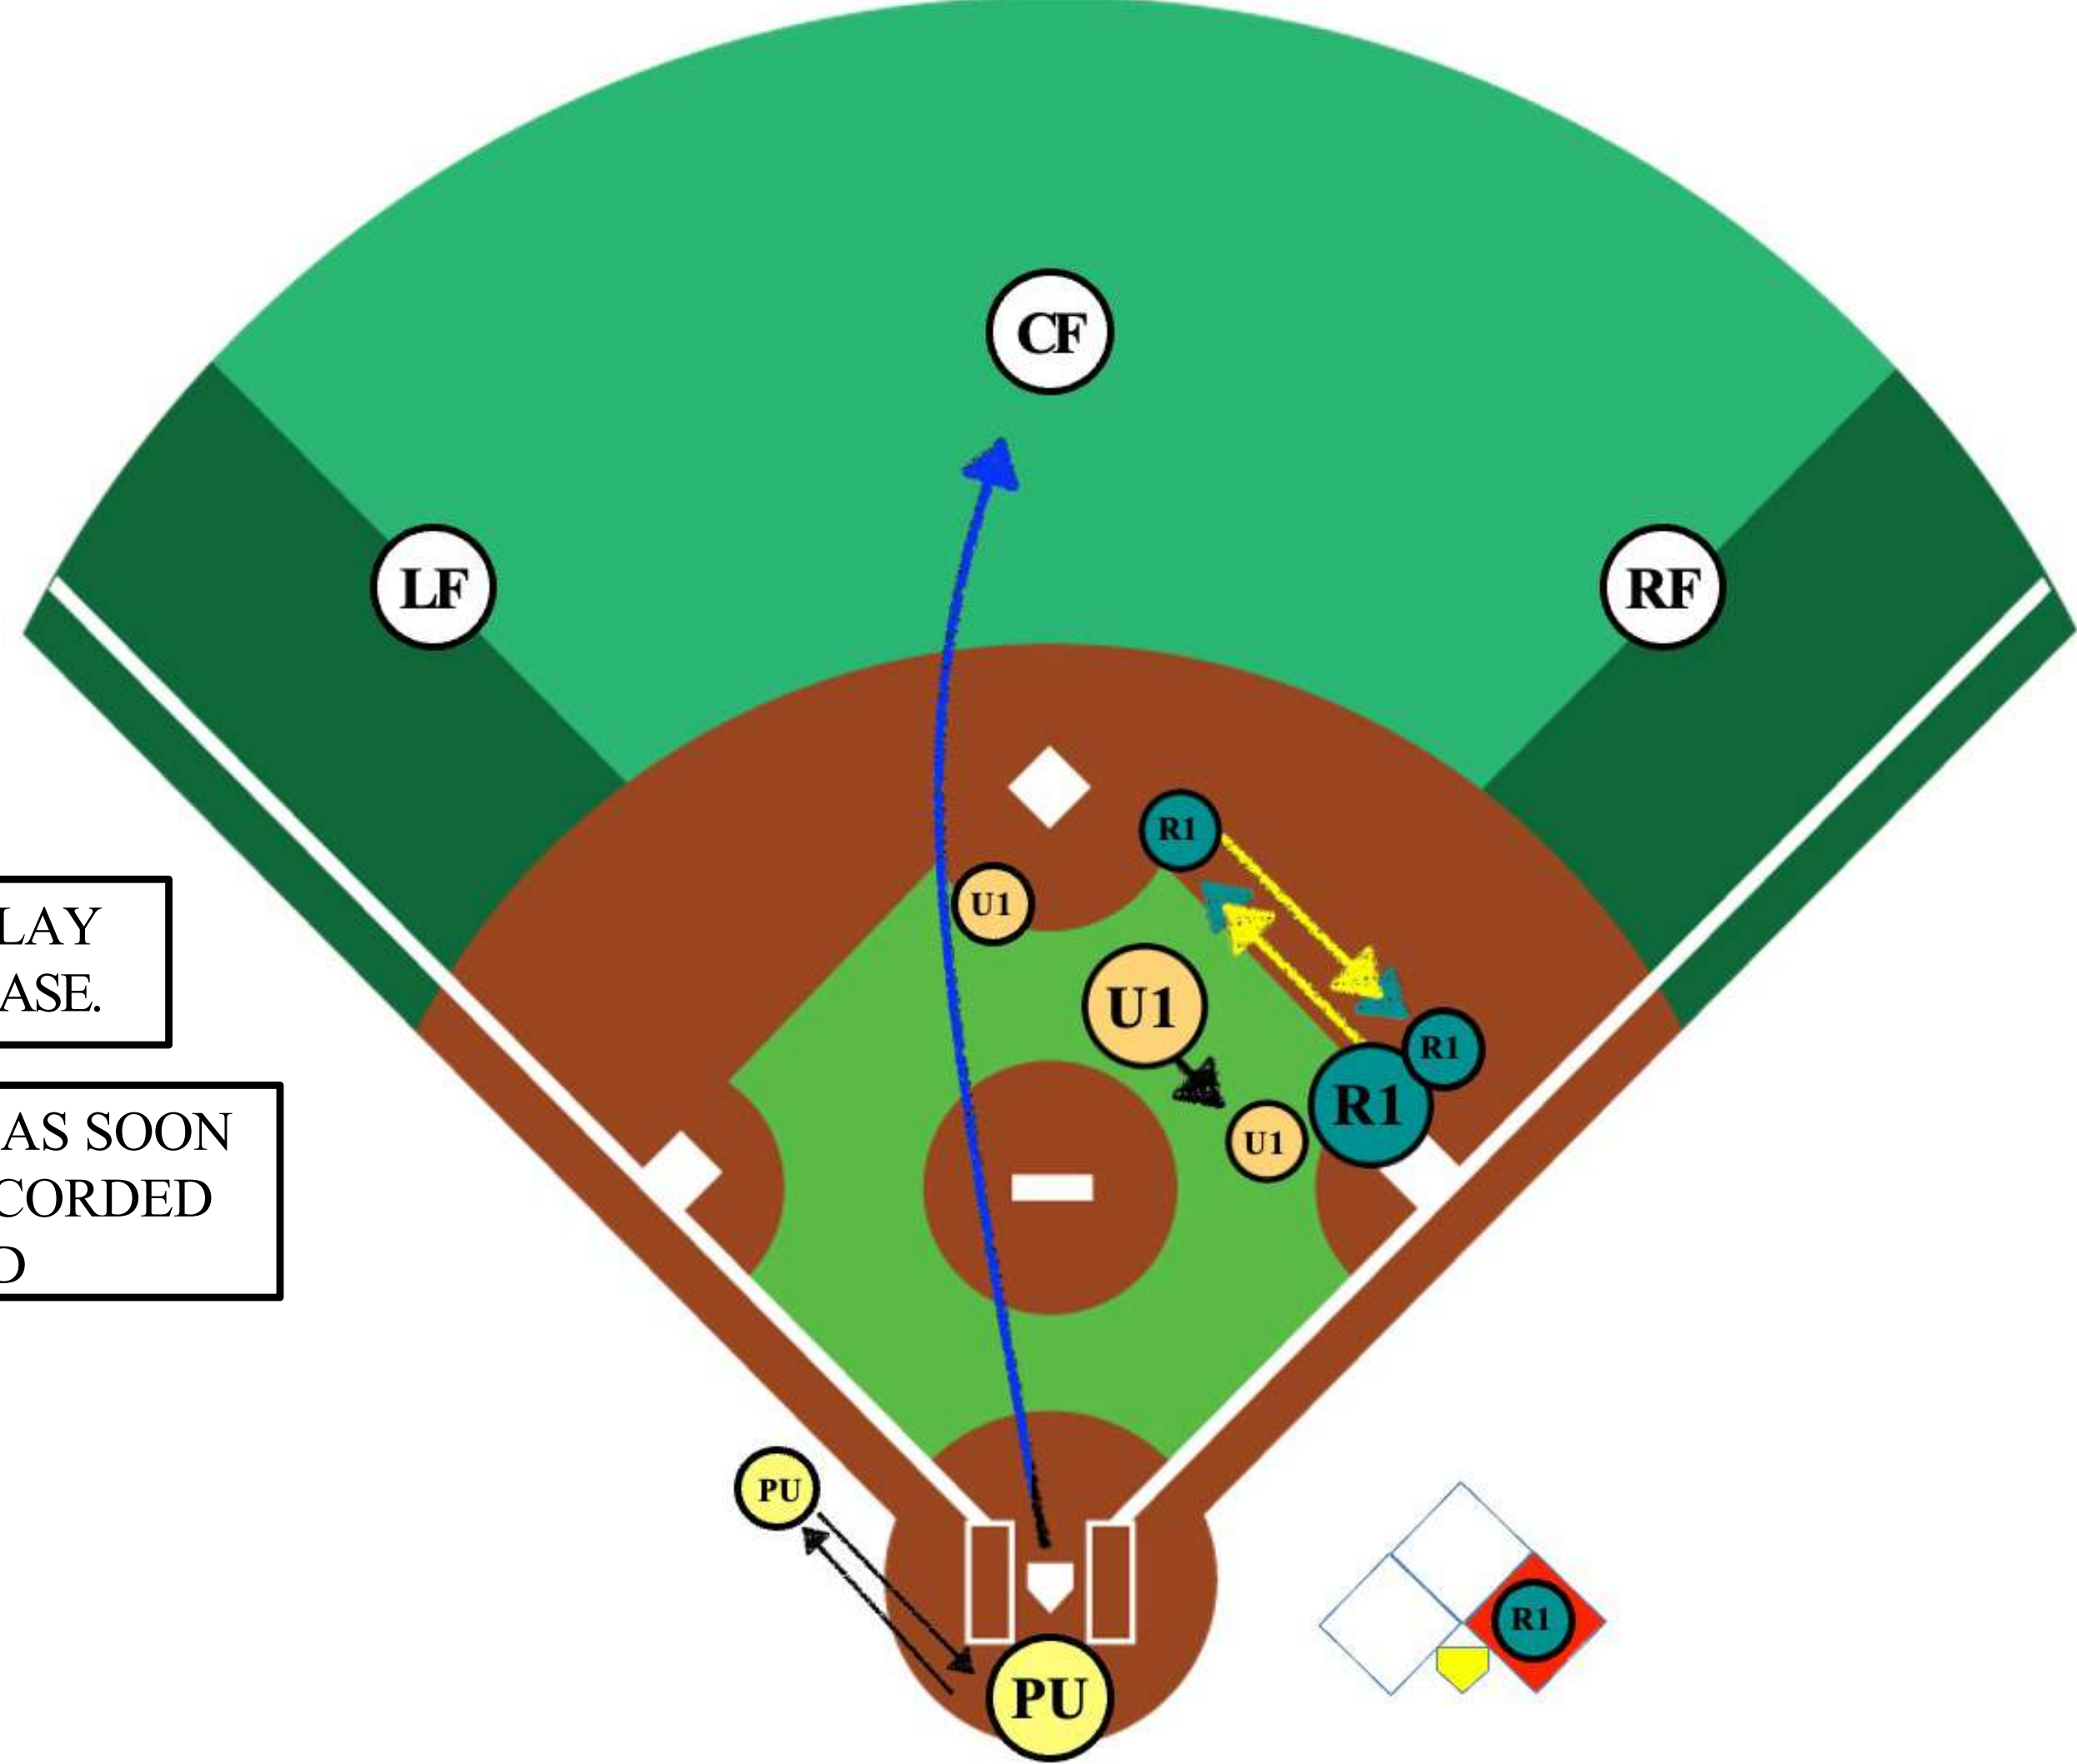

2 UMPIRE MECHANICS

FLY BALL TO CENTER FIELD - CATCH

- Runner's Path
- Fly Ball CATCH
- Right Field
- Center Field
- Left Field
- Runner on 1st
- 1st Base Umpire
- Home Plate Umpire

U1 HAS THE PLAY BACK AT 1ST BASE.

PU RETREATS AS SOON AS OUT IS RECORDED AT 2ND