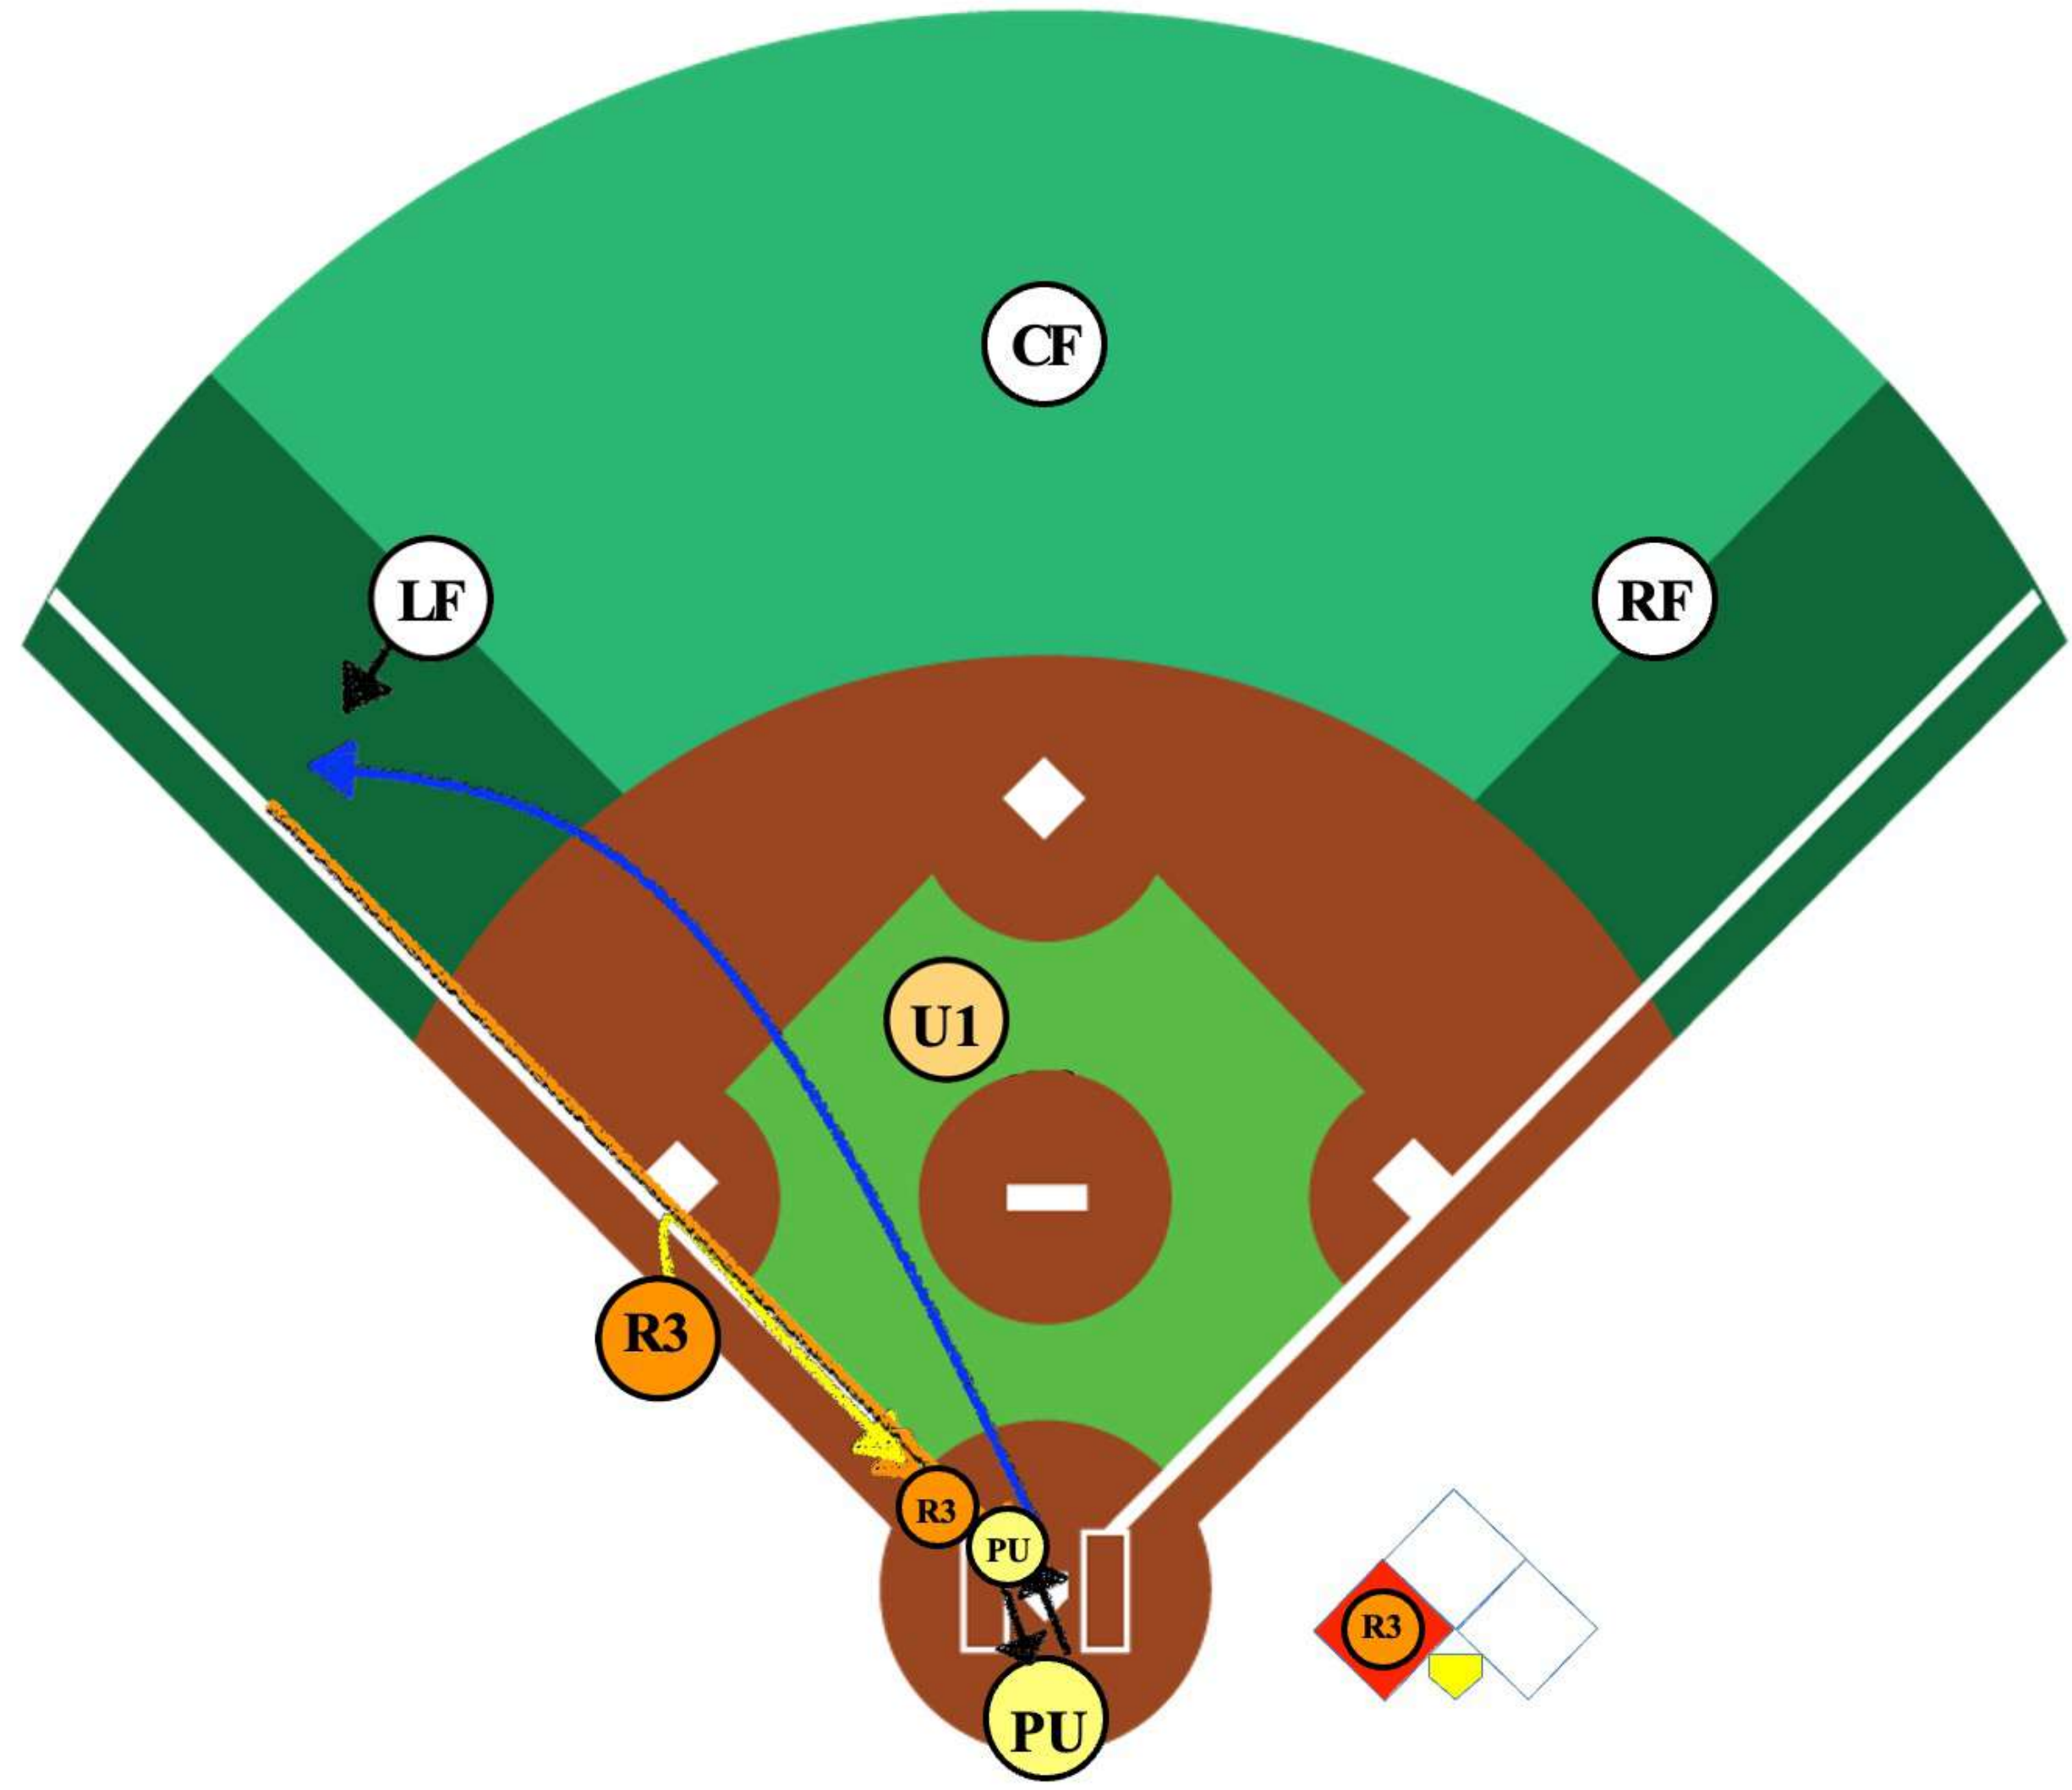

2 UMPIRE MECHANICS

FLYBALL TO LEFT FIELD LINE CATCH

- **RF** Right Field
- **LF** Left Field
- **CF** Center Field
- **U1** 1st Base Umpire
- **PU** Home Plate Umpire
- **R3** Runner on 3rd
- **Throw** (Orange arrow)
- **Fly Ball CATCH** (Blue arrow)
- **Runner's Path** (Yellow arrow)