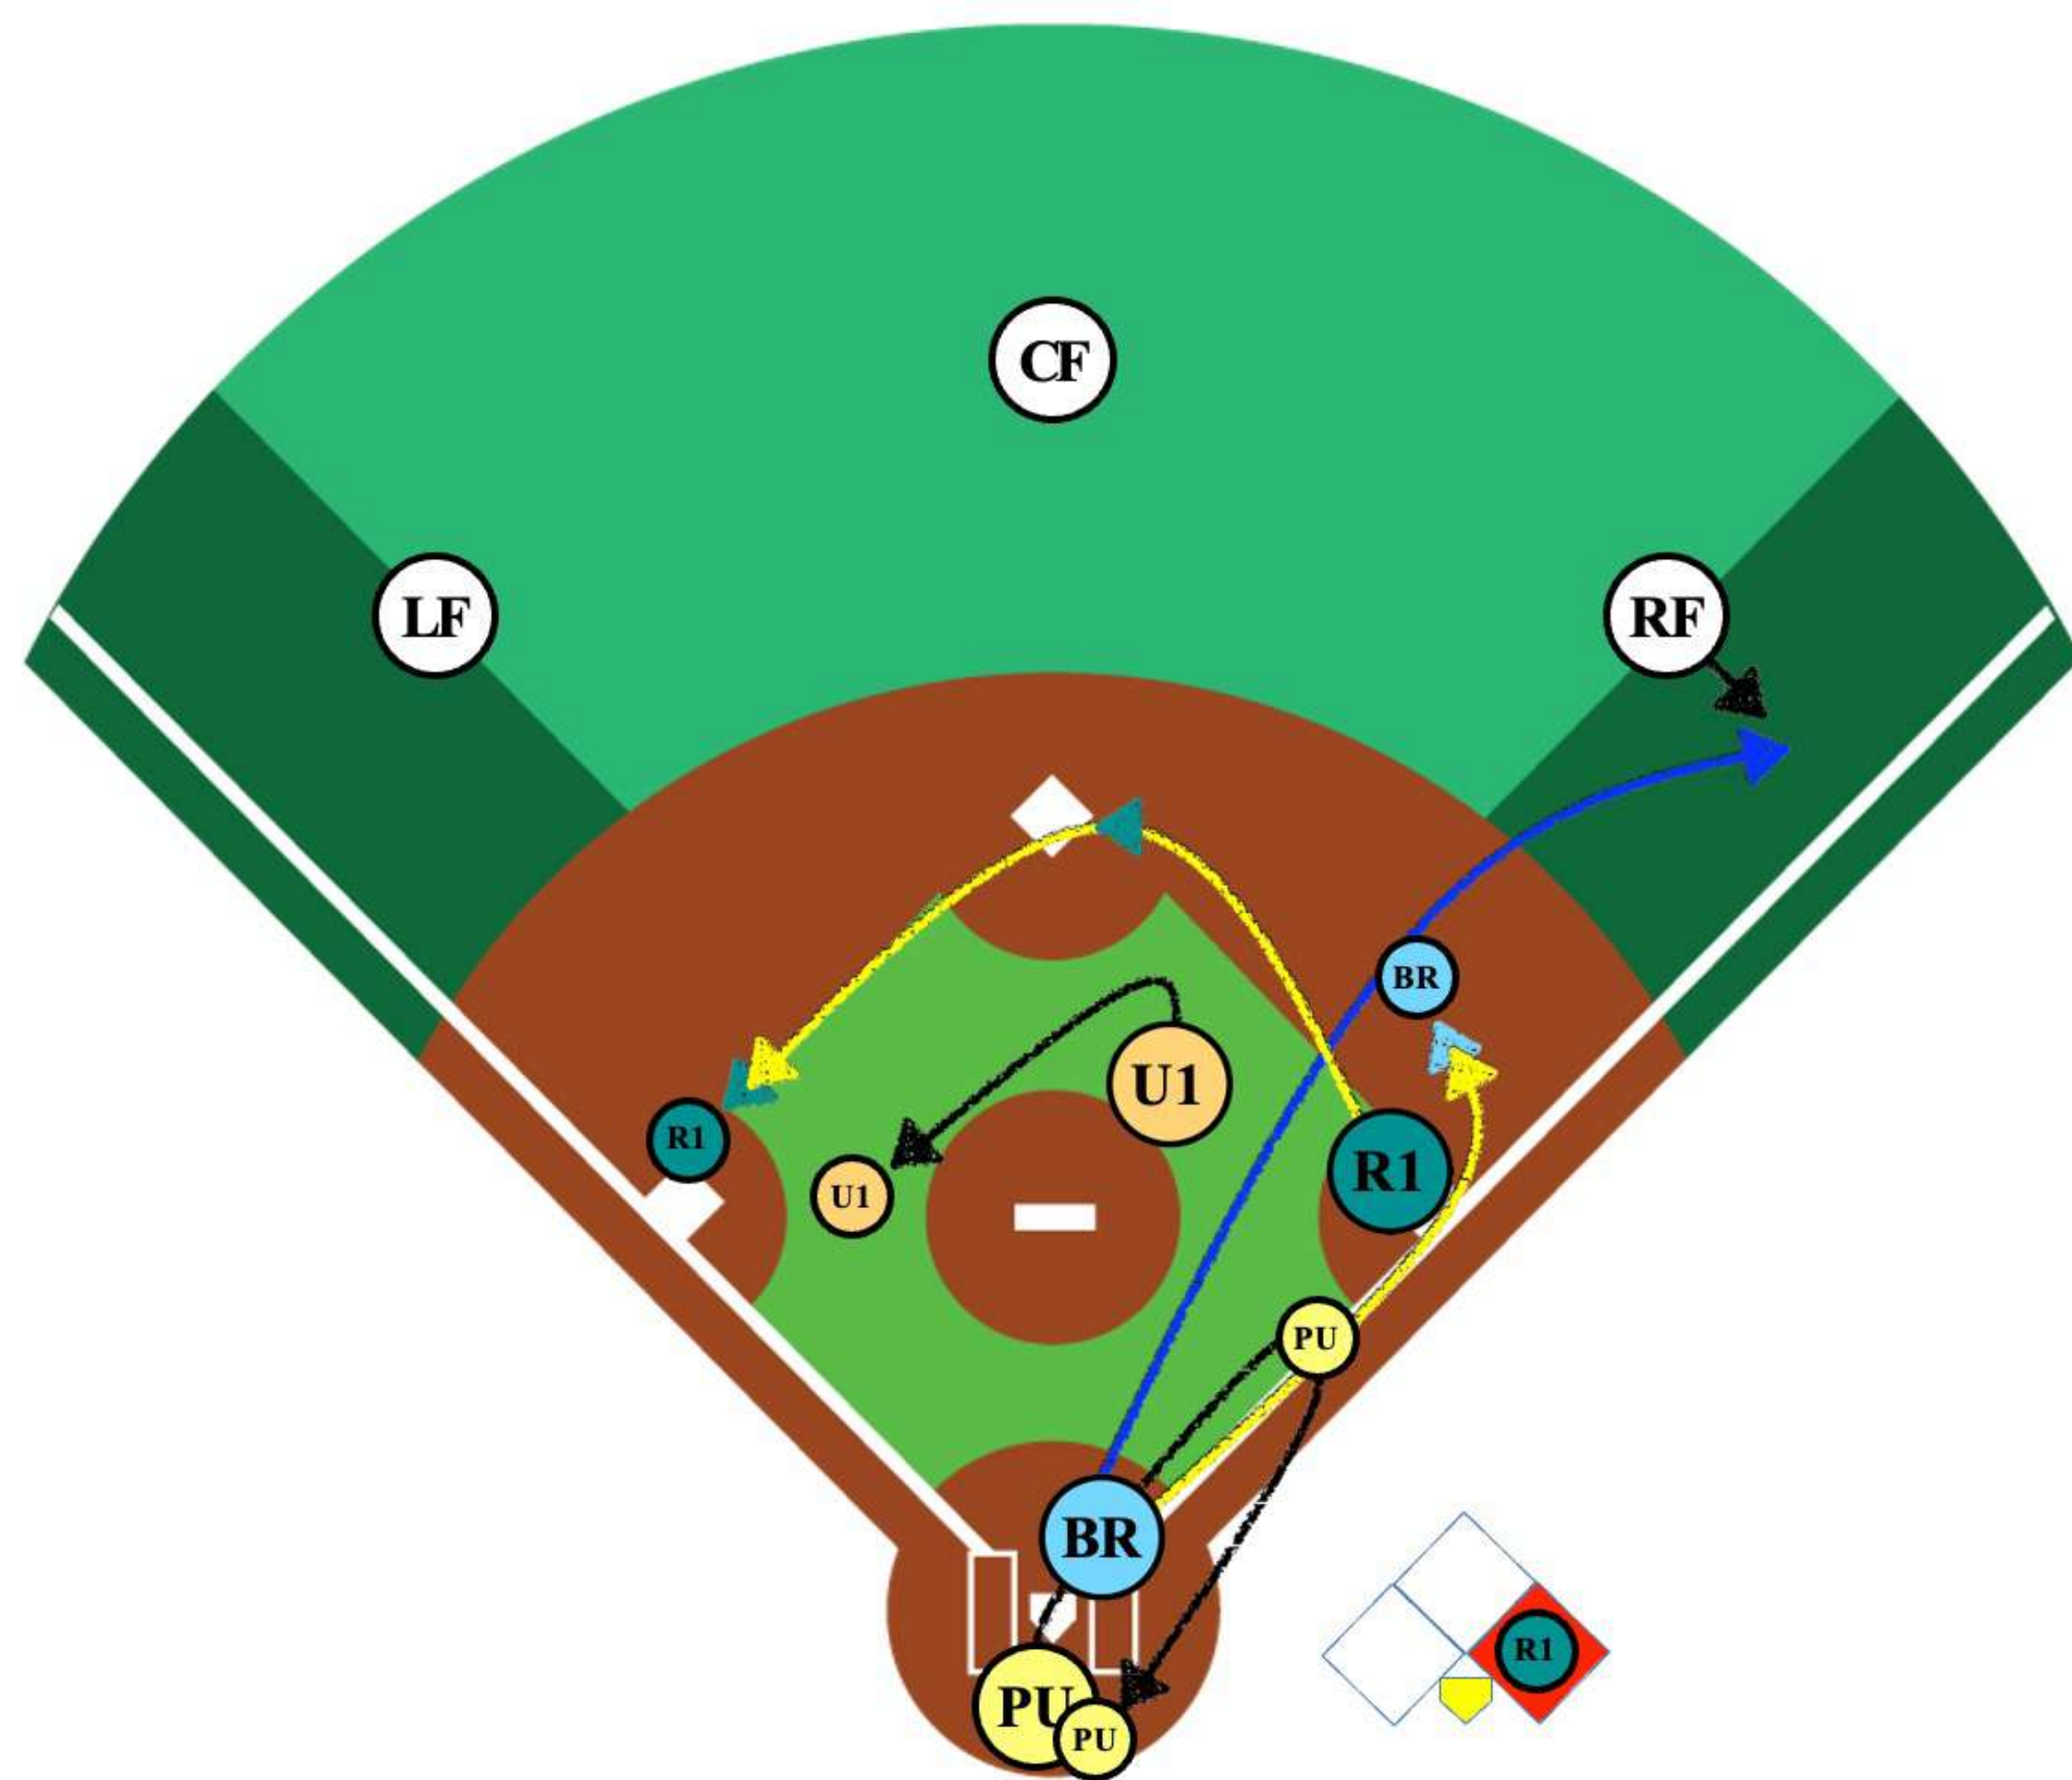

2 UMPIRE MECHANICS

FLY BALL TO RIGHT FIELD -
NO CATCH

Runner's Path

Fly Ball **NO CATCH**

Right Field

Center Field

Left Field

Batter-Runner

Runner on 2nd

1st Base Umpire

Home Plate Umpire