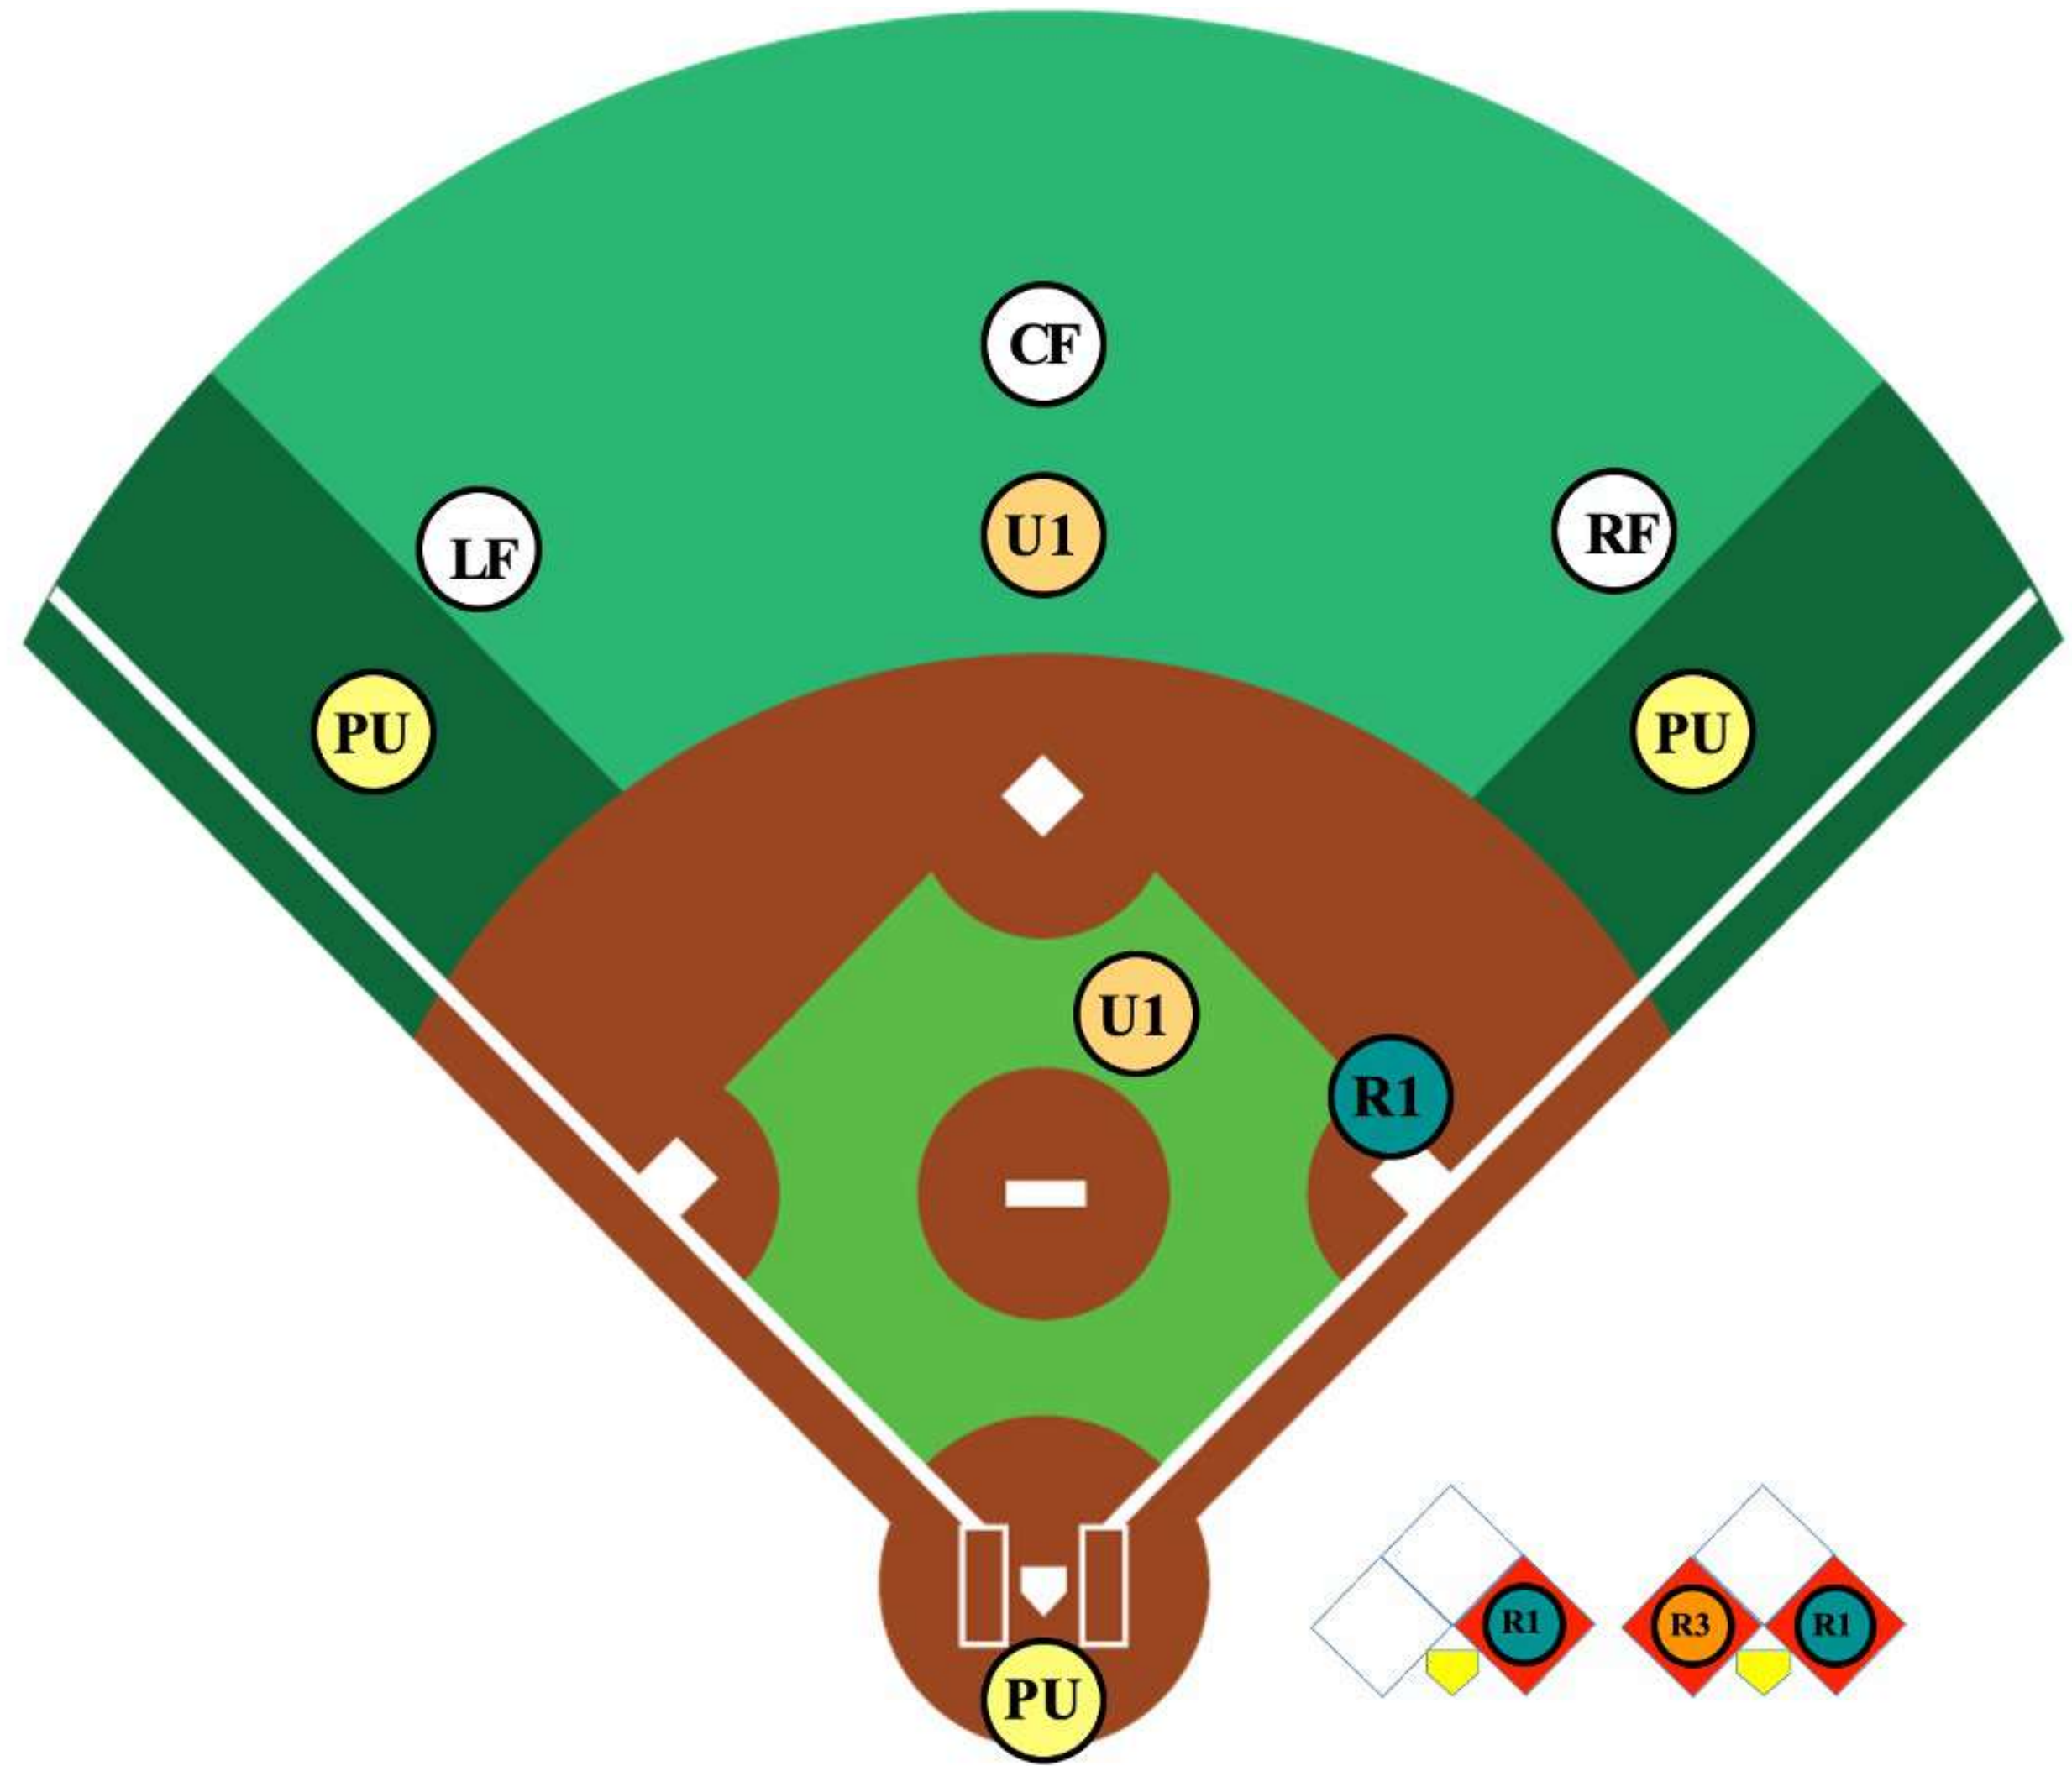

2 UMPIRE MECHANICS

INITIAL POSITIONS
OUTFIELD
COVERAGE WITH
RUNNERS ON 1ST | 1ST & 3RD

- **RF** Right Field
- **CF** Center Field
- **LF** Left Field
- **R1** Runner on 1st
- **U1** 1st Base Umpire
- **PU** Home Plate Umpire